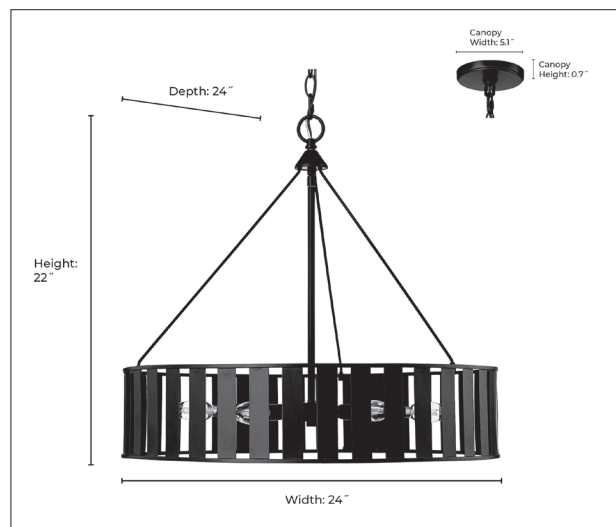

27006 MB

Millennium Lighting
105 Declaration Drive
McDonough, GA 30253
www.millenniumlighting.com