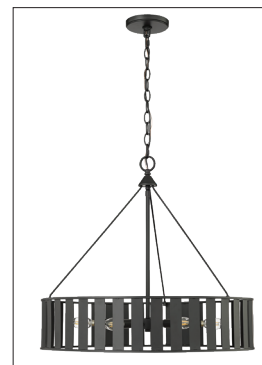

27006 MB

Millennium Lighting
105 Declaration Drive
McDonough, GA 30253
www.millenniumlighting.com