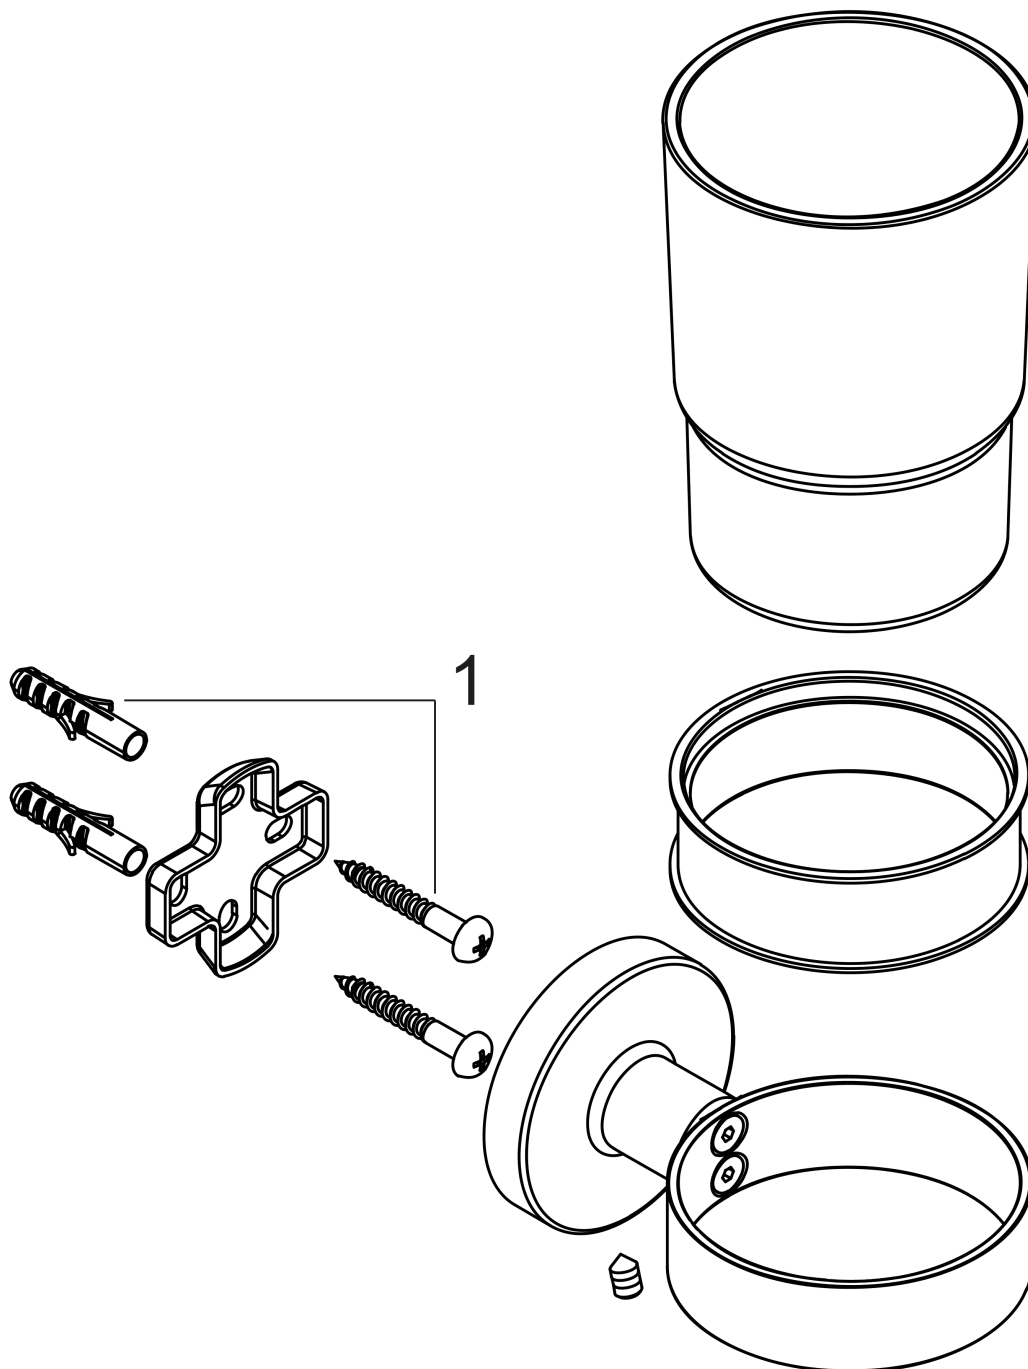

**Logis Universal
Tumbler**

Finishes : **chrome** Part no. : **41718000**

Description

Features

- Brass, Glass
- Wall-mounted
- Metal holder

Item details

List Price \$ 40.00

Product image

Scale drawing

**Logis Universal
Tumbler**

Finishes : **chrome** Part no. : **41718000**

Exploded drawing

Year of production: >04/18

**Logis Universal
Tumbler**

Finishes : **chrome** Part no. : **41718000**

Spare parts list

Year of production: >**04/18**

| Pos. | Description | Part no. | Price | PU |
|-------------|--------------------|-----------------|--------------|-----------|
| 1 | mounting set | 40915000 | - | 1 |