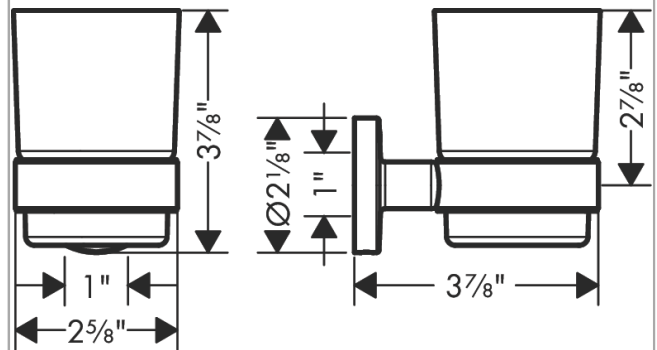

**Logis Universal
Tumbler**

Finishes : **chrome** Part no. : **41718000**

Description

Features

- Brass, Glass
- Wall-mounted
- Metal holder

Item details

List Price \$ 40.00

Product image

Scale drawing

**Logis Universal
Tumbler**

Finishes : **chrome** Part no. : **41718000**

Exploded drawing

Year of production: >04/18

**Logis Universal
Tumbler**

Finishes : **chrome** Part no. : **41718000**

Spare parts list

Year of production: >**04/18**

| Pos. | Description | Part no. | Price | PU |
|-------------|--------------------|-----------------|--------------|-----------|
| 1 | mounting set | 40915000 | - | 1 |