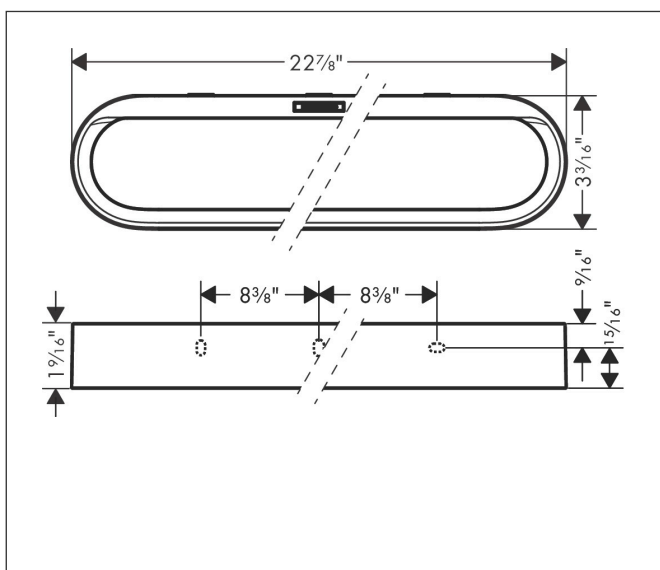

Brand hansgrohe
 Art. Name **WallStoris** Towel rail
 Art. Nr. 27926670
 Surface matte black
 Pos. 1

Product Picture

Features

- Wall-mounted
- ideal for tiles, glass, metal
- application - glue or drill
- including gluing set
- holding force: 6 kg
- material carrier bar: Metal
- material decorative bar: plastic dyed through
- fixed
- concealed fastening

Drawing

Technology