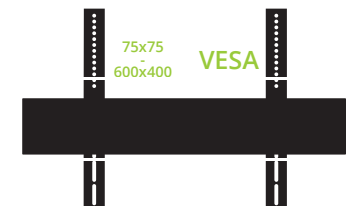

FULL MOTION CEILING MOUNT

CM600

The CM600 TV Ceiling Mount is engineered to ensure a quick installation on both flat and sloped ceilings. Capable of swinging up to 90°, its telescoping extension pole provides 23" of height adjustment and 360° of rotation, allowing you to position your TV exactly where you want it. Along with adjustable leveling screws, its mounting brackets feature four discrete tilt options, giving you the ability to angle your TV independent of the pole. Tilt it up to 15° forward to improve line-of-sight, or 6° backward to compensate for potential lean. Unobstructed cable management is also provided through the entire length of the mount, keeping your cables safe and out of sight.

FEATURES & SPECIFICATIONS

- Fits most flat panel TVs from 37" to 70"
- Supports TVs up to 110 lb (50 kg)
- Accommodates VESA sizes from 75x75 to 600x400
- Accessible tilt mechanism provides +15° to -6° of tilt
- 360° of swivel
- Height adjustable from 42.7" to 66.3" (108.5 to 168.5 cm) from ceiling
- Adjustable horizontal leveling
- Single and dual stud mounting plate
- Integrated cable management
- Ceiling and wall mountable
- Anodized aluminum and solid steel construction with durable powder coated finish
- Includes manual and all mounting hardware for wood stud and concrete installation
- Five year manufacturer's warranty
- Shipping box weight: 20.9 lb (9.5 kg)
- Shipping Box Dimensions: 41.5" x 8.2" x 4.8" (105.5 x 20.8 x 12.1 cm)
- Product Weight: 19.8 lb (9.0 kg)
- UPC: 800152718590

TECHNICAL ILLUSTRATIONS

EASY INSTALLATION

The detachable mounting plate can be easily installed to any wood stud or concrete ceiling. Simply slide the extension pole into place and secure it to complete the installation.