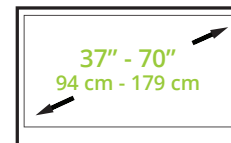

FULL MOTION CEILING MOUNT

CM600

The CM600 TV Ceiling Mount is engineered to ensure a quick installation on both flat and sloped ceilings. Capable of swinging up to 90°, its telescoping extension pole provides 23" of height adjustment and 360° of rotation, allowing you to position your TV exactly where you want it. Along with adjustable leveling screws, its mounting brackets feature four discrete tilt options, giving you the ability to angle your TV independent of the pole. Tilt it up to 15° forward to improve line-of-sight, or 6° backward to compensate for potential lean. Unobstructed cable management is also provided through the entire length of the mount, keeping your cables safe and out of sight.

FEATURES & SPECIFICATIONS

- Fits most flat panel TVs from 37" to 70"
- Supports TVs up to 110 lb (50 kg)
- Accommodates VESA sizes from 75x75 to 600x400
- Accessible tilt mechanism provides +15° to -6° of tilt
- 360° of swivel
- Height adjustable from 42.7" to 66.3" (108.5 to 168.5 cm) from ceiling
- Adjustable horizontal leveling
- Single and dual stud mounting plate
- Integrated cable management
- Ceiling and wall mountable
- Anodized aluminum and solid steel construction with durable powder coated finish
- Includes manual and all mounting hardware for wood stud and concrete installation
- Five year manufacturer's warranty
- Shipping box weight: 20.9 lb (9.5 kg)
- Shipping Box Dimensions: 41.5" x 8.2" x 4.8" (105.5 x 20.8 x 12.1 cm)
- Product Weight: 19.8 lb (9.0 kg)
- UPC: 800152718590