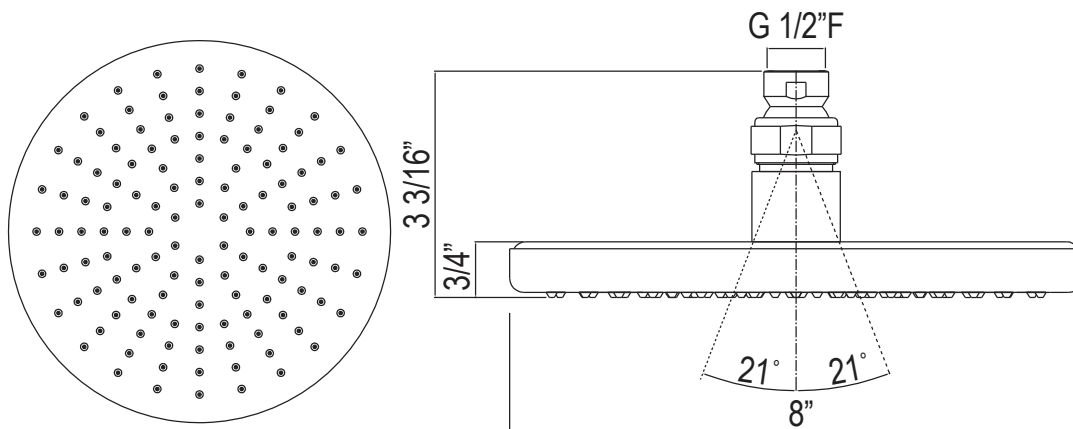

SPÉCIFICATIONS

DESCRIPTION

- Plaque de recouvrement de 8 po
- Fabrication en laiton massif
- Buses en élastomère pour un nettoyage facile des dépôts calcaires
- Design unique
- Entrée femelle de 1/2 po avec raccord pivotant

DÉBIT

- Débit de 7,6 L/min (2,0 gpm)

GARANTIE

- La plupart des produits ou pièces comprend des «garanties limitées» contre les défauts de fabrication. Pour les clients des États-Unis : veuillez consulter houseofrohl.com/support; Pour les clients du Canada : veuillez consulter houseofrohl.ca/support pour connaître les conditions complètes de la garantie des produits et finis.

Pomme de douche Jet de pluie circulaire à une fonction

Collection pour la douche ROHL

MODÈLES : 1075/8

Pour la garantie ou des informations supplémentaires, contactez:

U.S.A.
houseofrohl.com/support
1-800-777-9762

QUÉBEC / MARITIMES / OUEST CANADIEN
houseofrohl.ca/support
1-866-473-8442

ONTARIO
houseofrohl.ca/support
1-800-287-5354

Riobel

PERRIN & ROWE
LONDON

victoria ⊕ albert®

ROHL