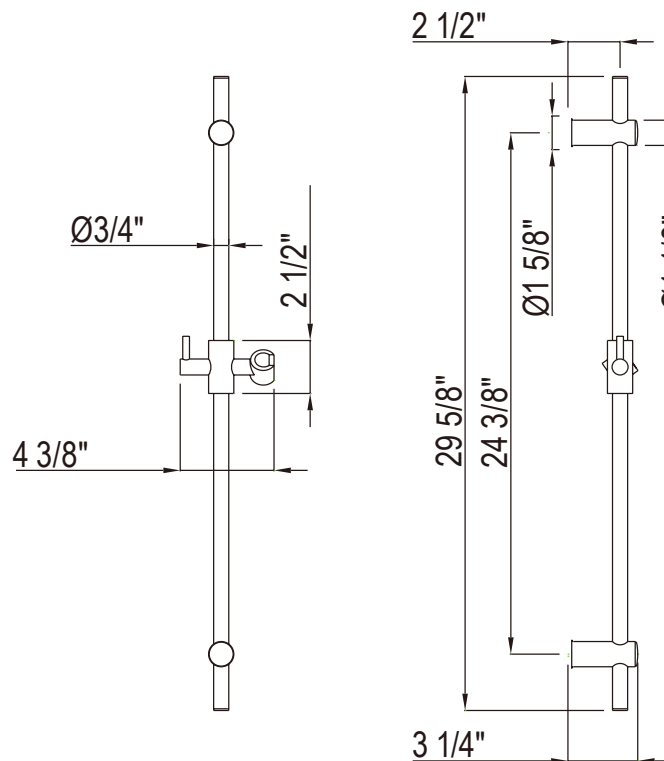

SPECIFICATIONS

DESCRIPTION

- Brass construction
- 29 5/8" length
- Sliding handshower parking bracket
- Length may not be cut down

WARRANTY

- Most products or parts carry "Limited Warranties" against manufacturing defects. For US customers please visit houseofrohl.com/support and for Canadian customers please visit houseofrohl.ca/support for complete product and finish warranty.

Modern Slide Bar

ROHL Spa Shower

MODELS: 1650

For warranty or additional information, contact:

U.S.A.
houseofrohl.com/support
1-800-777-9762

QUEBEC / MARITIMES / WESTERN CANADA
houseofrohl.ca/support
1-866-473-8442

ONTARIO
houseofrohl.ca/support
1-800-287-5354