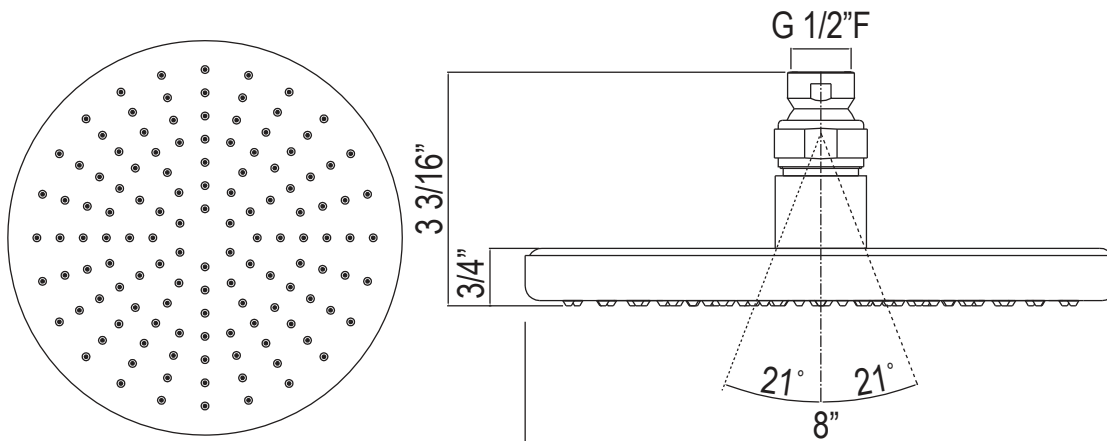

For warranty or additional information, contact:

U.S.A.
houseofrohl.com/support
1-800-777-9762

QUEBEC / MARITIMES / WESTERN CANADA
houseofrohl.ca/support
1-866-473-8442

ONTARIO
houseofrohl.ca/support
1-800-287-5354

Riobel

PERRIN & ROWE
LONDON

victoria ⊕ albert®

ROHL