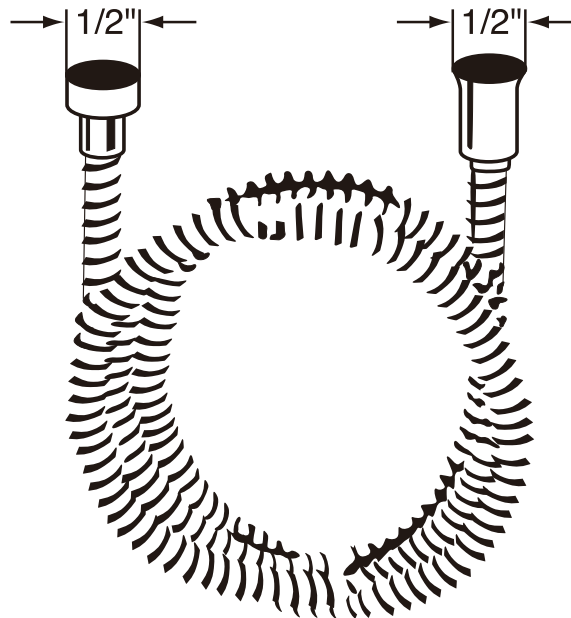

For warranty or additional information, contact:

U.S.A.
houseofrohl.com/support
1-800-777-9762

QUEBEC / MARITIMES / WESTERN CANADA
houseofrohl.ca/support
1-866-473-8442

ONTARIO
houseofrohl.ca/support
1-800-287-5354

Riobel

PERRIN & ROWE
LONDON

victoria ⊕ albert®

ROHL