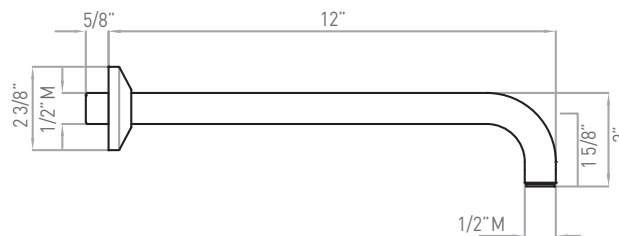

Wall Mounted Shower Arm

Rohl SPA Shower Collection

MODELS: 1120/12 (12" Shower Arm)
1120 (20" Shower Arm)

1120

1120/12

For warranty or additional information, contact:

U.S.A.
houseofrohl.com/support
1-800-777-9762