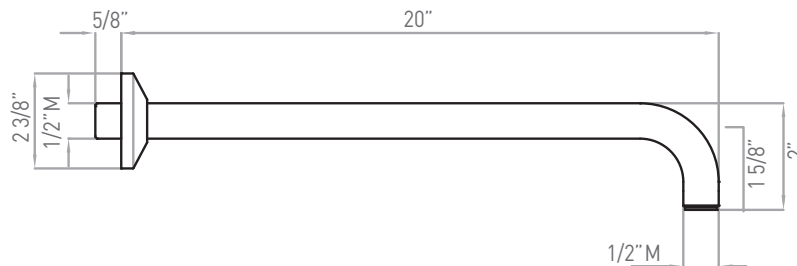

SPÉCIFICATIONS

DESCRIPTION

- 1120/12: Bras de douche de 12 po
- 1120: Bras de douche de 20 po
- Bras de douche fabriqué en laiton massif
- Bride murale ajustable en plastique ABS
- Entrée mâle de 1/2 po, sortie mâle de 1/2 po
- Le fini Laiton inca n'est pas offert
- No de la pièce de rechange de la rosace : 1120E (FINI)

GARANTIE

- La plupart des produits ou pièces comprend des «garanties limitées» contre les défauts de fabrication. Pour les clients des États-Unis : veuillez consulter houseofrohl.com/support; Pour les clients du Canada : veuillez consulter houseofrohl.ca/support pour connaître les conditions complètes de la garantie des produits et finis.

Bras de douche mural

Collection pour douche spa ROHL

MODÈLES : 1120/12 (Bras de douche de 12 po)
1120 (Bras de douche de 20 po)

1120

1120/12

Pour la garantie ou des informations supplémentaires, contactez:

U.S.A.
houseofrohl.com/support
1-800-777-9762

QUÉBEC / MARITIMES / OUEST CANADIEN
houseofrohl.ca/support
1-866-473-8442

ONTARIO
houseofrohl.ca/support
1-800-287-5354

Riobel

PERRIN & ROWE
LONDON

victoria ⊕ albert®

ROHL