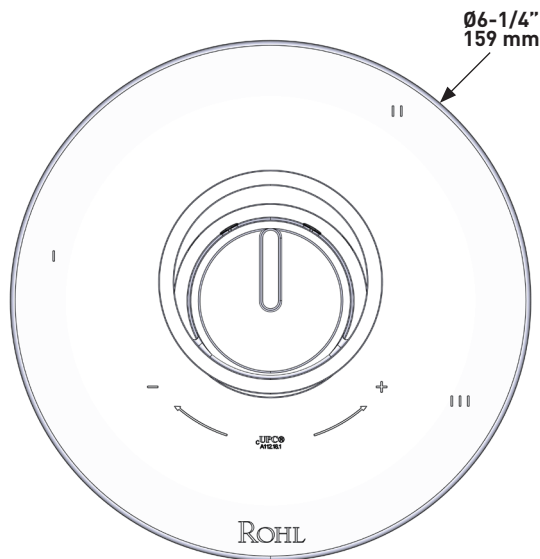

For warranty or additional information, contact:

U.S.A.
houseofrohl.com/support
1-800-777-9762

QUEBEC / MARITIMES / WESTERN CANADA
houseofrohl.ca/support
1-866-473-8442

ONTARIO
houseofrohl.ca/support
1-800-287-5354

Riobel

PERRIN & ROWE
LONDON

victoria ⊕ albert®

ROHL