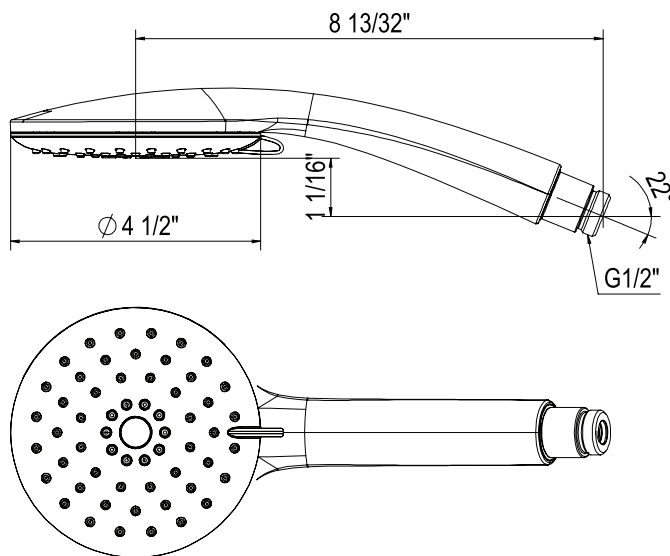

For warranty or additional information, contact:

US Customers

U.S.A.
houseofrohl.com/support
1-800-777-9762

Canadian Customers

QUEBEC / MARITIMES / WESTERN CANADA
QUÉBEC / MARITIMES / OUEST CANADIEN
QUEBEC / MARITIMOS / CANADA OCCIDENTAL
houseofrohl.ca/support
1-866-473-8442

ONTARIO
houseofrohl.ca/support
1-800-287-5354