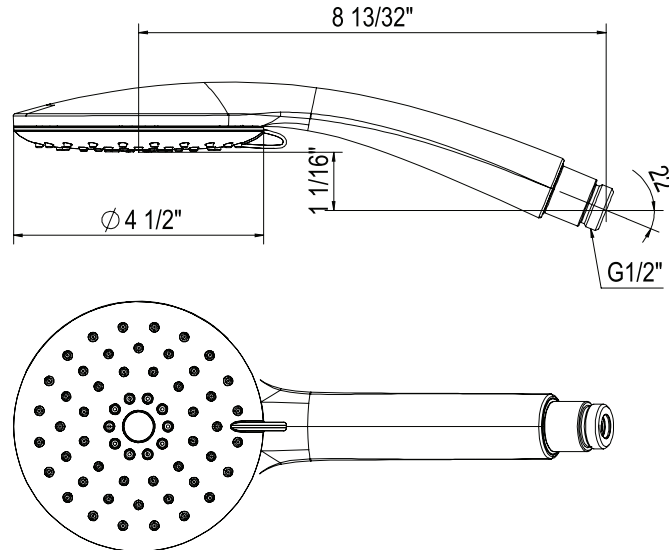

For warranty or additional information, contact:

U.S.A.
houseofrohl.com/support
1-800-777-9762

QUEBEC / MARITIMES / WESTERN CANADA
houseofrohl.ca/support
1-866-473-8442

ONTARIO
houseofrohl.ca/support
1-800-287-5354