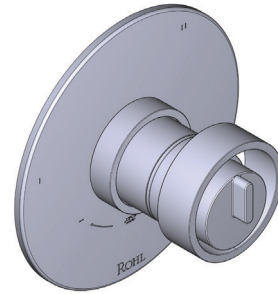

SPECIFICATIONS

DESCRIPTION

- "Set it and forget it" temperature control
- Temperature and volume control with diverter
- 3 dedicated functions and 2 shared functions
- 16 outer and inner handle finishes
- Outer handle finish and body finish are always the same
- Rough-in valve sold separately:
  - Order R45 rough-in valve
  - 3/4" extension kit available, order EXT45KIT34
  - 1-1/4" extension kit available, order EXT45KIT114

CARTRIDGE

- 0-955 (Included)

STANDARDS

- ASME A112.18.1

WARRANTY

- Most products or parts carry "Limited Warranties" against manufacturing defects. For US customers please visit houseofrohl.com/support and for Canadian customers please visit houseofrohl.ca/support for complete product and finish warranty.

Eclissi™ 1/2" Therm & Pressure Balance Trim with 5 Functions (Shared)

MODELS: TEC45W1

UPC®