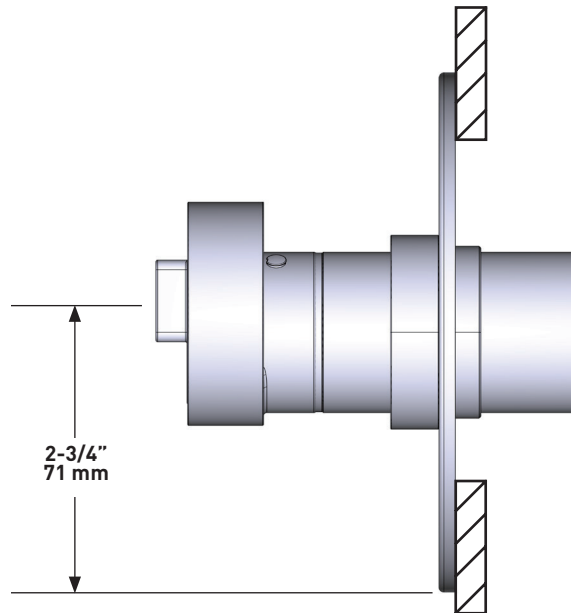

For warranty or additional information, contact:

U.S.A.
houseofrohl.com/support
1-800-777-9762

QUEBEC / MARITIMES / WESTERN CANADA
houseofrohl.ca/support
1-866-473-8442

ONTARIO
houseofrohl.ca/support
1-800-287-5354

Riobel

PERRIN & ROWE
LONDON

victoria ⊕ albert®

ROHL