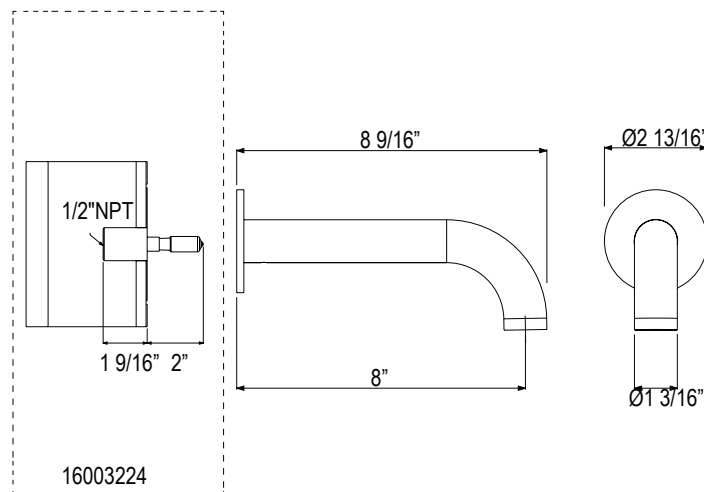

For warranty or additional information, contact:

U.S.A.
houseofrohl.com/support
1-800-777-9762

QUEBEC / MARITIMES / WESTERN CANADA
houseofrohl.ca/support
1-866-473-8442

ONTARIO
houseofrohl.ca/support
1-800-287-5354