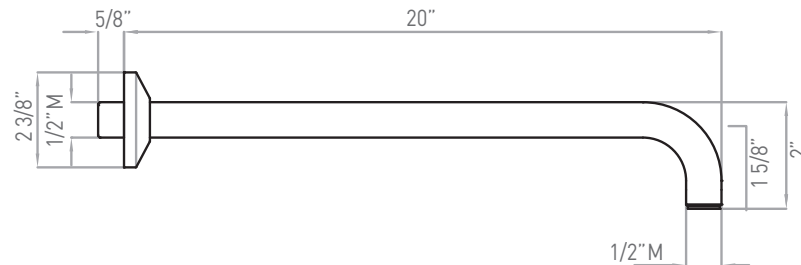

SPECIFICATIONS

DESCRIPTION

- 1120/12: 12" Shower arm
- 1120: 20" Shower arm
- Solid brass construction shower arm
- Adjustable ABS wall flange
- 1/2" male inlet, 1/2" male outlet
- Inca Brass not available
- Escutcheon replacement part #1120E(FINISH)

WARRANTY

- Most products or parts carry "Limited Warranties" against manufacturing defects. For US customers please visit houseofrohl.com/support and for Canadian customers please visit houseofrohl.ca/support for complete product and finish warranty.

Wall Mounted Shower Arm

Rohl SPA Shower Collection

MODELS: 1120/12 (12" Shower Arm)
1120 (20" Shower Arm)

1120

1120/12

For warranty or additional information, contact:

U.S.A.
houseofrohl.com/support
1-800-777-9762

QUEBEC / MARITIMES / WESTERN CANADA
houseofrohl.ca/support
1-866-473-8442

ONTARIO
houseofrohl.ca/support
1-800-287-5354

Riobel

PERRIN & ROWE
LONDON

victoria ⊕ albert®

ROHL