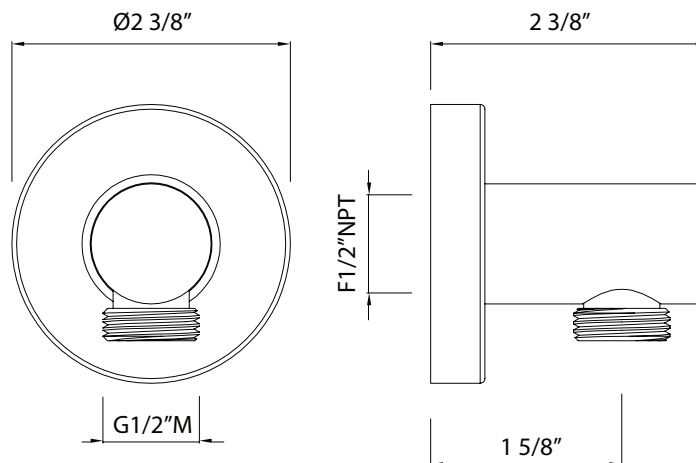

For warranty or additional information, contact:

U.S.A.
houseofrohl.com/support
1-800-777-9762

QUEBEC / MARITIMES / WESTERN CANADA
houseofrohl.ca/support
1-866-473-8442

ONTARIO
houseofrohl.ca/support
1-800-287-5354

Riobel

PERRIN & ROWE
LONDON

victoria ⊕ albert®

ROHL