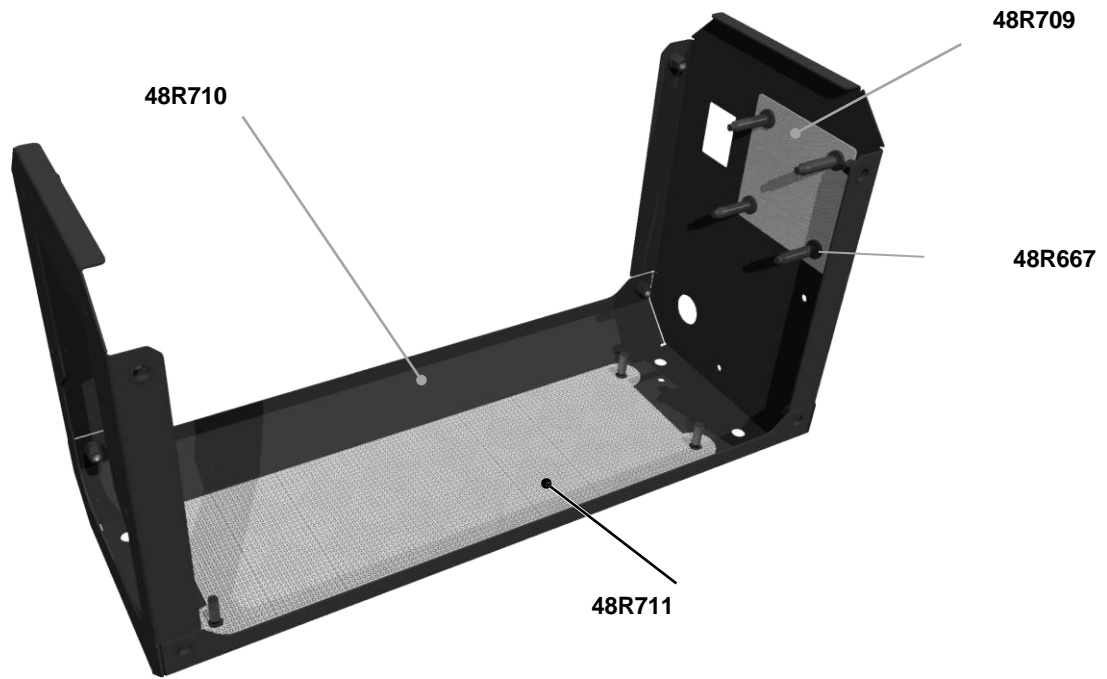

# SURFOX™ MAX

Spare parts list

**WALTER SURFOX MAX**  
Spare parts list – R00 - 06/2024

WT Code	Description
48R109	200A BLACK SOCKET (Screw TE M8x12)
48R278	32A POWER OUTLET (BLACK)
48R400	MACHINE FIXED FEET
48R653	PVC BUSH
48R654	BLACK SOCKET (Screw TE M8x16)
48R704	FRONT PANEL WITH LABEL - SURFOX MAX (USA/CAN)
48R705	FRONT PANEL WITH LABEL - SURFOX MAX (BRA)
48R706	SURFOX MAX COVER (with ground point)
48R655	RED GROUND CONNECTOR
48R707	SURFOX MINI/MAX HANDLE

**WALTER SURFOX MAX**  
Spare parts list – R00 - 06/2024

WT Code	Description
48R105	MAIN POWER SWITCH
48R106	STRAIN RELIEF CONNECTOR
to be verified	SUPPLY CABLE (230V) – S206 BRASIL
to be verified	SUPPLY CABLE (USA-J-CA 100 – 120 Volt)
48K623	NOTCHED WASHER D.8x16 mm
48K624	STAINLESS STEEL NUT M8
48S188	BURNISHED SCREW TSEI M5x16
48R708	BLACK SIDE FRAME (SURFOX MAX)
48R706	SURFOX MAX COVER (with ground point)
48S153	STAINLESS STEEL SCREW TCEI M8x30
48R707	SURFOX MINI/MAX HANDLE

**WALTER SURFOX MAX**  
Spare parts list – R00 - 06/2024

---

WT Code	Description
48R709	STAINLESS STEEL REAR FILTER (70x70 mm)
48R710	SURFOX MINI/MAX MAIN CHASSIS
48R711	STAINLESS STEEL BOTTOM FILTER (303x95 mm)
48R667	RUBBER RETAINER