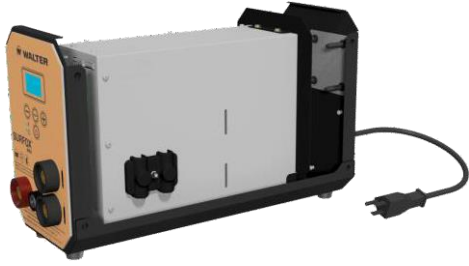

WALTER SURFOX MAX
Spare parts list – R00 - 06/2024