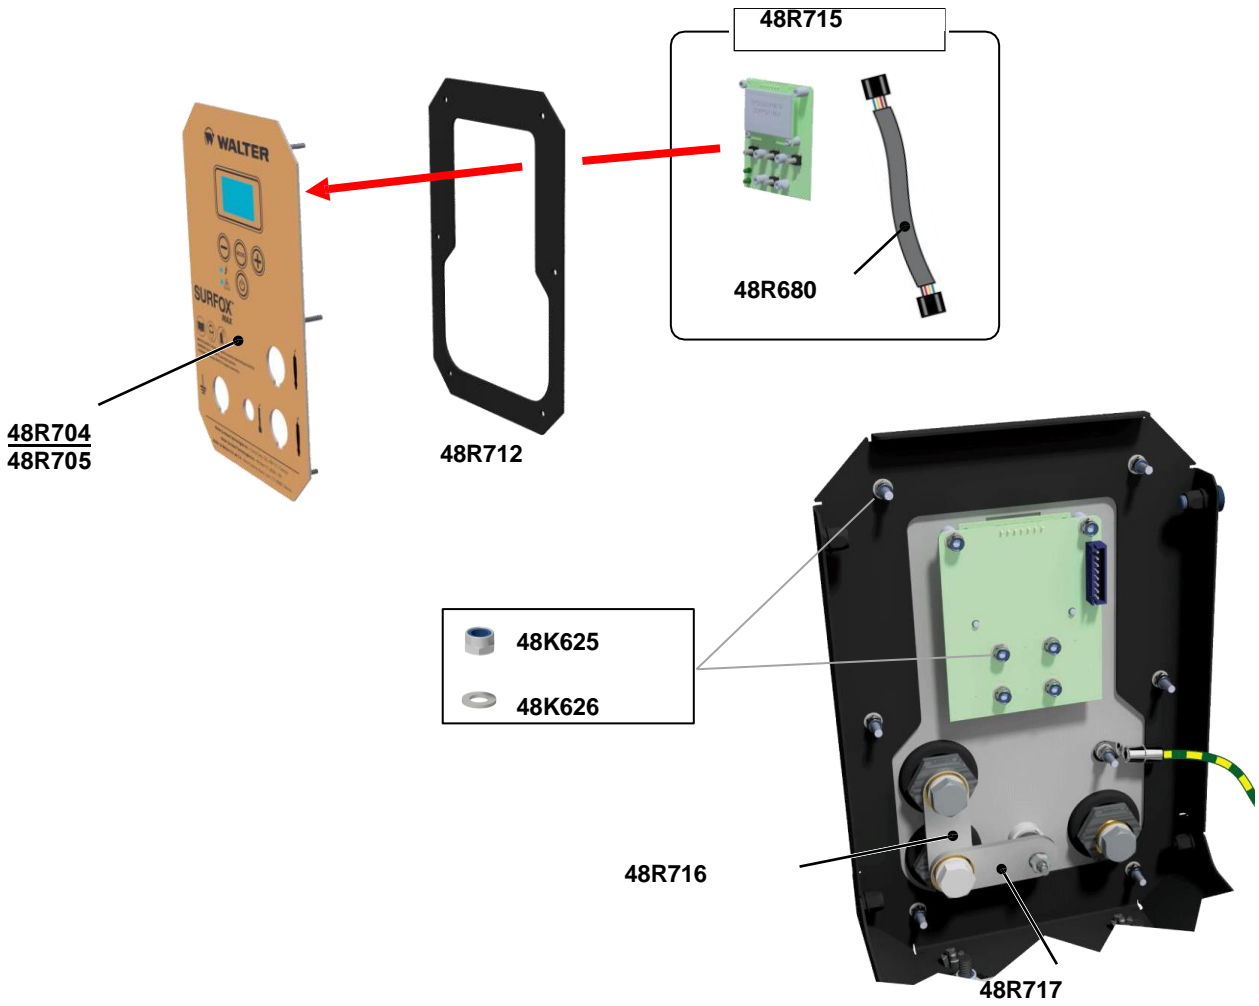

# SURFOX™ MAX

Spare parts list

**WALTER SURFOX MAX**  
Spare parts list – R00 - 06/2024

WT Code	Description
48R109	200A BLACK SOCKET (Screw TE M8x12)
48R278	32A POWER OUTLET (BLACK)
48R400	MACHINE FIXED FEET
48R653	PVC BUSH
48R654	BLACK SOCKET (Screw TE M8x16)
48R704	FRONT PANEL WITH LABEL - SURFOX MAX (USA/CAN)
48R705	FRONT PANEL WITH LABEL - SURFOX MAX (BRA)
48R706	SURFOX MAX COVER (with ground point)
48R655	RED GROUND CONNECTOR
48R707	SURFOX MINI/MAX HANDLE

**WALTER SURFOX MAX**  
Spare parts list – R00 - 06/2024

WT Code	Description
48R105	MAIN POWER SWITCH
48R106	STRAIN RELIEF CONNECTOR
to be verified	SUPPLY CABLE (230V) – S206 BRASIL
to be verified	SUPPLY CABLE (USA-J-CA 100 – 120 Volt)
48K623	NOTCHED WASHER D.8x16 mm
48K624	STAINLESS STEEL NUT M8
48S188	BURNISHED SCREW TSEI M5x16
48R708	BLACK SIDE FRAME (SURFOX MAX)
48R706	SURFOX MAX COVER (with ground point)
48S153	STAINLESS STEEL SCREW TCEI M8x30
48R707	SURFOX MINI/MAX HANDLE

**WALTER SURFOX MAX**  
Spare parts list – R00 - 06/2024

---

WT Code	Description
48R709	STAINLESS STEEL REAR FILTER (70x70 mm)
48R710	SURFOX MINI/MAX MAIN CHASSIS
48R711	STAINLESS STEEL BOTTOM FILTER (303x95 mm)
48R667	RUBBER RETAINER

**WALTER SURFOX MAX**  
Spare parts list – R00 - 06/2024

WT Code	Description
48K625	SELF-LOCKING NUT STAINLESS STEEL M3
48K626	STAINLESS STEEL WASHER D.3x6 mm
48R712	202 x 132 x 1,5 mm SEAL (SURFOX MINI/MAX)
48R704	FRONT PANEL WITH LABEL - SURFOX MAX (USA/CAN)
48R705	FRONT PANEL WITH LABEL - SURFOX MAX (BRA)
48R680	INVERTER / CONTROL PANEL CONNECTION CABLE
48R715	(SURFOX MAX) CONTROL PANEL BOARD WITH DISPLAY + CABLE
48R716	ELECTRICAL CONTACT (2 x Ø8,5 mm holes)
48R717	ELECTRICAL CONTACT (1 x Ø8,5 mm hole and 1 x Ø5 mm counterbore hole)