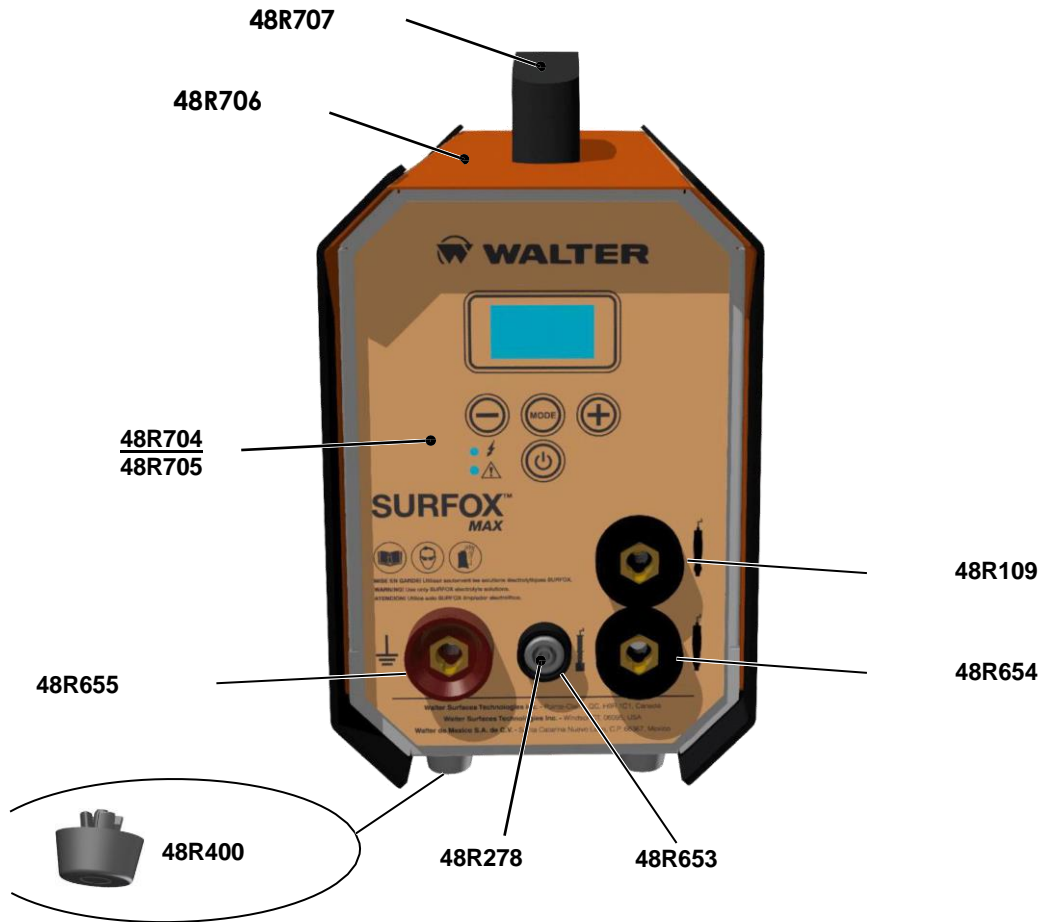

# SURFOX™ MAX

Spare parts list

**WALTER SURFOX MAX**  
Spare parts list – R00 - 06/2024

WT Code	Description
48R109	200A BLACK SOCKET (Screw TE M8x12)
48R278	32A POWER OUTLET (BLACK)
48R400	MACHINE FIXED FEET
48R653	PVC BUSH
48R654	BLACK SOCKET (Screw TE M8x16)
48R704	FRONT PANEL WITH LABEL - SURFOX MAX (USA/CAN)
48R705	FRONT PANEL WITH LABEL - SURFOX MAX (BRA)
48R706	SURFOX MAX COVER (with ground point)
48R655	RED GROUND CONNECTOR
48R707	SURFOX MINI/MAX HANDLE

**WALTER SURFOX MAX**  
Spare parts list – R00 - 06/2024

WT Code	Description
48R105	MAIN POWER SWITCH
48R106	STRAIN RELIEF CONNECTOR
to be verified	SUPPLY CABLE (230V) – S206 BRASIL
to be verified	SUPPLY CABLE (USA-J-CA 100 – 120 Volt)
48K623	NOTCHED WASHER D.8x16 mm
48K624	STAINLESS STEEL NUT M8
48S188	BURNISHED SCREW TSEI M5x16
48R708	BLACK SIDE FRAME (SURFOX MAX)
48R706	SURFOX MAX COVER (with ground point)
48S153	STAINLESS STEEL SCREW TCEI M8x30
48R707	SURFOX MINI/MAX HANDLE

**WALTER SURFOX MAX**  
Spare parts list – R00 - 06/2024

---

WT Code	Description
48R709	STAINLESS STEEL REAR FILTER (70x70 mm)
48R710	SURFOX MINI/MAX MAIN CHASSIS
48R711	STAINLESS STEEL BOTTOM FILTER (303x95 mm)
48R667	RUBBER RETAINER

**WALTER SURFOX MAX**  
Spare parts list – R00 - 06/2024

WT Code	Description
48K625	SELF-LOCKING NUT STAINLESS STEEL M3
48K626	STAINLESS STEEL WASHER D.3x6 mm
48R712	202 x 132 x 1,5 mm SEAL (SURFOX MINI/MAX)
48R704	FRONT PANEL WITH LABEL - SURFOX MAX (USA/CAN)
48R705	FRONT PANEL WITH LABEL - SURFOX MAX (BRA)
48R680	INVERTER / CONTROL PANEL CONNECTION CABLE
48R715	(SURFOX MAX) CONTROL PANEL BOARD WITH DISPLAY + CABLE
48R716	ELECTRICAL CONTACT (2 x Ø8,5 mm holes)
48R717	ELECTRICAL CONTACT (1 x Ø8,5 mm hole and 1 x Ø5 mm counterbore hole)