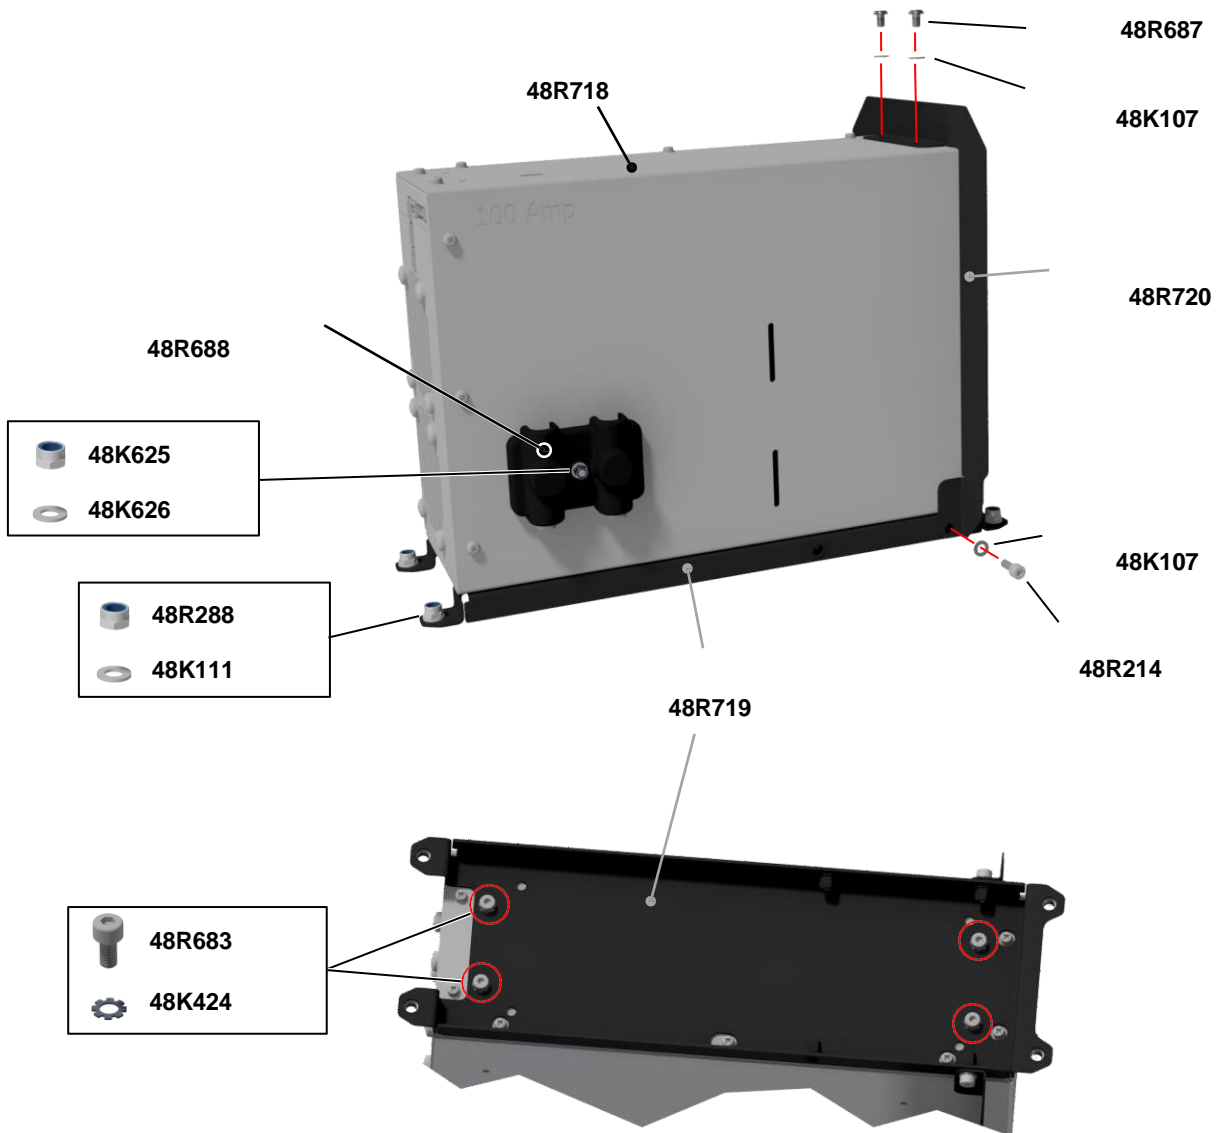

WALTER SURFOX MAX
Spare parts list – R00 - 06/2024