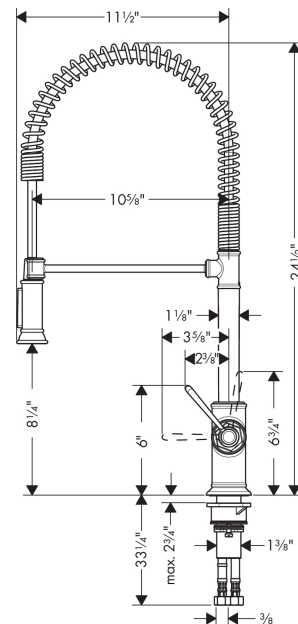

### Features

- Swivel range 360°
- Laminar and needle spray
- Toggle spray diverter
- Single-hole installation
- Flow: 1.75 GPM (6.6 L/Min)
- Ceramic cartridge
- 3/8" connections
- Integrated double backflow prevention

## Scale drawing

**AXOR Montreux**  
**Semi-Pro Kitchen Faucet 2-Spray, 1.75 GPM**  
 Finishes : **steel optic** Part no. : **16582801**

## Spare parts list

Year of production: >01/18

Pos.	Description	Part no.	PC	PU
1	shower hose	97475000	0	1
2	filter	97735000	0	1
3	handspray	92967801	0	1
4	set of non return valves DW 15	97350000	0	1
5	O-ring 18x1,5	98231000	0	1
6	aerator laminar M22x1 (15 l/min)	95909000	0	1
7	O-ring 20x1	98140000	0	1
8	handle	92963800	0	1
9	cover cap	92964000	0	1
10	O-ring 16x2	98133000	0	1
11	hollow set screw M6x8	98444000	0	1
12	screw cover	96762000	0	1
13	flange	92965800	0	1
14	nut	92966000	0	1
15	O-ring 33x1,5	98164000	0	1
16	cartridge, assy	92730000	0	1
17	seal	95008000	0	1
18	screw	97662000	0	1
19	O-ring 17x2,5	98387000	0	1
20	sealing washer	97825000	0	1
21	support	97523000	0	1
22	fixing set (Ø 34)	95049000	0	1
23	lever collar	97548000	0	1
24	connection hose 35½" M8x0,75 3/8"	96316001	0	1
25	O-ring 7x1,5	98422000	0	1
a	non return valve	93218000	0	1