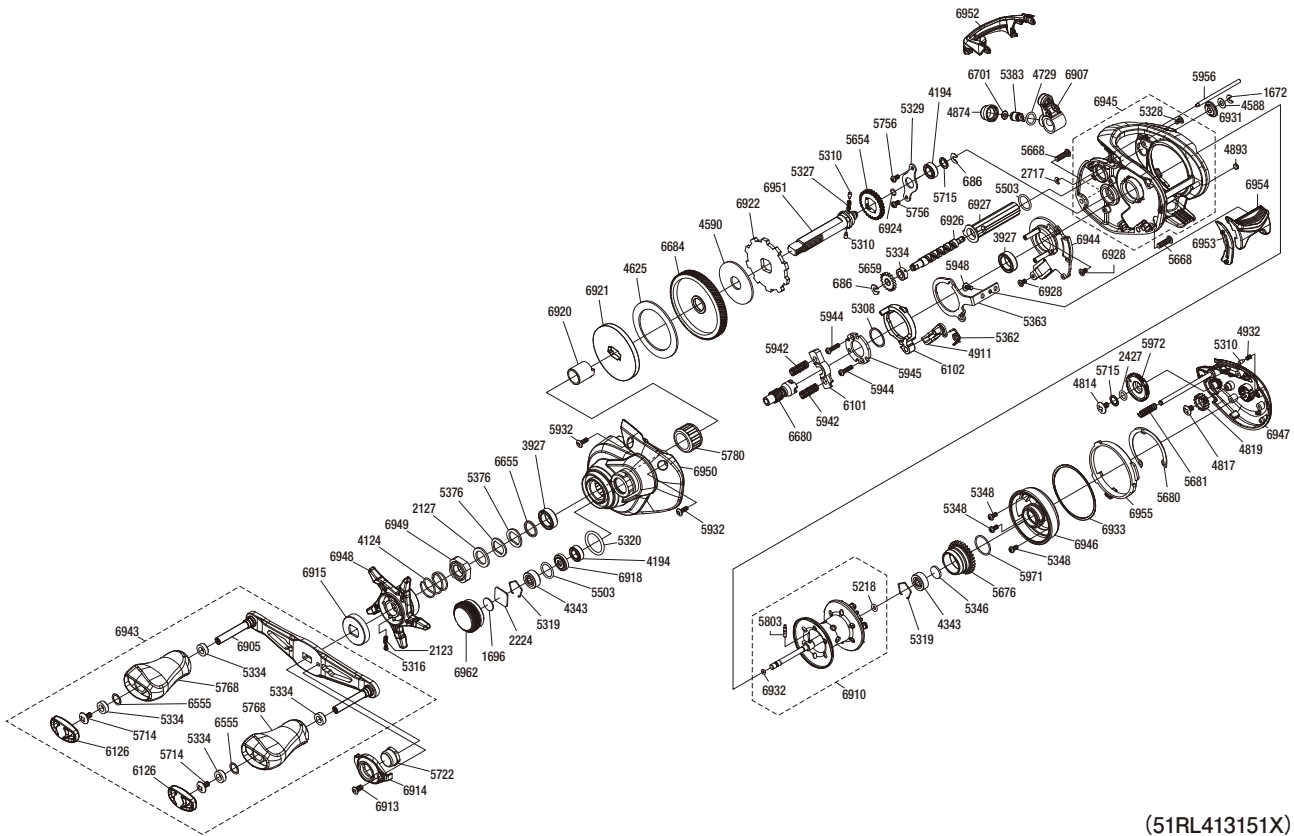

## CUMGL151XG

(51RL413151X)

#	Part No.	Description	#	Part No.	Description	#	Part No.	Description
686	105NK	E Lock	5348	10L1Q	Screw	6701	10CFU	Washer
1672	105NC	E Lock	5362	10TMC	Clutch Pawl Spring	6905	10T39	Handle Shank Assembly
1696	10896	Cast Control Spacer (B)	5363	10TME	Clutch Plate	6907	10R51	Line Guide Assembly
2123	10BT2	Click Spring	5376	109F5	Washer	6910	10T3G	Spool Assembly
2127	10J1N	Star Drag Spacer	5383	10BHQ	Line Guide Pawl	6913	10DV5	Screw
2224	1085F	Cast Control Spacer (A)	5503	101GT	O Ring	6914	101E6	Handle Nut Plate
2427	108WS	O Ring	5654	101K8	Idle Gear A	6915	101Q1	Star Drag Click Plate
2717	105NB	E Lock	5659	10SRL	Idle Gear C	6918	100BL	Bearing Spacer
3927	10EX8	Ball Bearing	5668	10SXB	Screw	6920	100BM	Roller Clutch Inner Tube
4124	10A70	Star Drag Spring	5676	101DR	Brake Ring Gear	6921	100BK	Key Washer
4194	105BP	Ball Bearing	5680	10SSN	Washer	6922	100BJ	Anti-Reverse Ratchet
4343	105C3	Ball Bearing	5681	10KNH	Spring	6924	108WU	O Ring
4588	10FJZ	Washer	5714	10LFA	Screw	6926	10S8K	Worm Shaft
4590	10CHY	Drag Washer A	5715	10G6D	Washer	6927	10T3X	Level Wind Guard
4625	106XT	Drag Washer C	5722	101DW	Handle Nut	6928	100S4	Screw
4729	108WQ	O Ring	5756	10S3Y	Screw	6931	100G7	Level Wind Guard Bushing
4814	103LE	Screw	5768	10EBH	Handle Knob	6932	100BH	O Ring
4817	103L7	Screw	5780	1005E	Roller Clutch Bearing	6933	101UN	Washer
4819	10CLF	Idle Gear	5803	10MD0	Spool Clutch Pin	6943	10T3D	Handle Assembly
4874	10FJB	Pawl Cap	5932	10LCY	Screw	6944	10R5C	Clutch Guard Assembly
4893	108PY	Washer	5942	100U9	Yoke Spring	6945	10T3Z	Frame Assembly
4911	10MQM	Clutch Pawl Assembly	5944	10LV0	Screw	6946	10S8N	Brake Case
4932	10GQZ	Click Spring	5945	100US	Clutch Cam Retainer	6947	10T3B	Right Side Plate Assembly
5218	10EZ7	O Ring	5948	10LF4	Screw	6948	10SVS	Star Drag
5308	10190	Washer	5956	100UT	Stabilizer Bar	6949	10A3U	Star Drag Nut
5310	10HJG	Idle Gear Pin	5971	100GW	O Ring	6950	10SB5	Left Side Plate
5316	10MFC	Click Pin	5972	10263	Brake Dial	6951	10DRN	Drive Shaft
5319	1054D	Bearing Retainer	6101	10TFA	Yoke	6952	10SAY	Level Wind Protector
5320	10R22	O Ring	6102	100W0	Clutch Cam	6953	10DRX	Clutch Bar Guide (B)
5327	10JDY	Idle Gear Spring	6126	100NC	Handle Knob Seal	6954	10SBC	Clutch Button
5328	10LCQ	Screw	6555	104FH	Washer	6955	10DRY	Right Side Plate Cam Lever
5329	109T1	Drive Shaft Retainer	6555	100SE	Washer	6962	10S8T	Cast Control Cap
5334	10PXZ	Bushing	6680	10S6M	Pinion Gear			
5346	10EX5	Bearing Spacer	6684	10S6N	Drive Gear			