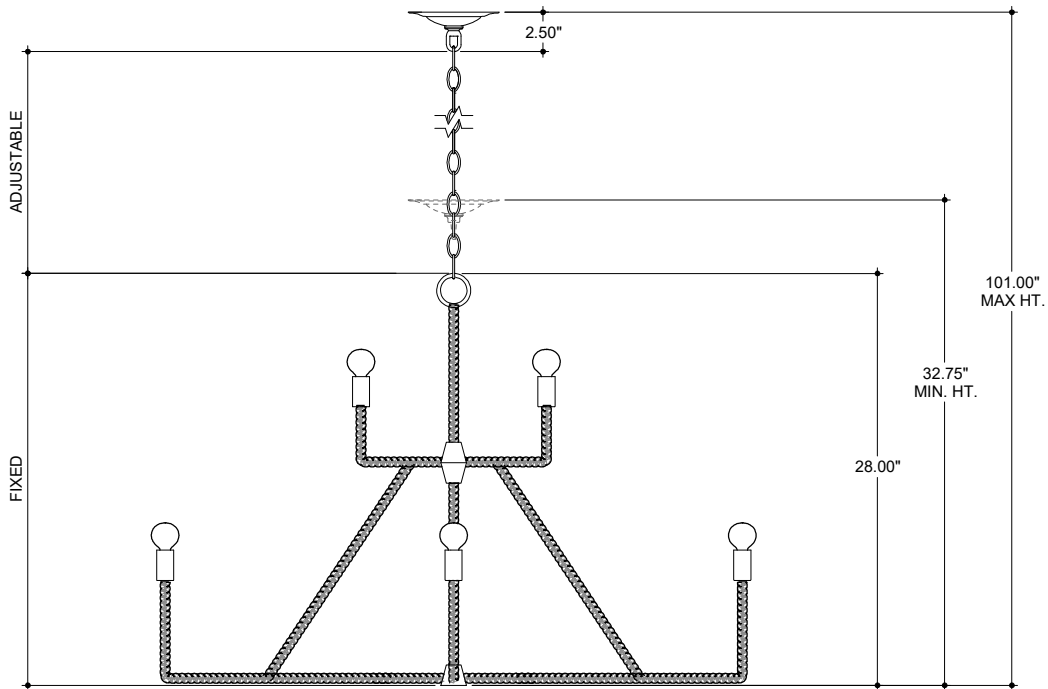

39 1/4" DIA. BODY  
 6.00" DIA. CANOPY  
 1.00" H X 4.25" W  
 CROSS BAR

TOP VIEW

CANOPY DETAIL

ADJUSTABLE

FIXED

101.00"  
 MAX HT.

32.75"  
 MIN. HT.

28.00"

FRONT VIEW