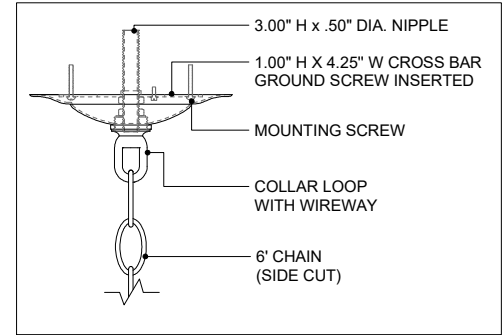

39 1/4" DIA. BODY  
 6.00" DIA. CANOPY  
 1.00" H X 4.25" W  
 CROSS BAR

TOP VIEW

CANOPY DETAIL

ADJUSTABLE

FIXED

101.00"  
 MAX HT.

32.75"  
 MIN. HT.

28.00"

FRONT VIEW