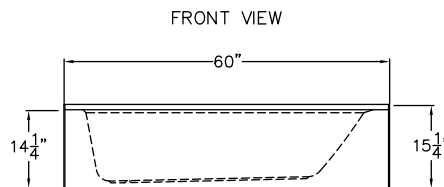

TO271LH/276RH
60" x 35.5" x 15.25"

FEATURES

FINISH	PRODUCT	PIECES	WALL
AcrylX™	Skirted Tub	One	Smooth

OPTIONS

WHIRLPOOL	STANDARD COLOR	ACCESSORIES
Yes	White, Bone, Biscuit	Drain

TECHNICAL INFORMATION

WT	LOAD FACTOR	HANDED BY	CODES
90	0.20	Drain L/R	ANSI 124.1, UPC

AVAILABILITY ■

Due to the nature of the materials, dimensions may vary +/- 1/2".