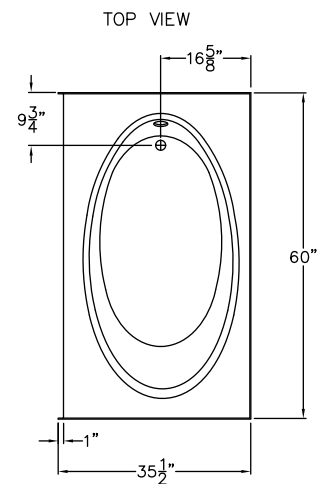

TO271LH/276RH
60" x 35.5" x 15.25"

FEATURES

FINISH	PRODUCT	PIECES	WALL
AcrylX™	Skirted Tub	One	Smooth

OPTIONS

WHIRLPOOL	STANDARD COLOR	ACCESSORIES
Yes	White, Bone, Biscuit	Drain

TECHNICAL INFORMATION

WT	LOAD FACTOR	HANDED BY	CODES
90	0.20	Drain L/R	ANSI 124.1, UPC

AVAILABILITY ■

Due to the nature of the materials, dimensions may vary +/- 1/2".