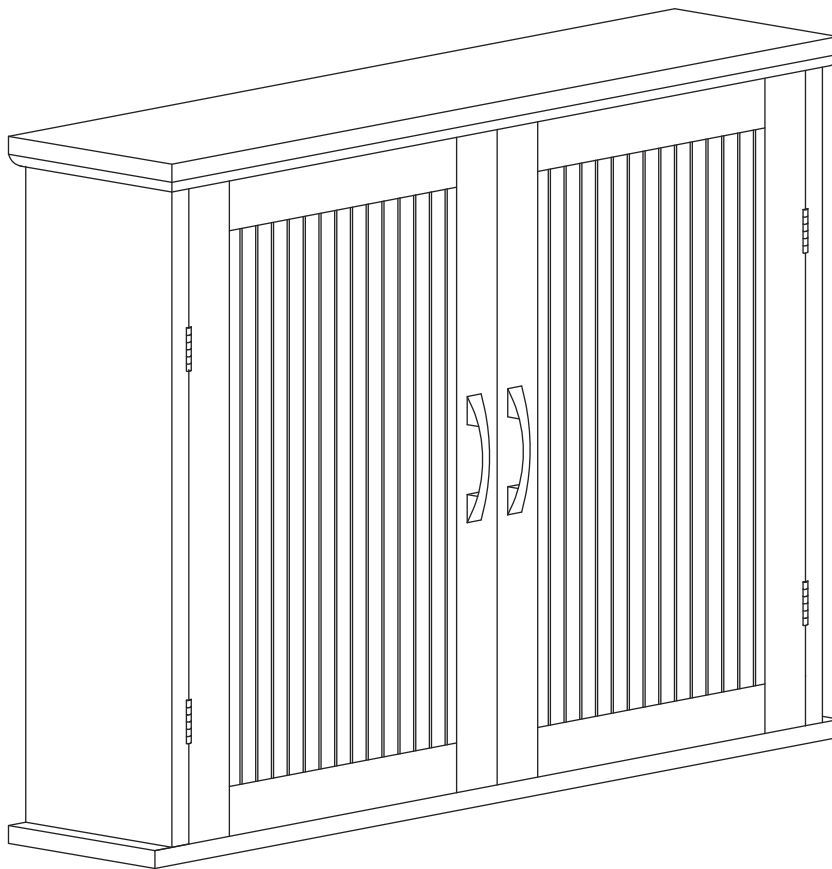

**Elegant Home Fashions
Newport Wall Mounted Cabinet**

EHF-F0007

TIME SAVER!
3D Interactive Instruction

** Got questions? Please have your product code (on the first page of this instruction, e.g. TD-12345A) and the order number ready, give us a call or email us through our customer care support! We are always ready to assist you!