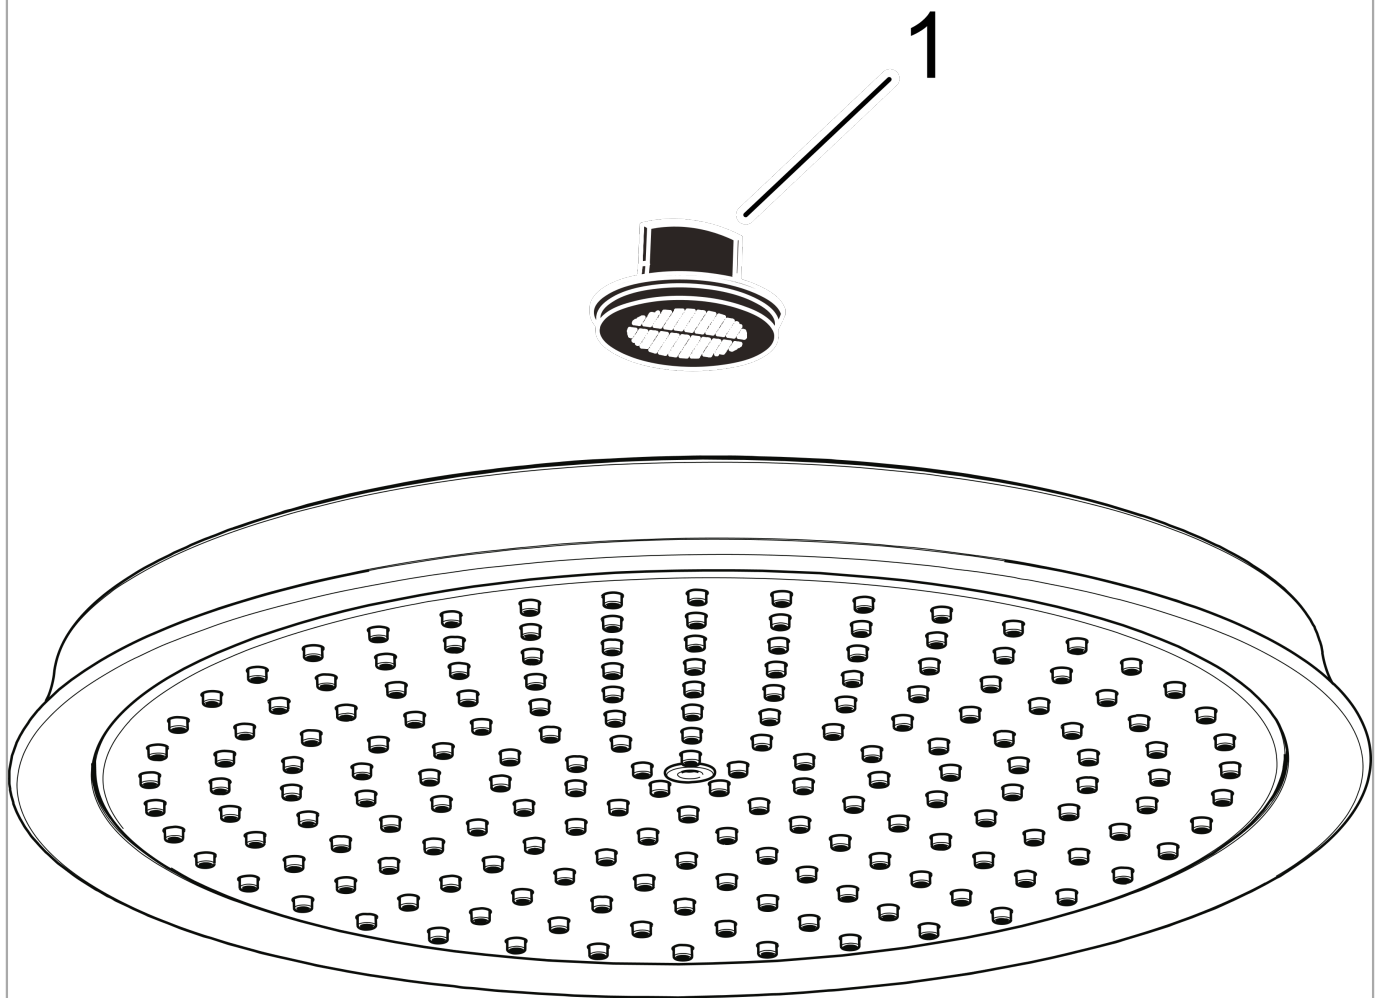

Raindance Classic
Showerhead 240 1-Jet, 2.5 GPM
 Finishes : **polished nickel** Part no. : **28427831**

Description

Features

- 180 no-clog spray channels
- Spray modes: RainAir
- Flow: 2.5 GPM (9.5 L/Min)
- Fully-finished matching spray face
- Spray face removable for cleaning

Item details

List Price \$ 906.00

Technology

Compliance

Product image

Scale drawing

Raindance Classic
Showerhead 240 1-Jet, 2.5 GPM
Finishes : **polished nickel** Part no. : **28427831**

Exploded drawing

Year of production: >06/09

Raindance Classic
Showerhead 240 1-Jet, 2.5 GPM
 Finishes : **polished nickel** Part no. : **28427831**

Spare parts list

Year of production: >**06/09**

Pos.	Description	Part no.	Price	PU
1	filter packing	88649000	-	1