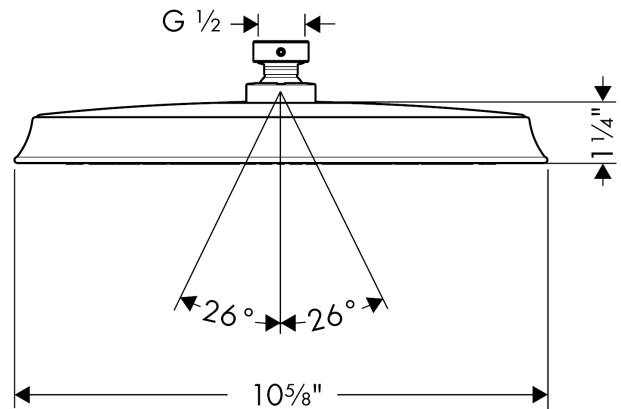

Raindance Classic
Showerhead 240 1-Jet, 2.5 GPM
 Finishes : **polished nickel** Part no. : **28427831**

Description

Features

- 180 no-clog spray channels
- Spray modes: RainAir
- Flow: 2.5 GPM (9.5 L/Min)
- Fully-finished matching spray face
- Spray face removable for cleaning

Item details

List Price \$ 906.00

Technology

Compliance

Product image

Scale drawing

Raindance Classic
Showerhead 240 1-Jet, 2.5 GPM
Finishes : **polished nickel** Part no. : **28427831**

Exploded drawing

Year of production: >06/09

Raindance Classic
Showerhead 240 1-Jet, 2.5 GPM
 Finishes : **polished nickel** Part no. : **28427831**

Spare parts list

Year of production: >**06/09**

Pos.	Description	Part no.	Price	PU
1	filter packing	88649000	-	1