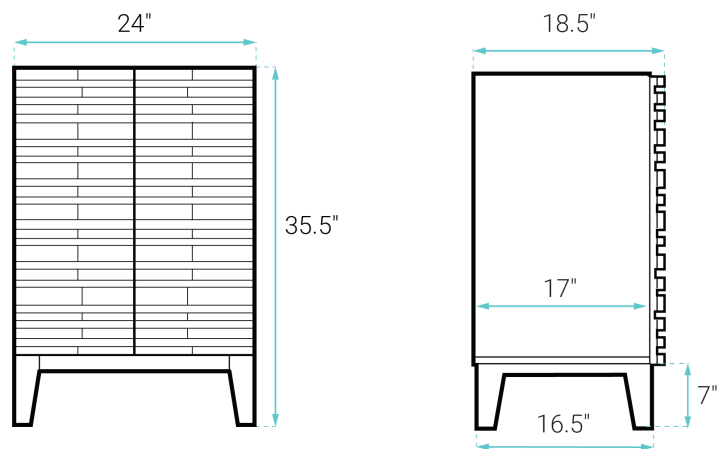

INSTALLATION:

Freestanding, assembly required

COLORS & FINISHES:

- Natural Oak: SM-BV470
- White Oak: SM-BV470W
- Black: SM-BV470B
- Brown Oak: SM-BV470BK

SPECIFICATIONS:

N.W: 78 lb.

W: 24" x D: 18.5" x H: 36"

Inner Sink: D: 11" x W: 17.5" x H: 4.5"

INCLUDED PARTS:

- Cabinet: SM-BV470B-C
- Sink: SM-VT324

REQUIRED PARTS:

- Sink Drain*
- Drain Trap*
- Faucet*
- Water Supply Lines

*Sold Separately by Swiss Madison