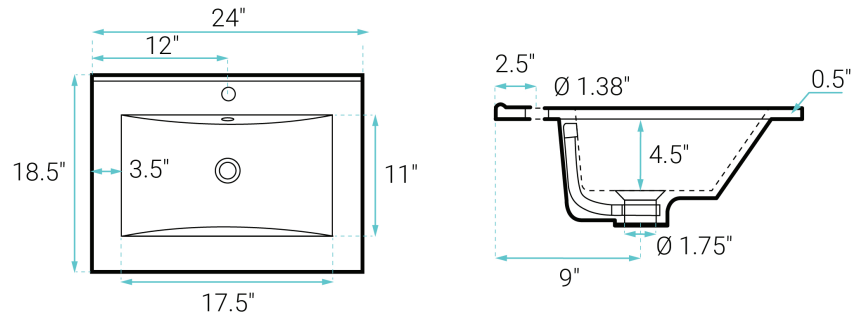

Cascade

Swiss Madison®
well made forever

Freestanding Vanity SM-BV470B

FEATURES:

- Sleek, freestanding design
- Glazed ceramic, single sink
- Standard 1.75" drain hole
- Standard 1.38" faucet hole
- Chrome-finish overflow
- Wooden legs

INSTALLATION:

Freestanding, assembly required

COLORS & FINISHES:

- Natural Oak: SM-BV470
- White Oak: SM-BV470W
- Black: SM-BV470B
- Brown Oak: SM-BV470BK

SPECIFICATIONS:

N.W: 78 lb.

W: 24" x D: 18.5" x H: 36"

Inner Sink: D: 11" x W: 17.5" x H: 4.5"

INCLUDED PARTS:

- Cabinet: SM-BV470B-C
- Sink: SM-VT324

REQUIRED PARTS:

- Sink Drain*
- Drain Trap*
- Faucet*
- Water Supply Lines

*Sold Separately by Swiss Madison