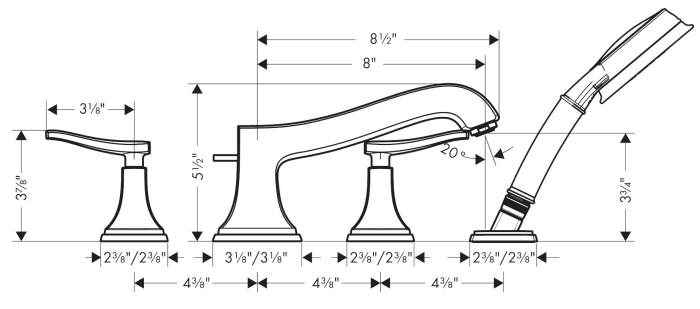

Brand hansgrohe
 Art. Name **Metropol Classic** 4-Hole Roman Tub Set Trim with Lever Handles and 1.8 GPM Handshower
 Art. Nr. 31441141
 Surface brushed bronze
 Pos. 1

Product Picture

Drawing

Technology

Features

- Flow: 5.34 GPM (20.2 L/Min)
- flow rate of hand shower at 3 bar: 1.8 GPM (6.8 L/Min)
- 90° ceramic valves
- Integrated double backflow prevention

Certificates/approvals