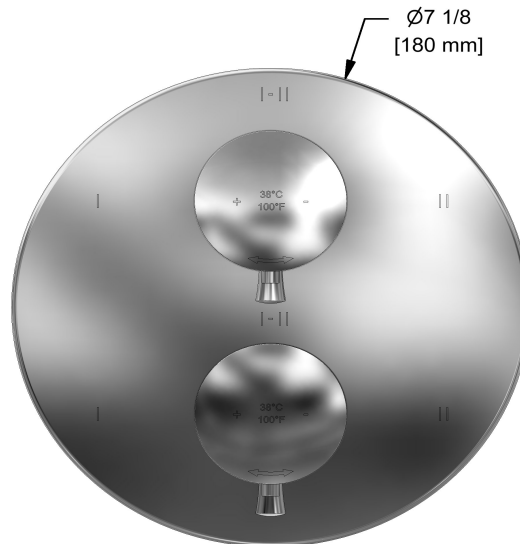

Sizes, models and finishes may differ from those presented.

Warranty

This **Riobel Inc.** product you have purchased carries a Limited Lifetime Warranty on the chrome, PVD finish, blacks and all working parts and is guaranteed from the initial purchase date against all manufacturing defects. All other finishes, including plastic components, are guaranteed for one year. All electric and/or electronic parts are covered by a 5-year limited warranty.

Customer Service

Ontario, West Canada : 888-287-5354 Quebec, Maritimes, United States : 866-473-8442

2020.11.06