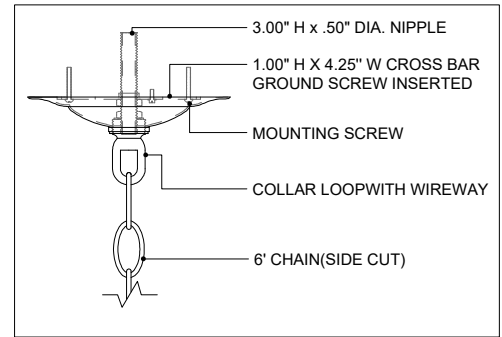

TOP VIEW

CANOPY DETAIL

FRONT VIEW

9000-0926

ALL WORK © 2022 CURREY & COMPANY