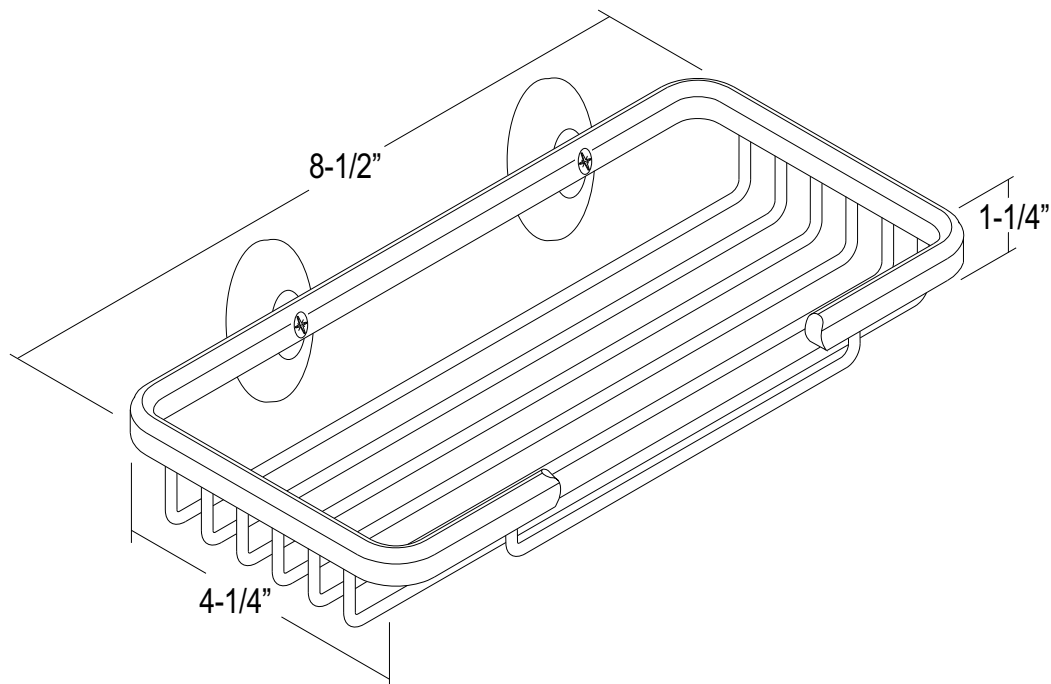

WARRANTY

- 2 years on manufacturer defects*
- No warranty on Tuscan Brass finish (TCB)

Consult your local ROHL showroom for additional information and specifications. For complete warranty details and a list of showrooms, go to www.rohlhome.com.