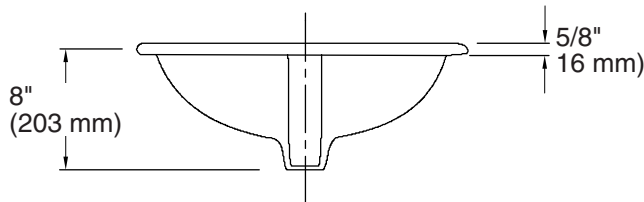

Technical Information

All product dimensions are nominal.

- Basin configuration: Single Bowl
- Bowl area (Only): Length: 17" (432 mm)
  Width: 10-7/8" (276 mm)
  Water depth: 4-7/8" (124 mm)
- With overflow: Yes
- Number of deck holes: 3
- Faucet hole(s): 1-3/16" (30 mm)
- Drain hole: 1-3/4" (44 mm)
- Template: 1003767-7, required, included

Notes

- Install this product according to the installation instructions.
- Measure your actual product for roughing-in details.
- Product dimensions are nominal and may vary per ASME A112.19.2 tolerances.
- ADA compliant when installed to the specific requirements of these regulations.