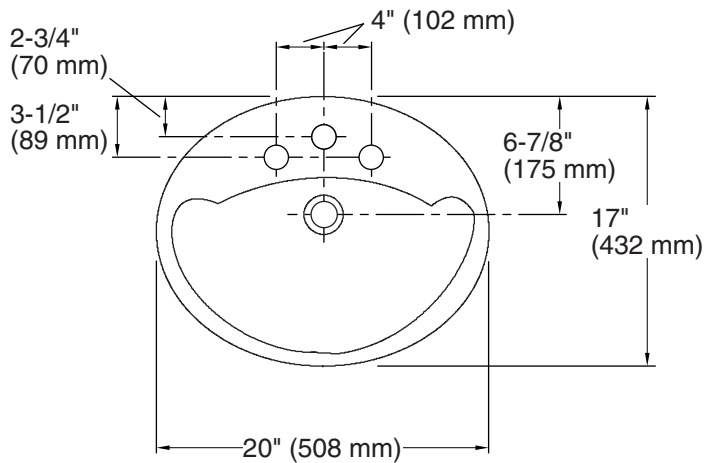

Technical Information

All product dimensions are nominal.

- Basin configuration: Single Bowl
- Bowl area (Only): Length: 17" (432 mm)
  Width: 10-7/8" (276 mm)
  Water depth: 4-7/8" (124 mm)
- With overflow: Yes
- Number of deck holes: 3
- Faucet hole(s): 1-3/16" (30 mm)
- Drain hole: 1-3/4" (44 mm)
- Template: 1003767-7, required, included

Notes

- Install this product according to the installation instructions.
- Measure your actual product for roughing-in details.
- Product dimensions are nominal and may vary per ASME A112.19.2 tolerances.
- ADA compliant when installed to the specific requirements of these regulations.