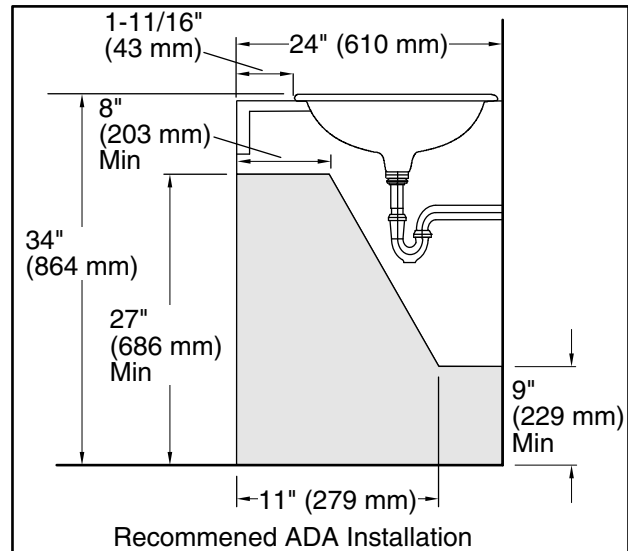

Technical Information

All product dimensions are nominal.

- Basin configuration: Single Bowl
- Bowl area (Only): Length: 17" (432 mm)
  Width: 10-7/8" (276 mm)
  Water depth: 4-7/8" (124 mm)
- With overflow: Yes
- Number of deck holes: 3
- Faucet hole(s): 1-3/16" (30 mm)
- Drain hole: 1-3/4" (44 mm)
- Template: 1003767-7, required, included

Notes

- Install this product according to the installation instructions.
- Measure your actual product for roughing-in details.
- Product dimensions are nominal and may vary per ASME A112.19.2 tolerances.
- ADA compliant when installed to the specific requirements of these regulations.