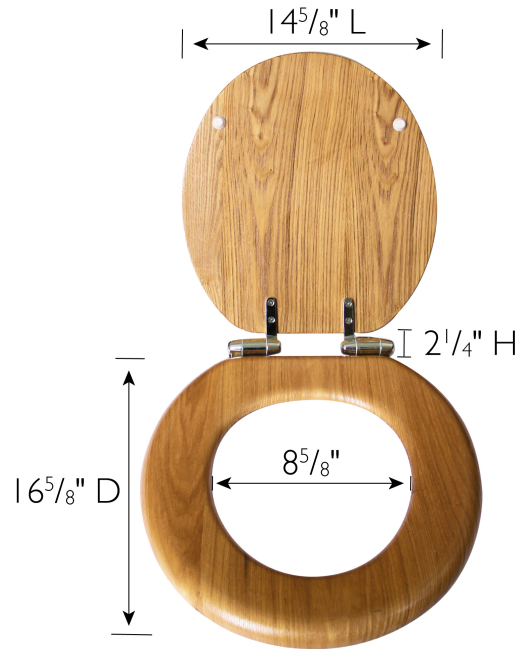

Dalton Round Toilet Seat
Honey Oak

SPECIFICATIONS

MATERIAL CONSTRUCTION:	Oak Wood
PVD FINISH:	N/A
ASSEMBLY REQUIRED:	No
TOOLS NEEDED FOR INSTALLATION:	Screwdriver
ASSEMBLED DIMENSIONS:	2.25" H x 14.63" L x 16.63" D
ASSEMBLED WEIGHT:	N/A
MIN. LENGTH:	N/A
MAX LENGTH:	N/A
SCREWS INCLUDED:	Yes
DRYWALL ANCHORS INCLUDED:	No
CENTER TO CENTER:	N/A