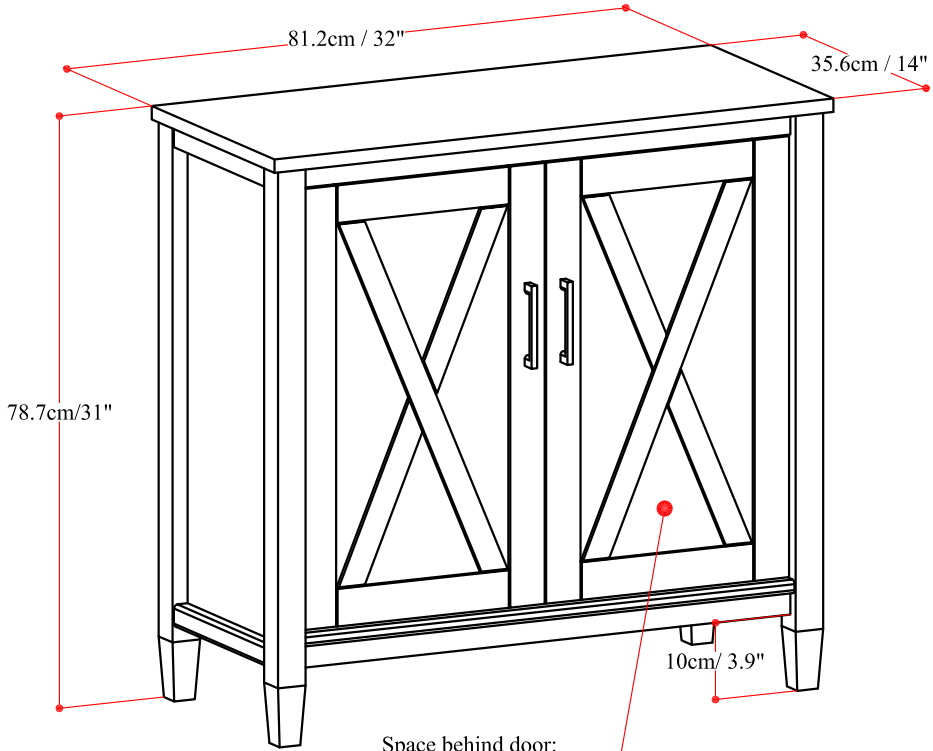

# ELA LOW STORAGE CABINET

Space behind door:  
W34.7cm / 13.7" x D30.8cm /  
12.1" x H59.1cm / 23.3" x 2pcs

Net Weight : 62.8 ( lb )