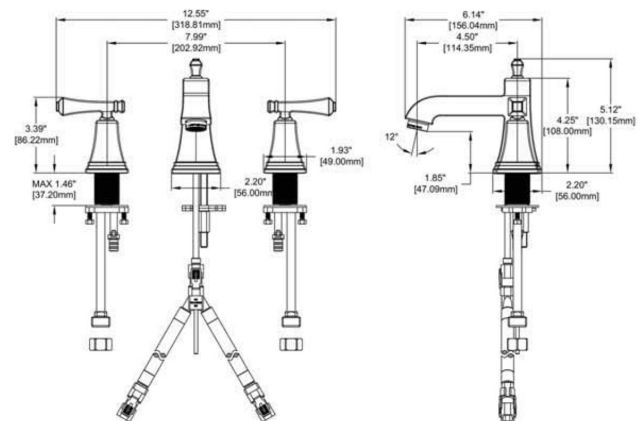

Rainier™ Widespread Faucet

FEATURES:

- 1.2 GPM (4.5 L/min) flow rate
- Brass construction
- Lever handles
- 1/4 turn ceramic cartridges
- Inlet supply lines not included, accepts 1/2" NPSM to 3/8" compression supply lines or supplied coupling nuts with 3/8" O.D. ball nose risers
- Pop-up drain with lift rod
- Corrosion resistant finishes
- Coordinates with Rainier Collection

STOCK FINISHES:

PC

SPECIALTY FINISHES:

MB PB PN

STANDARDS:

- ASME A112.18.1/CSA B125.1 certified
- NSF/ANSI 61 certified
- NSF 372 certified
- WaterSense certified
- ADA compliant

WARRANTY:

Visit www.speakman.com for full product warranty information

- Limited Lifetime Warranty (consumer)
- 5 Year Limited Warranty (commercial)

1. All dimensions are in inches (millimeters) unless otherwise specified and are subject to change without notice.

Architect/Engineer Approval Space:

P: 800-537-2107
F: 800-977-2747
W: WWW.SPEAKMAN.COM
R: 02-NOVEMBER 2019