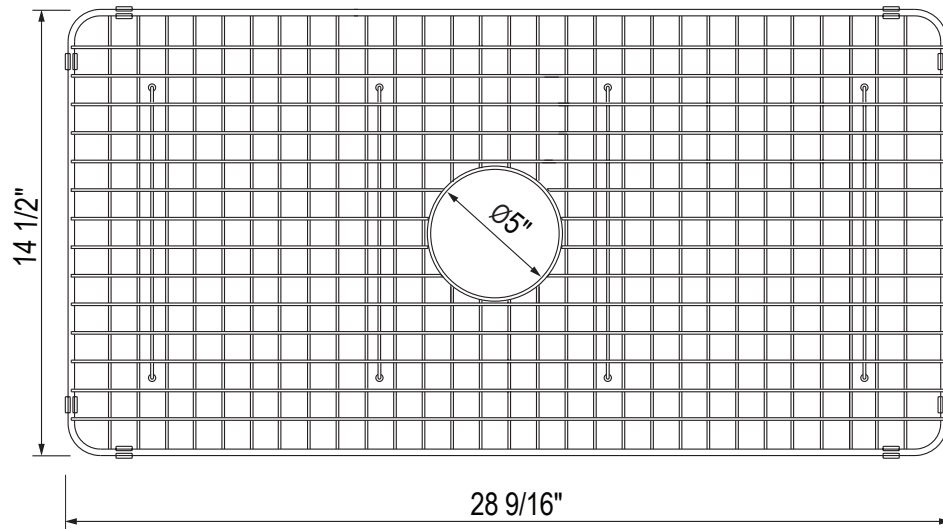

WIRE SINK GRID FOR RC3318 KITCHEN SINK

WSG3318

FEATURES

- Specially designed to fit RC3318 kitchen sink
- Plastic feet included to protect sink bottom
- Stainless steel construction
- If undermount, sink bowl must be completely exposed for grid to fit properly