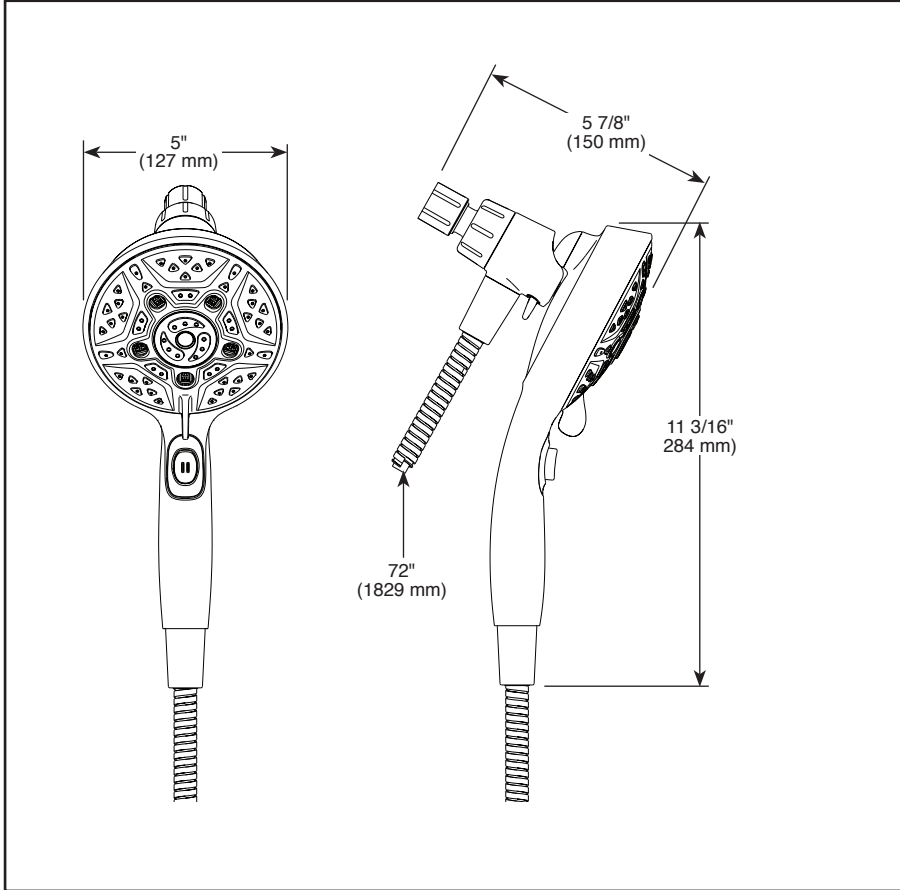

75707 ▲

Submitted Model No.: \_\_\_\_\_

Specific Features: \_\_\_\_\_

▲ Designate proper finish suffix

see what Delta can do™

## HAND SHOWER

■ Hand held shower with 7 spray settings

### FEATURES:

- H<sub>2</sub>Okinetic Technology® Hand Shower.
- SureDock™ hand Shower and Mount.
- Touch-Clean® Nozzles.

### STANDARD SPECIFICATIONS:

- Max flow rate 1.75 gpm @ 80 psi, 6.6 L/min @ 550 kPa
- Push-button activates pause, a non-positive shut-off
- Easy-turn dial to change hand shower sprays
- SureDock™ allows for easy and secure docking for hands-free showering
- 72" (1829 mm) metal hose