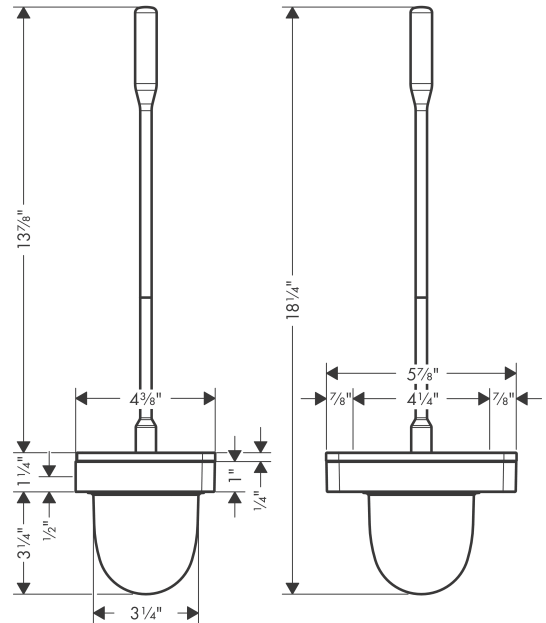

### Toilet Brush with Holder Wall-Mounted

Finishes : **brushed nickel** Part no. : **42835820**

##### Features

- Glass, Metal
- Wall-mounted

#### Scale drawing

**AXOR Universal Accessories**  
**Toilet Brush with Holder Wall-Mounted**  
Finishes : **brushed nickel** Part no. : **42835820**