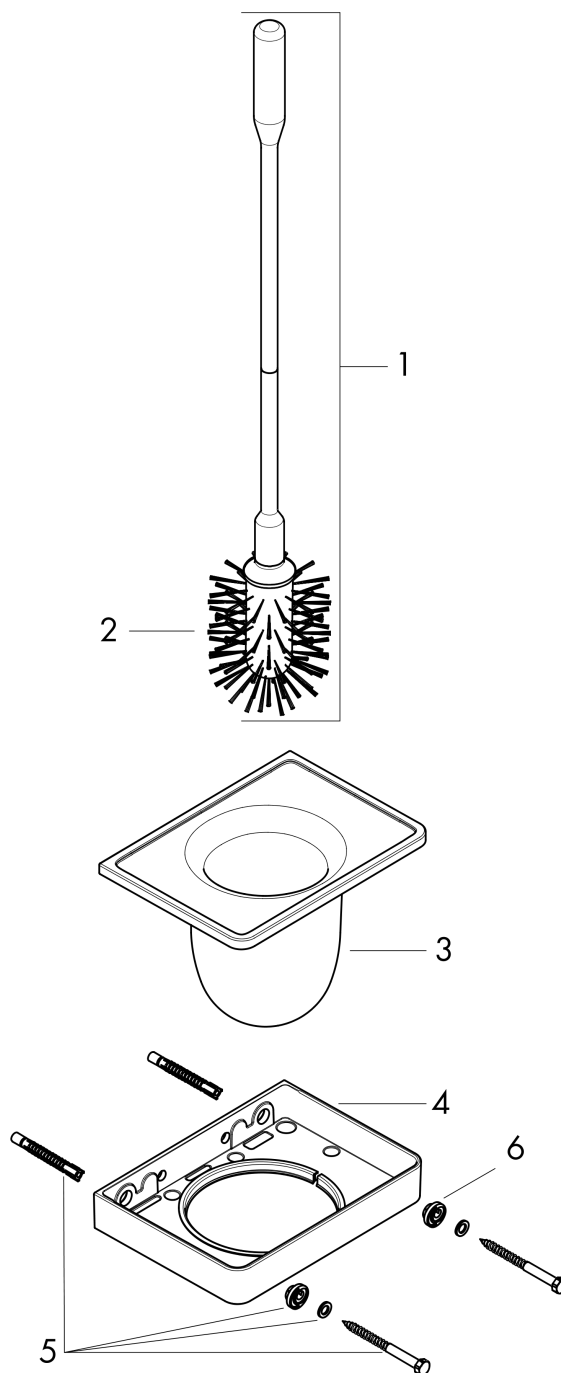

### Toilet Brush with Holder Wall-Mounted

Finishes : **brushed nickel** Part no. : **42835820**

#### Product image

#### Scale drawing

**AXOR Universal Accessories**  
**Toilet Brush with Holder Wall-Mounted**  
Finishes : **brushed nickel** Part no. : **42835820**

## Exploded drawing

Year of production: >02/16