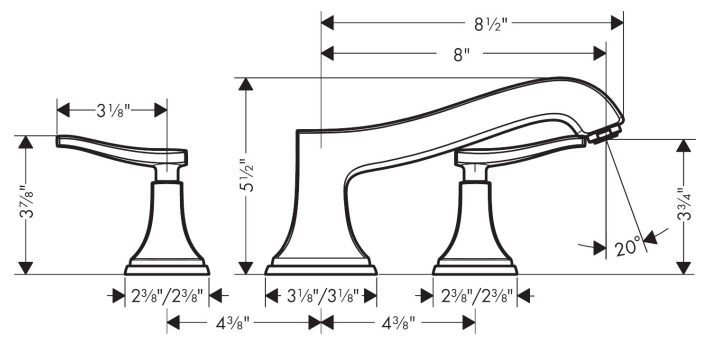

Brand	hansgrohe
Art. Name	Metropol Classic 3-Hole Roman Tub Set Trim with Lever Handles
Art. Nr.	31428671
Surface	matte black
Pos.	1

Product Picture

Drawing

Features

- Flow: 5.81 GPM (22 L/Min)
- 90° ceramic valves