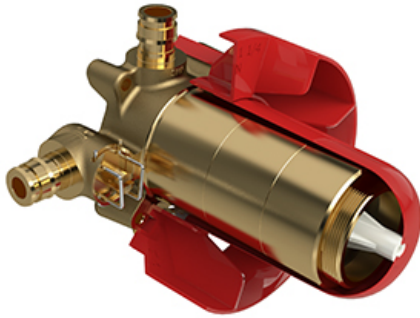

Customer Service

Ontario, West Canada : 888-287-5354 Quebec, Maritimes, United States : 866-473-8442

2-way Type T/P coaxial valve rough EXPANSION
PEX
R23-EX

Specifications

Descriptions

- TXX23XX or TXX44XX trim required to complete
- Service valves
- Rough only
- Test cap
- 1/2" inlet EXPANSION PEX
- Two 1/2" outlets EXPANSION PEX