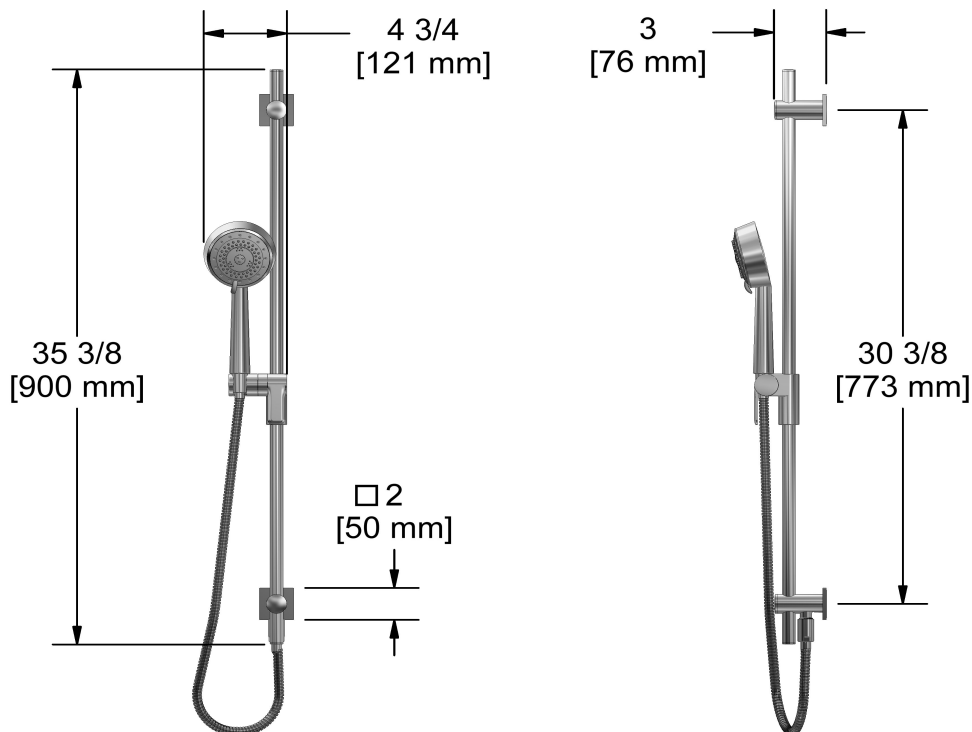

Certifications

- CSA B125.1
- ASME A112.18.1
- CMR248 Approval

cUPC®

Sizes, models and finishes may differ from those presented.

Warranty

This **Riobel Inc.** product you have purchased carries a Limited Lifetime Warranty on the chrome, PVD finish, blacks and all working parts and is guaranteed from the initial purchase date against all manufacturing defects. All other finishes, including plastic components, are guaranteed for one year. All electric and/or electronic parts are covered by a 5-year limited warranty.

Customer Service

Ontario, West Canada : 888-287-5354 Quebec, Maritimes, United States : 866-473-8442

2020.11.24