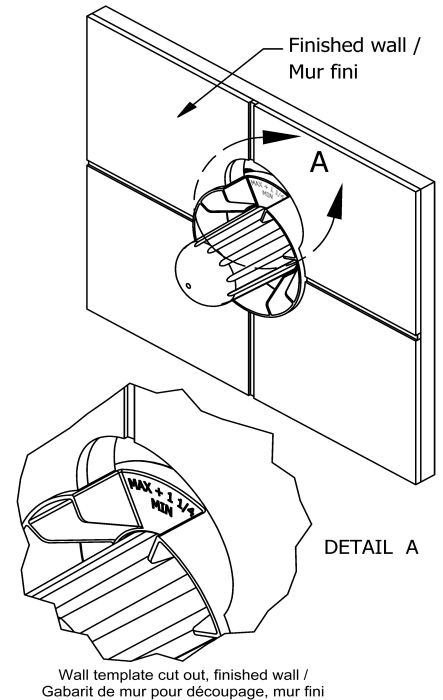

Certifications

- CSA B125.1
- ASME A112.18.1
- ASSE 1016
- CMR248 Approval

UPC®