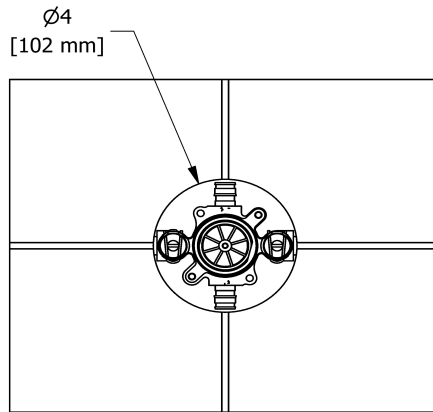

Certifications

- CSA B125.1
- ASME A112.18.1
- ASSE 1016
- CMR248 Approval

UPC®