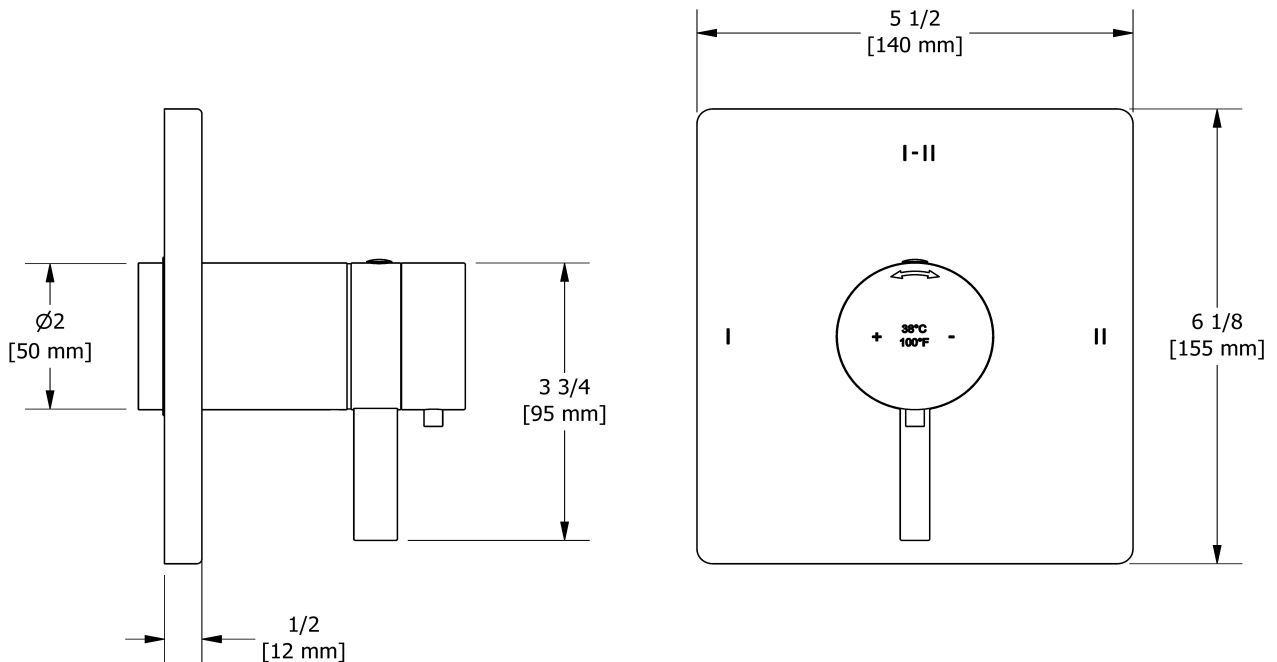

Sizes, models and finishes may differ from thoses presented.

Warranty

This **Riobel Inc.** product you have purchased carries a Limited Lifetime Warranty on the chrome, PVD finish, blacks and all working parts and is guaranteed from the initial purchase date against all manufacturing defects. All other finishes, including plastic components, are guaranteed for one year. All electric and/or electronic parts are covered by a 5-year limited warranty.

Customer Service

Ontario, West Canada : 888-287-5354 Quebec, Maritimes, United States : 866-473-8442