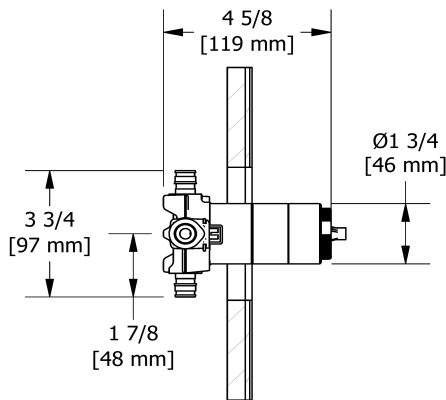

Certifications

- CSA B125.1
- ASME A112.18.1
- ASSE 1016
- CMR248 Approval

UPC®