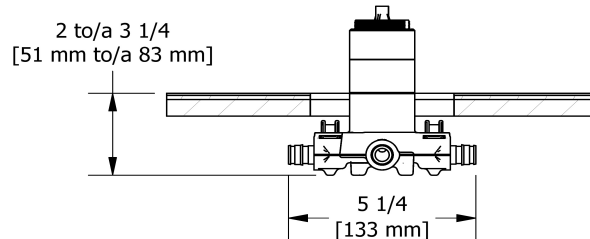

Certifications

- CSA B125.1
- ASME A112.18.1
- ASSE 1016
- CMR248 Approval

UPC®