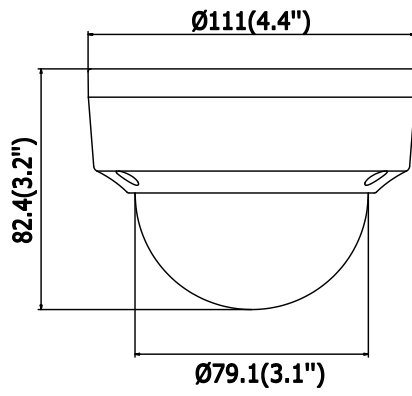

Dimension

Unit: mm