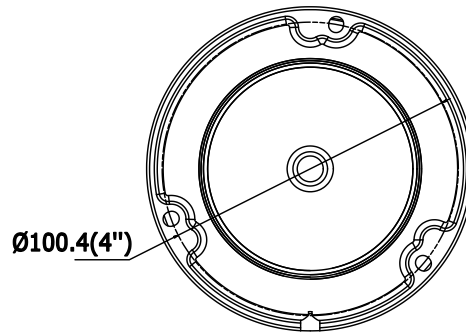

Dimension

Unit: mm