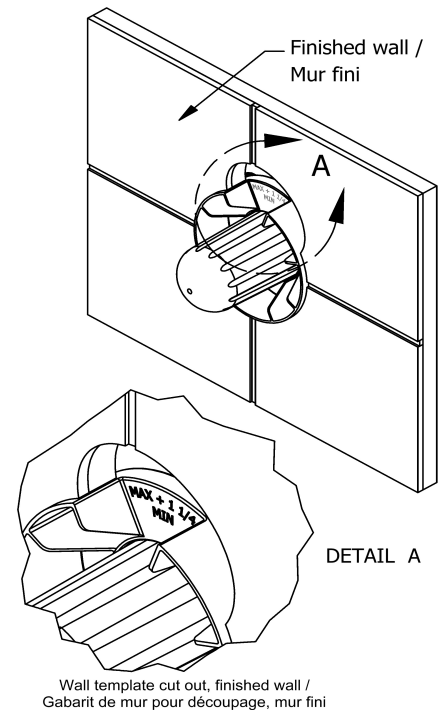

Sizes, models and finishes may differ from those presented.

Warranty

This **Riobel Inc.** product you have purchased carries a Limited Lifetime Warranty on the chrome, PVD finish, blacks and all working parts and is guaranteed from the initial purchase date against all manufacturing defects. All other finishes, including plastic components, are guaranteed for one year. All electric and/or electronic parts are covered by a 5-year limited warranty.

Customer Service

Ontario, West Canada : 888-287-5354 Quebec, Maritimes, United States : 866-473-8442