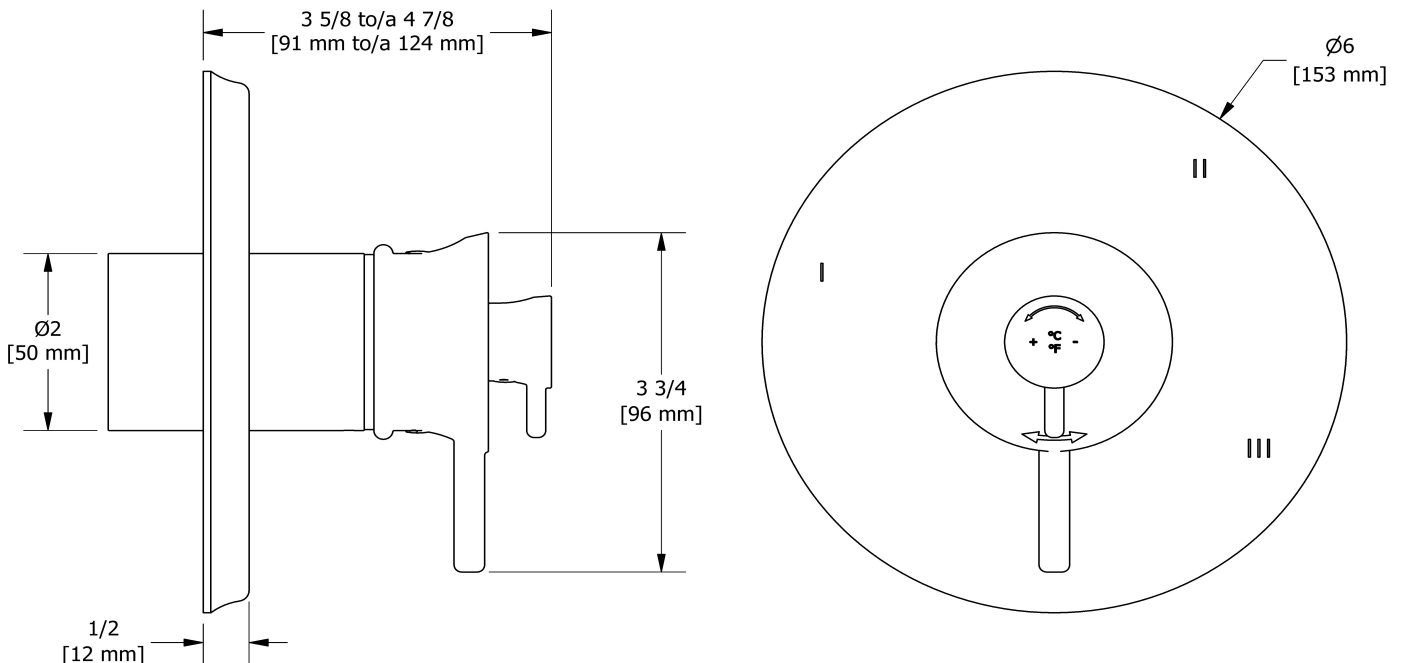

Sizes, models and finishes may differ from those presented.

Warranty

This **Riobel Inc.** product you have purchased carries a Limited Lifetime Warranty on the chrome, PVD finish, blacks and all working parts and is guaranteed from the initial purchase date against all manufacturing defects. All other finishes, including plastic components, are guaranteed for one year. All electric and/or electronic parts are covered by a 5-year limited warranty.

Customer Service

Ontario, West Canada : 888-287-5354 Quebec, Maritimes, United States : 866-473-8442