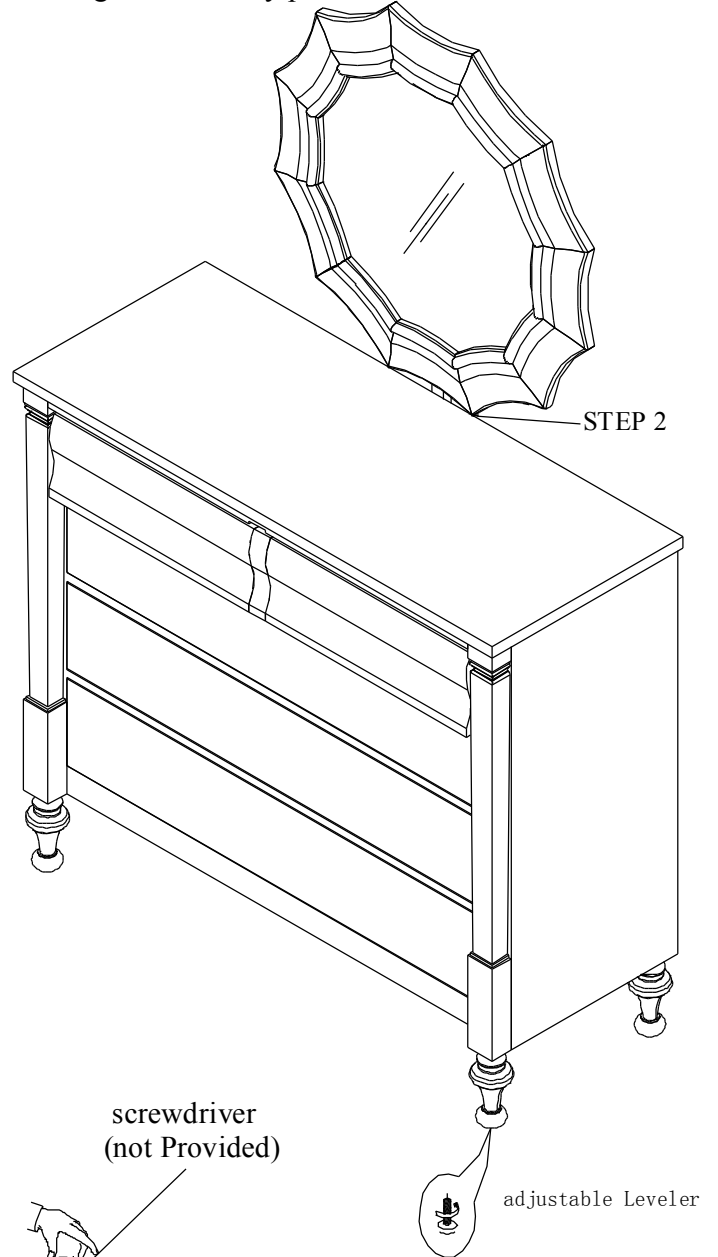

ASSEMBLY INSTRUCTION

Item: 5447-90011 Bureau

5447-90011 TOFFEE Bureau

5447-90009 Accent Mirror

Thank you for purchasing this quality product. Be sure to unpack carefully looking for small parts which may have come loose during shipment.

Read all instruction and study the drawing carefully before starting the assembly process:

HARDWARE PACK

NO	DRAWING	DESCRIPTION	SIZE	Q'TY
A		BOLT	Φ 1/4" × 1-1/2"	4pcs
B		FLAT WASHER	Φ 1/4" × 19 × 2	4pcs
C		LOCK WASHER	Φ 1/4" × 12 × 3	4pcs