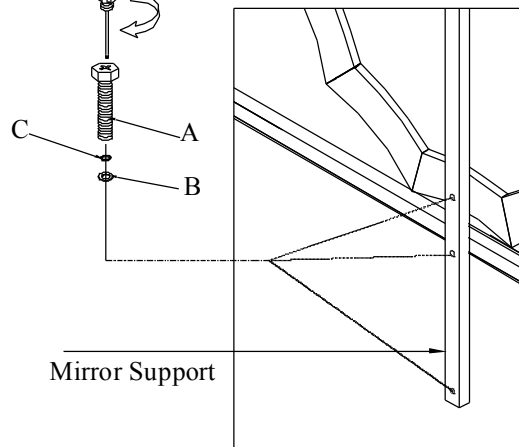

ASSEMBLY INSTRUCTION

Item: 5447-90011 Bureau

5447-90011 TOFFEE Bureau

5447-90009 Accent Mirror

Thank you for purchasing this quality product. Be sure to unpack carefully looking for small parts which may have come loose during shipment.

Read all instruction and study the drawing carefully before starting the assembly process:

HARDWARE PACK

NO	DRAWING	DESCRIPTION	SIZE	Q'TY
A		BOLT	Φ 1/4" × 1-1/2"	4pcs
B		FLAT WASHER	Φ 1/4" × 19 × 2	4pcs
C		LOCK WASHER	Φ 1/4" × 12 × 3	4pcs