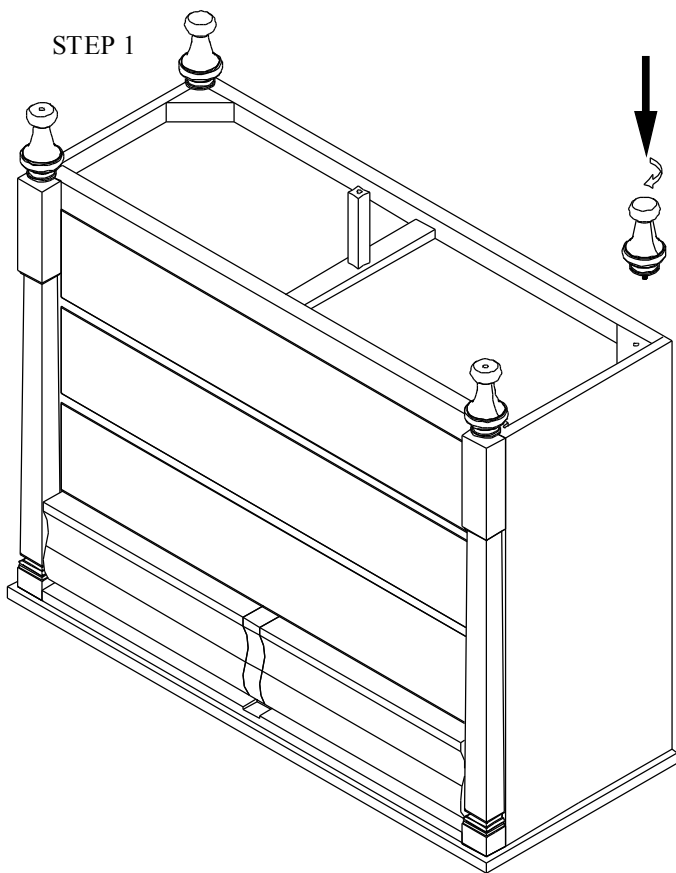

ASSEMBLY INSTRUCTION

Item: 5447-90011 Bureau

5447-90011 TOFFEE Bureau

5447-90009 Accent Mirror

Thank you for purchasing this quality product. Be sure to unpack carefully looking for small parts which may have come loose during shipment.

Read all instruction and study the drawing carefully before starting the assembly process:

HARDWARE PACK

NO	DRAWING	DESCRIPTION	SIZE	Q'TY
A		BOLT	Φ 1/4" × 1-1/2"	4pcs
B		FLAT WASHER	Φ 1/4" × 19 × 2	4pcs
C		LOCK WASHER	Φ 1/4" × 12 × 3	4pcs