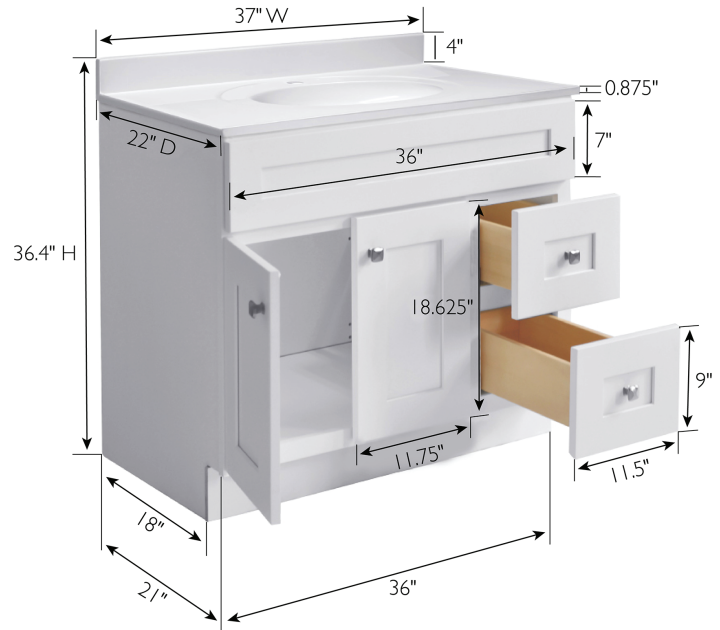

White Brookings Shaker 2-Door 2-Drawer Vanity with Cultured Marble Single Hole Solid White Top, Unassembled, 37x22

SPECIFICATIONS

MATERIAL CONSTRUCTION: Wood/Cultured Marble
ASSEMBLY REQUIRED: Yes
ASSEMBLED DIMENSIONS: 36.4" H x 37" L x 22" D
ASSEMBLED WEIGHT: 136.61 lbs.
TOOLS NEEDED FOR INSTALLATION: Wrench

CONSTRUCTION TYPE: Face Frame
HINGE STYLE: Concealed
DOOR STYLE: 2 MDF Slab Shaker
DRAWER STYLE: 2 MDF Drawers
GLIDE STYLE: STD Easy Glide
FAKE DWR STYLE: N/A
DWR #1 DIMENSIONS: 5.12" H x 17.99" D
DWR CONSTRUCTION: Dove Tail
SHELF STYLE: N/A
SHELF ADJUSTABILITY INCREMENTS: N/A
SHELF MAX WEIGHT CAPACITY: N/A
SHELF DIMENSIONS: N/A
SHELF THICKNESS: N/A
SHELF MATERIAL: N/A
FRAME STYLE: N/A
FACE FRAME MATERIAL: Solid Wood
SIDES MATERIAL: Plywood
BOTTOM MATERIAL: Plywood

TOE KICK INSET WIDTH: 3"
BACK PANEL MATERIAL: Plywood
BACK BRACE MATERIAL: Solid Wood
FAUCET TYPE: Lav Single Handle
NUMBER OF MOUNTING HOLES: 1
BOWL MATERIAL: Cultured Marble
BACK SPLASH INCLUDED: Yes
COLOR: Solid White
NUMBER OF BOWLS: 1
BOWL DIMENSIONS: 5.63" H x 11.63" W x 16.85" D
BOWL SHAPE: Oval
SINK THICKNESS: N/A
MOUNTING TYPE: Integrated
OVERFLOW HOLE: Yes