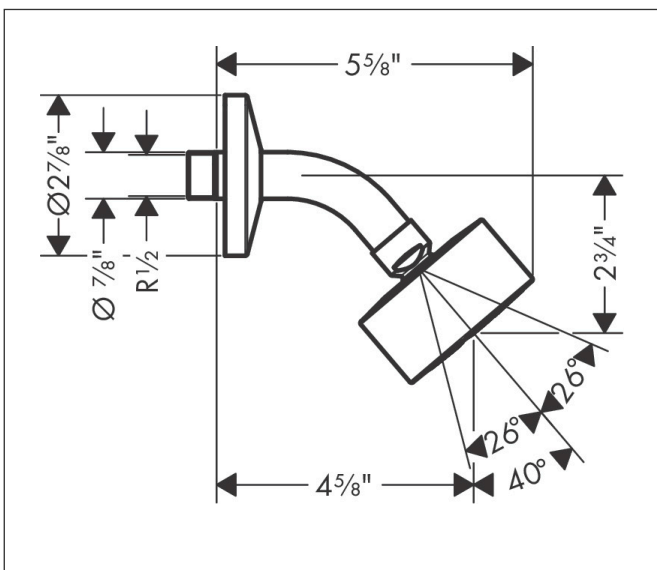

Drawing

Technology

Spray Types