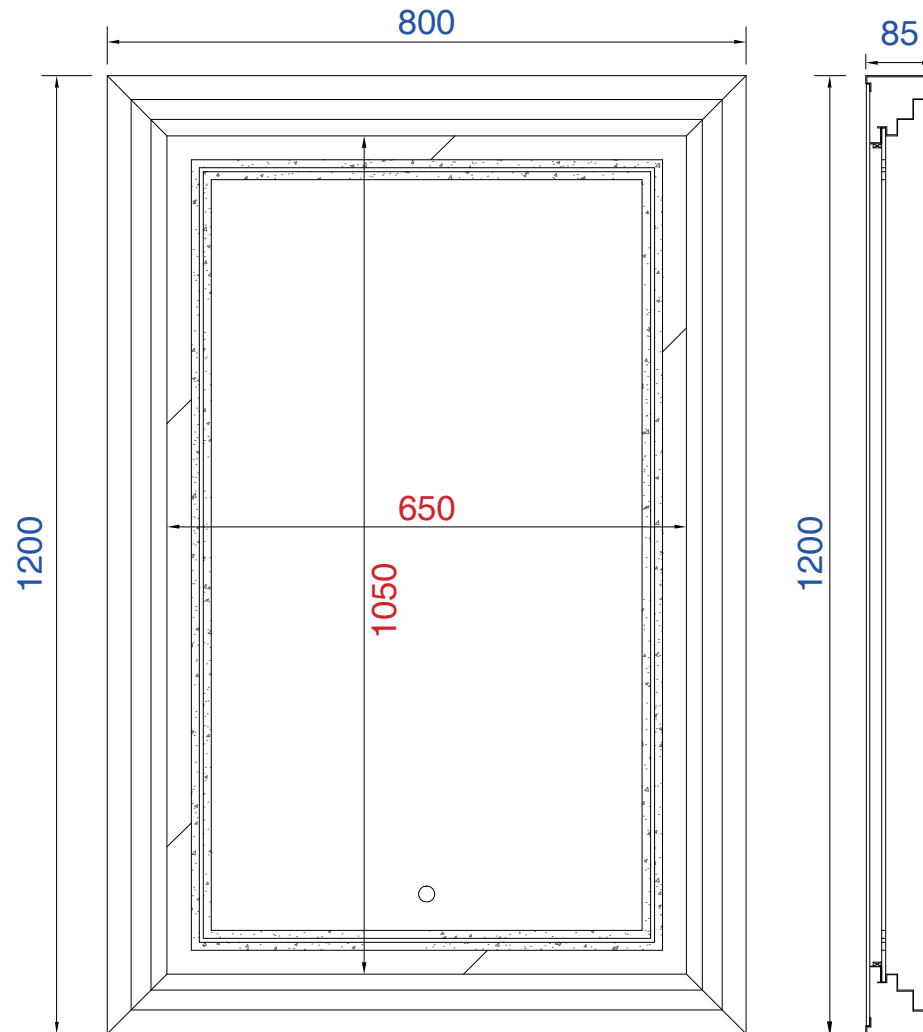

32"

Item Number:

958-M32-PLN

JAMES MARTIN

VANITIES™

Escalante 32" Mirror

Diagrams with Dimensions  
page 01 of 01

800mm

Item Number:

958-M32-PLN

JAMES MARTIN

VANITIES™

Escalante 800mm Mirror

Diagrams with Dimensions  
page 01 of 01

Version: 201906