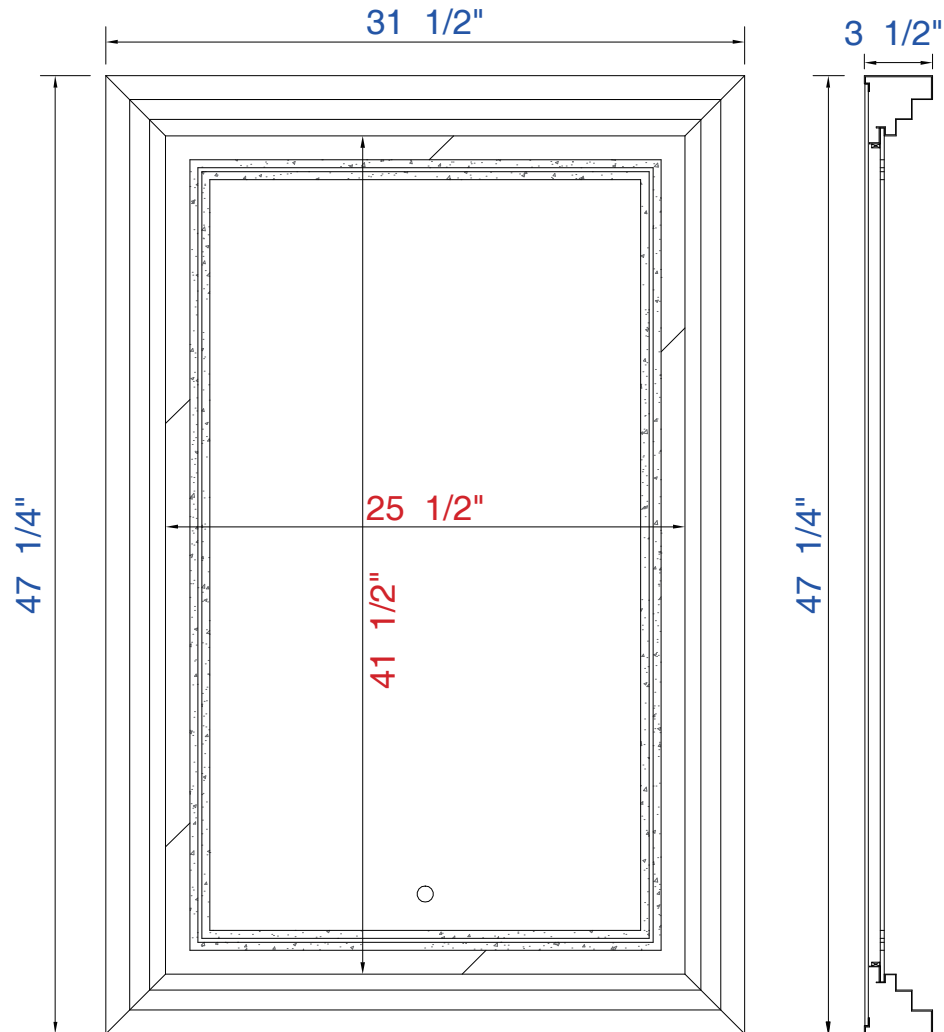

32"

Item Number:

958-M32-PLN

JAMES MARTIN

VANITIES™

Escalante 32" Mirror

Diagrams with Dimensions  
page 01 of 01

800mm

Item Number:

958-M32-PLN

JAMES MARTIN

VANITIES™

Escalante 800mm Mirror

Diagrams with Dimensions  
page 01 of 01

Version: 201906