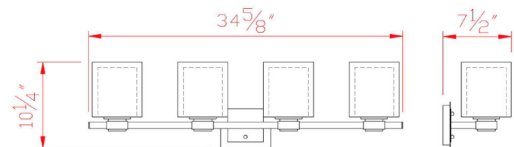

Oslo 4-Light Vanity Light
Satin Nickel

SPECIFICATIONS

MOUNTING:	Wall Mount	LED BRIGHTNESS (LUMENS):	N/A
SLOPED CEILING ADAPTABLE:	No	LED COLOR CORRELATED TEMPERATURE (CCT):	N/A
LAMP TYPE 1:	Maximum 60W Medium Base Bulb	LED COLOR RENDERING INDEX (CRI):	N/A
BULB INCLUDED:	No	LED EFFICACY:	N/A
WATTS PER BULB:	60W	LED AVERAGE RATED LIFE:	N/A
TOTAL WATTAGE:	240W	ENERGY EFFICIENT:	No
DIMMABLE:	Yes	LIGHTING AMPS:	N/A
MATERIAL CONSTRUCTION:	Steel	VOLTAGE:	120V
ASSEMBLED DIMENSIONS:	10.25" H x 34.6" L x 7.5" D		
WEIGHT:	11.80 lbs.		
BACKPLATE DIMENSIONS:	5.5" H x 5.5" W		
CANOPY/PLATE DIMENSIONS:	N/A		
GLASS/SHADE DIMENSIONS:	6.5" H x 5.5" L x 5.5" D		
GLASS/SHADE MATERIAL:	Glass		
GLASS/SHADE TYPE:	Clear		
GLASS/SHADE COLOR:	Clear White		