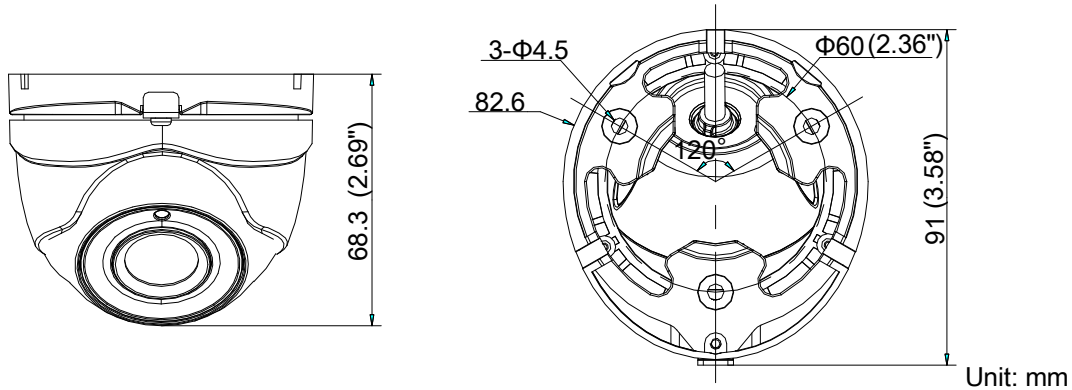

Order Models

DS-2CE56D7T-ITM

Dimensions

Accessories

Distributed by