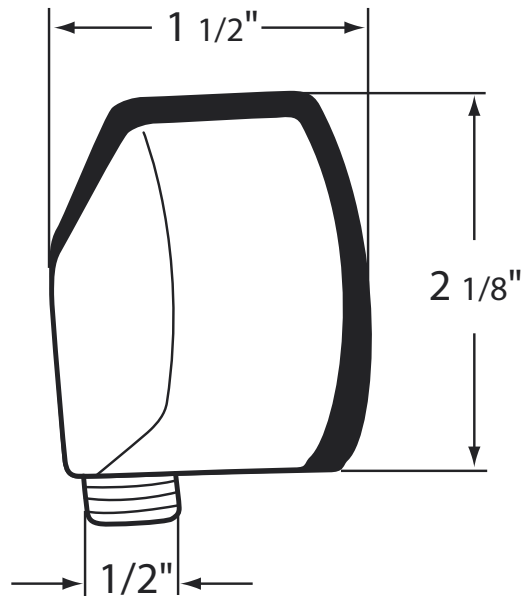

For warranty or additional information, contact:

U.S.A.
houseofrohl.com/support
1-800-777-9762

QUEBEC / MARITIMES / WESTERN CANADA
QUÉBEC / MARITIMES / OUEST CANADIEN
QUEBEC / MARITIMOS / CANADA OCCIDENTAL
houseofrohl.ca/support
1-866-473-8442

ONTARIO
houseofrohl.ca/support
1-800-287-5354