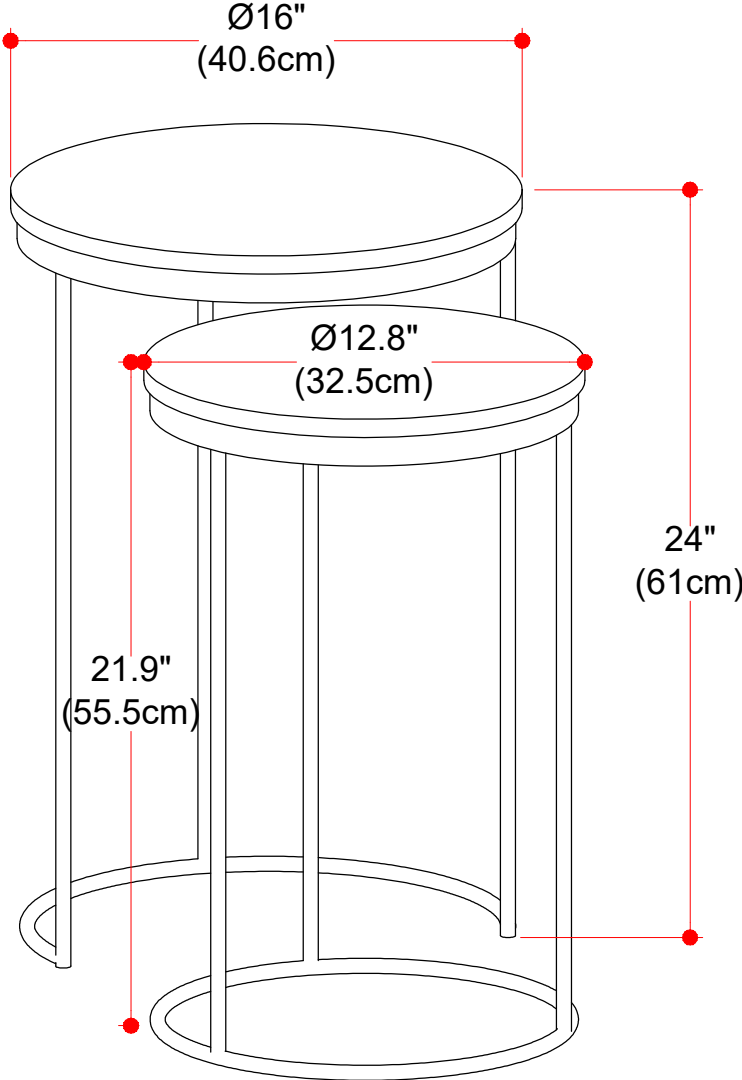

Ashley 2 Pc Nesting Table

Net Weight: 27.02 lbs / 12.25 Kgs