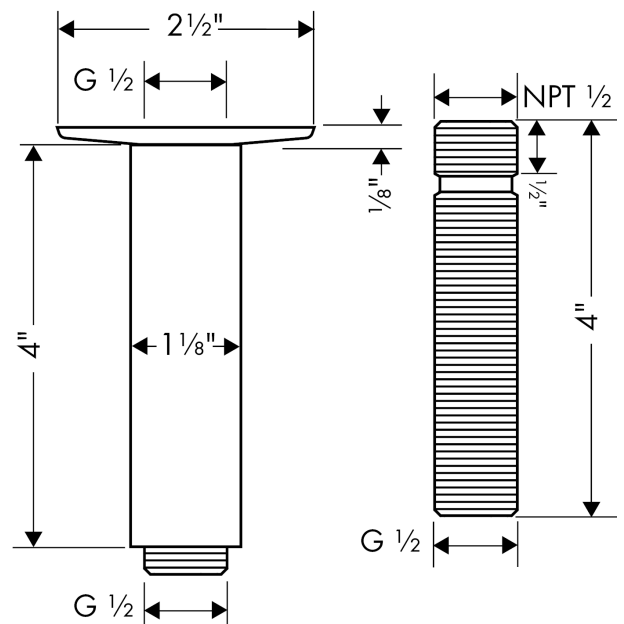

Extension Pipe for Ceiling Mount

Finishes : **brushed nickel** Part no. : **27479821**

Description

Features

- Brass
- 1/2" NPT
- 4" pipe, Escutcheon, Includes adjustable installation nipple, Multiple pipes may be joined in series to create a longer extension

Item details

List Price \$ 157.00

Compliance

Product image

Scale drawing

Extension Pipe for Ceiling Mount

Finishes : **brushed nickel** Part no. : **27479821**

Exploded drawing