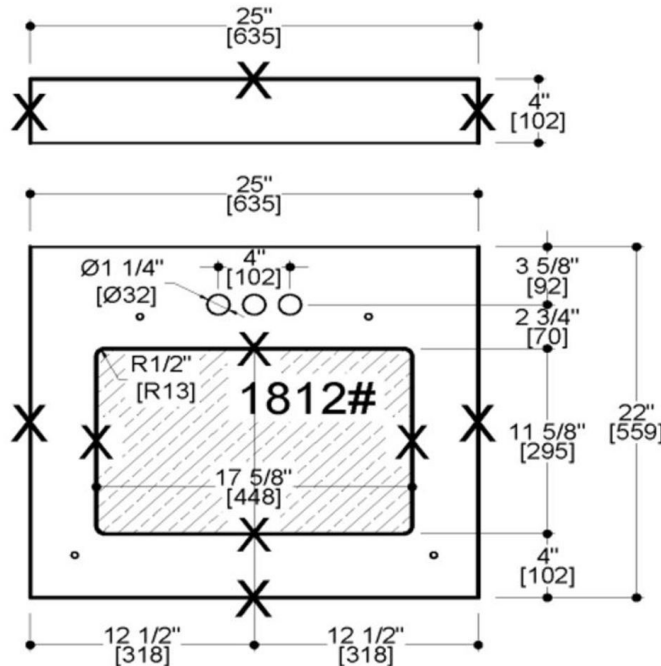

Single Bowl Granite Vanity Top 25"
Golden Sand

SPECIFICATIONS

MATERIAL:	Granite
TOOLS NEEDED FOR INSTALLATION:	100% silicone
ASSEMBLED DIMENSIONS:	17" H x 25" L x 22" D
ASSEMBLED WEIGHT:	50 lbs.
FAUCET TYPE:	Lav Centerset
NUMBER OF MOUNTING HOLES:	3
BOWL MATERIAL:	Ceramic
BACK SPLASH INCLUDED:	Yes
COLOR:	Golden Sand
NUMBER OF BOWLS:	1
BOWL DIMENSIONS:	7.4" H x 11.63" W x 17.63" D
BOWL SHAPE:	Rectangle
SINK THICKNESS:	0.75"
MOUNTING TYPE:	Undermount
OVERFLOW HOLE:	Yes