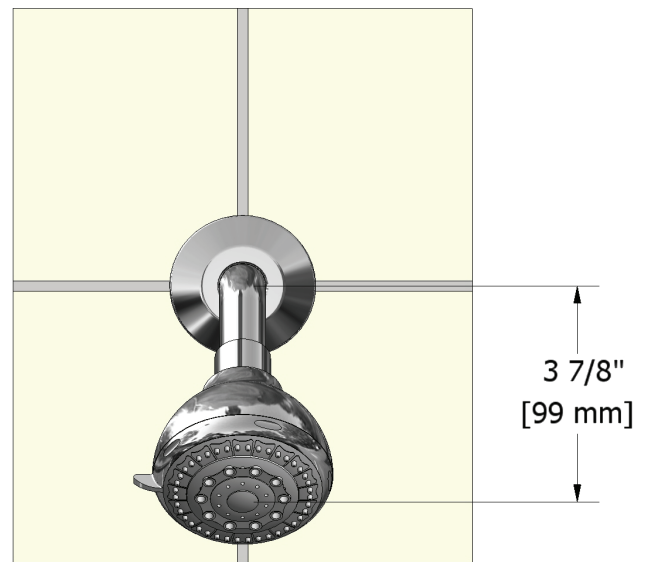

4" 3-Function Showerhead With Arm

MODELS: 308

UPC®

For warranty or additional information, contact:

US Customers

U.S.A.
houseofrohl.com/support
1-800-777-9762

QUEBEC / MARITIMES / WESTERN CANADA
QUÉBEC / MARITIMES / OUEST CANADIEN
QUEBEC / MARITIMOS / CANADA OCCIDENTAL
houseofrohl.ca/support
1-866-473-8442