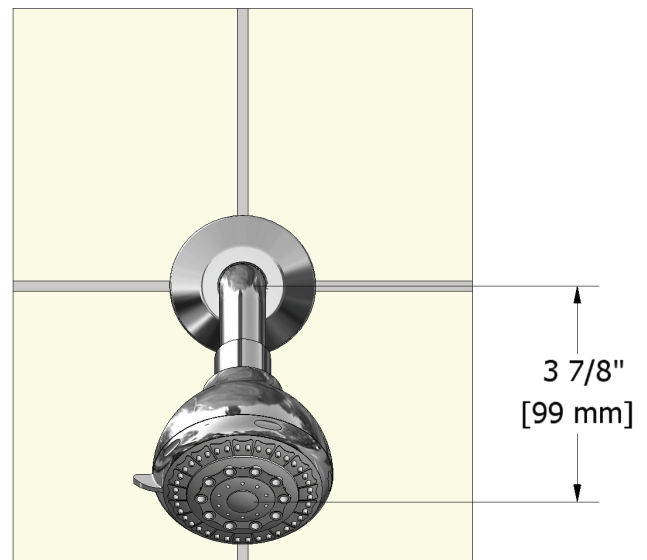

Rociador de 3 chorros con braz

MODELOS: 308

UPC®

For warranty or additional information, contact:

US Customers

U.S.A.
houseofrohl.com/support
1-800-777-9762

QUEBEC / MARITIMES / WESTERN CANADA
QUÉBEC / MARITIMES / OUEST CANADIEN
QUEBEC / MARITIMOS / CANADA OCCIDENTAL
houseofrohl.ca/support
1-866-473-8442