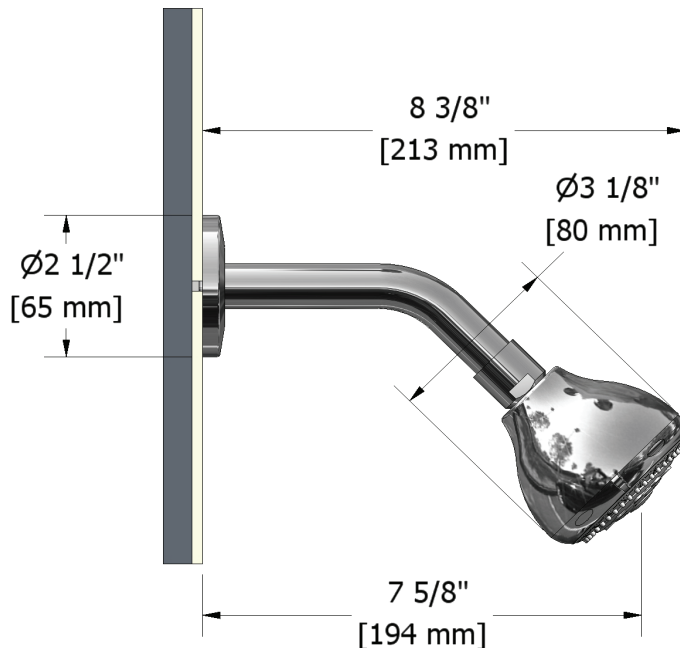

SPECIFICATIONS

DESCRIPTION

- 3 functions

FLOW

- 7.6 L/min (2 gpm) (80psi) max / 5.7 L/min (1.5 gpm) (45 psi) min
- 6.8L/min (1.8 gpm) (80psi) max / 5.1 L/min (1.3 gpm) (45 psi) min (308-WS)

STANDARDS

- ASME A112.18.1 / CSA B125.1

4" 3-Function Showerhead With Arm

MODELS: 308

UPC®

For warranty or additional information, contact:

US Customers

U.S.A.
houseofrohl.com/support
1-800-777-9762

QUEBEC / MARITIMES / WESTERN CANADA
QUÉBEC / MARITIMES / OUEST CANADIEN
QUEBEC / MARITIMOS / CANADA OCCIDENTAL
houseofrohl.ca/support
1-866-473-8442