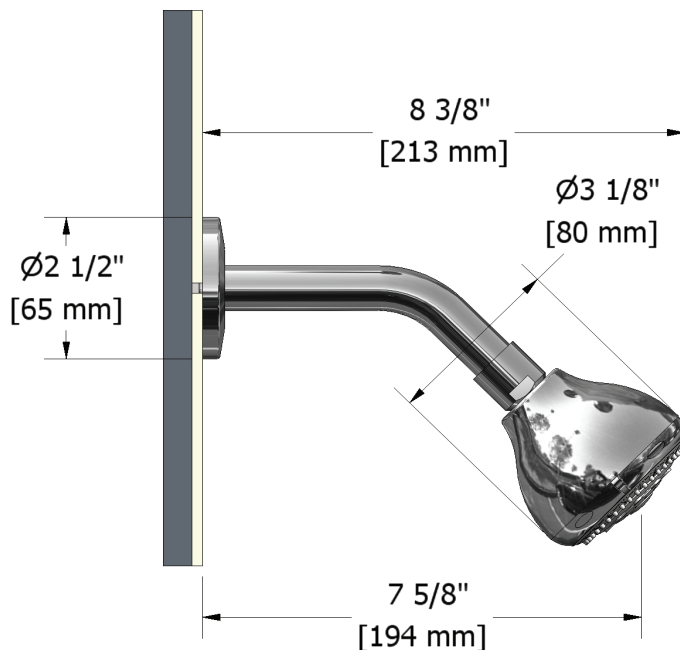

Rociador de 3 chorros con braz

MODELOS: 308

UPC®

For warranty or additional information, contact:

US Customers

U.S.A.
houseofrohl.com/support
1-800-777-9762

QUEBEC / MARITIMES / WESTERN CANADA
QUÉBEC / MARITIMES / OUEST CANADIEN
QUEBEC / MARITIMOS / CANADA OCCIDENTAL
houseofrohl.ca/support
1-866-473-8442