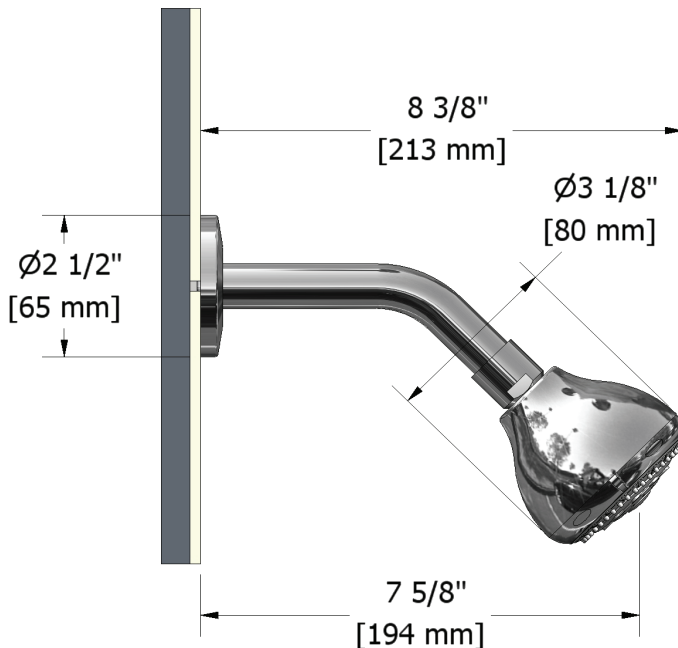

For warranty or additional information, contact:

US Customers

U.S.A.
houseofrohl.com/support
1-800-777-9762

QUEBEC / MARITIMES / WESTERN CANADA
QUÉBEC / MARITIMES / OUEST CANADIEN
QUEBEC / MARITIMOS / CANADA OCCIDENTAL
houseofrohl.ca/support
1-866-473-8442

Canadian Customers

ONTARIO
houseofrohl.ca/support
1-800-287-5354