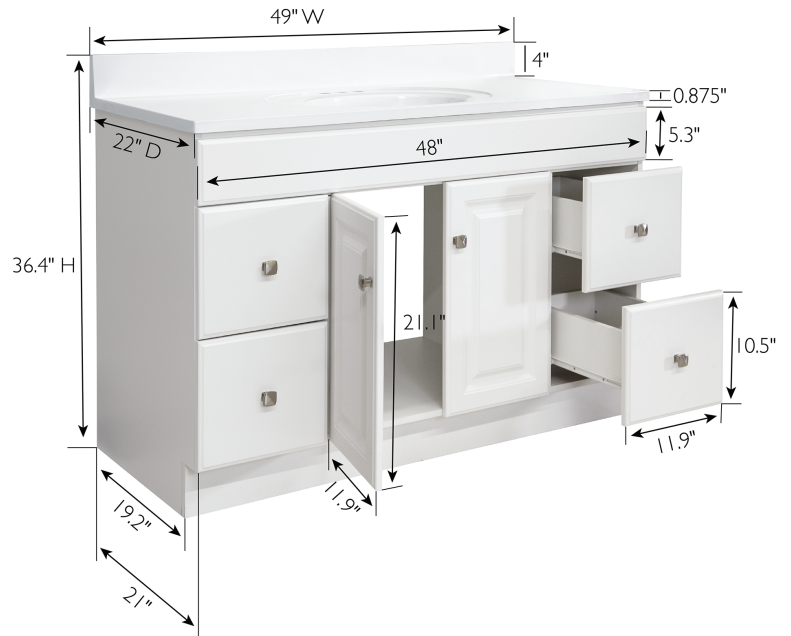

White Wyndham 2-Door 4-Drawer Vanity with Cultured Marble 4 in. Centerset Solid White Top, Unassembled, 49x22

## SPECIFICATIONS

<b>MATERIAL CONSTRUCTION:</b>	Wood/Cultured Marble
<b>ASSEMBLY REQUIRED:</b>	Yes
<b>ASSEMBLED DIMENSIONS:</b>	36.4" H x 49" L x 22" D
<b>ASSEMBLED WEIGHT:</b>	194 lbs.
<b>TOOLS NEEDED FOR INSTALLATION:</b>	Wrench
<b>CONSTRUCTION TYPE:</b>	Frameless
<b>HINGE STYLE:</b>	Concealed
<b>DOOR STYLE:</b>	2 MDF Slab Doors
<b>DRAWER STYLE:</b>	4 MDF Drawers
<b>GLIDE STYLE:</b>	STD Easy Glide
<b>FAKE DWR STYLE:</b>	N/A
<b>DWR #1 DIMENSIONS:</b>	5.1181" H x 15.59052" D
<b>DWR CONSTRUCTION:</b>	Standard
<b>SHELF STYLE:</b>	N/A
<b>SHELF ADJUSTABILITY INCREMENTS:</b>	N/A
<b>SHELF MAX WEIGHT CAPACITY:</b>	N/A
<b>SHELF DIMENSIONS:</b>	N/A
<b>SHELF THICKNESS:</b>	N/A
<b>SHELF MATERIAL:</b>	N/A
<b>FRAME STYLE:</b>	N/A
<b>FACE FRAME MATERIAL:</b>	N/A
<b>SIDES MATERIAL:</b>	Particle Board
<b>BOTTOM MATERIAL:</b>	Particle Board

<b>TOE KICK INSET WIDTH:</b>	4.5"
<b>BACK PANEL MATERIAL:</b>	N/A
<b>BACK BRACE MATERIAL:</b>	Particle Board
<b>FAUCET TYPE:</b>	Lav Centerset
<b>NUMBER OF MOUNTING HOLES:</b>	3
<b>BOWL MATERIAL:</b>	Cultured Marble
<b>BACK SPLASH INCLUDED:</b>	Yes
<b>COLOR:</b>	Solid White
<b>NUMBER OF BOWLS:</b>	1
<b>BOWL DIMENSIONS:</b>	5.63" H x 11.63" W x 16.85" D
<b>BOWL SHAPE:</b>	Oval
<b>SINK THICKNESS:</b>	N/A
<b>MOUNTING TYPE:</b>	Integrated
<b>OVERFLOW HOLE:</b>	Yes
<b>WARRANTY:</b>	1-Year limited warranty
<b>CARB COMPLIANT:</b>	CARB Phase 2
<b>LEGAL FOR SALE IN CALIFORNIA:</b>	Yes
<b>TSCA TITLE IV COMPLIANT:</b>	Yes