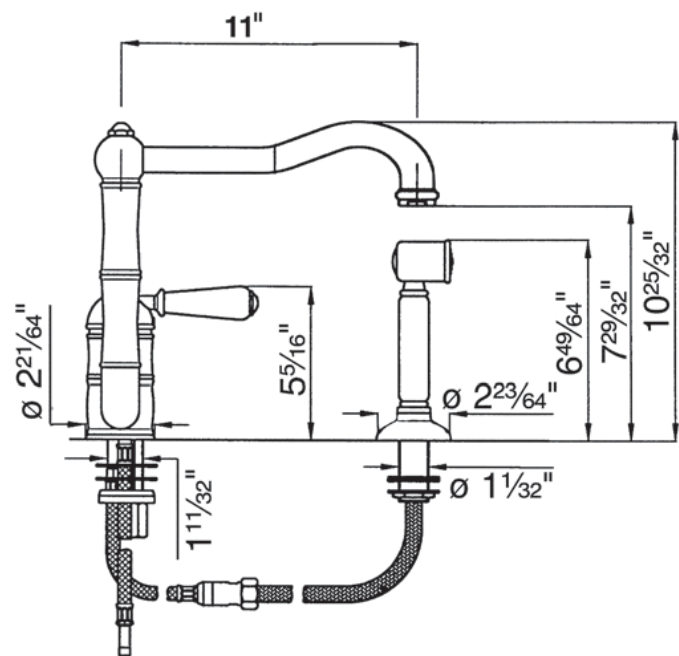

For warranty or additional information, contact:

U.S.A.
houseofrohl.com/support
1-800-777-9762

QUEBEC / MARITIMES / WESTERN CANADA
QUÉBEC / MARITIMES / OUEST CANADIEN
QUEBEC / MARITIMOS / CANADA OCCIDENTAL
houseofrohl.ca/support
1-866-473-8442

ONTARIO
houseofrohl.ca/support
1-800-287-5354