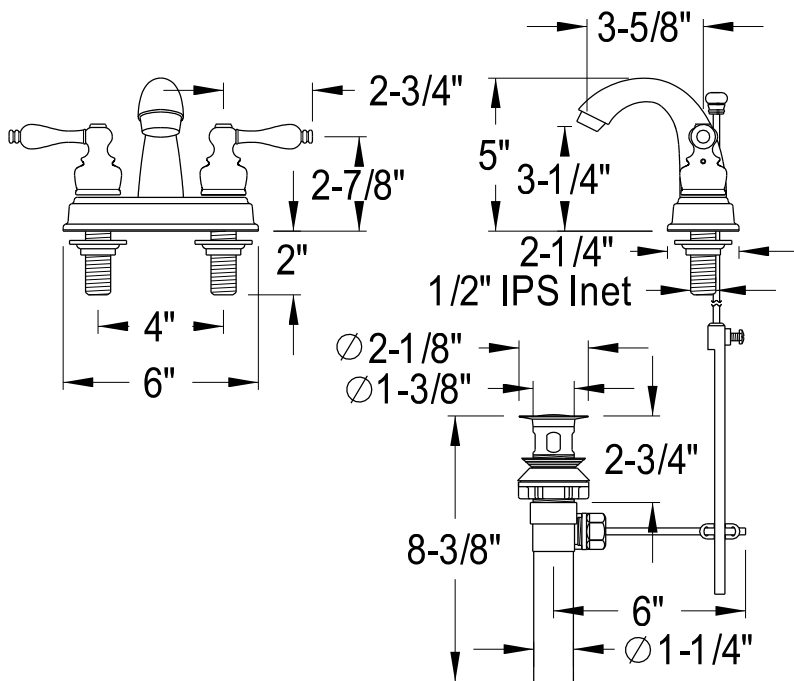

KBK5611,5,8AL

Twin Handles 4" Centerset Lavatory Faucet With 5pcs Bathroom Hardware Combo

24" Towel Bar

18" Towel Bar

Robe Hook

Toilet Paper Holder

Towel Ring