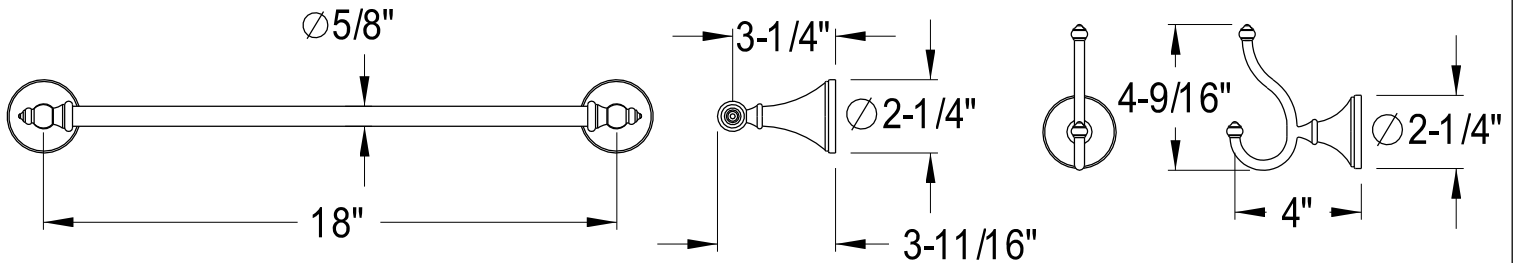

KBK5611,5,8AL

Twin Handles 4" Centerset Lavatory Faucet With 5pcs Bathroom Hardware Combo

24" Towel Bar

18" Towel Bar

Robe Hook

Toilet Paper Holder

Towel Ring