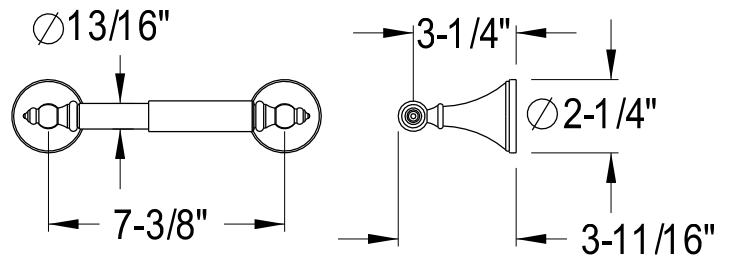

KBK5611,5,8AL

Twin Handles 4" Centerset Lavatory Faucet With 5pcs Bathroom Hardware Combo

24" Towel Bar

18" Towel Bar

Robe Hook

Toilet Paper Holder

Towel Ring