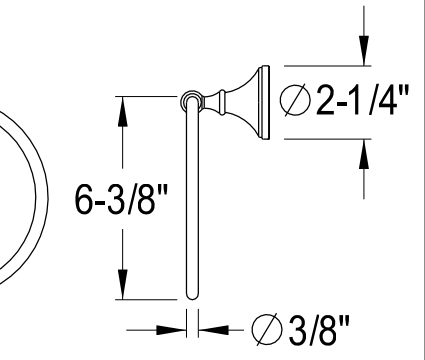

KBK5611,5,8AL

Twin Handles 4" Centerset Lavatory Faucet With 5pcs Bathroom Hardware Combo

24" Towel Bar

18" Towel Bar

Robe Hook

Toilet Paper Holder

Towel Ring