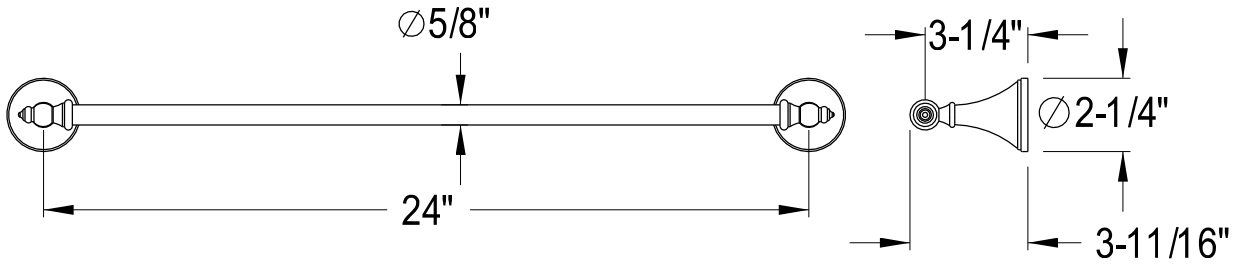

KBK5611,5,8AL

Twin Handles 4" Centerset Lavatory Faucet With 5pcs Bathroom Hardware Combo

24" Towel Bar

18" Towel Bar

Robe Hook

Toilet Paper Holder

Towel Ring