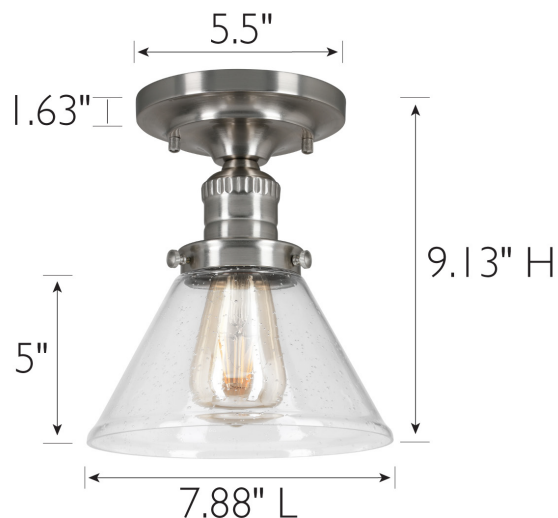

Augustin I-Light Semi Flush Mount Ceiling Light  
Satin Nickel Finish

SPECIFICATIONS

MOUNTING:	Semi Flush Mount	LED BRIGHTNESS (LUMENS):	N/A
SLOPED CEILING ADAPTABLE:	No	LED COLOR CORRELATED TEMPERATURE (CCT):	N/A
LAMP TYPE 1:	Maximum 60W Medium Base Bulb	LED COLOR RENDERING INDEX (CRI):	N/A
BULB INCLUDED:	No	LED EFFICACY:	N/A
WATTS PER BULB:	60W	LED AVERAGE RATED LIFE:	N/A
TOTAL WATTAGE:	60W	ENERGY EFFICIENT:	No
DIMMABLE:	Yes	LIGHTING AMPS:	0.5
MATERIAL CONSTRUCTION:	Steel/Glass	VOLTAGE:	120V
ASSEMBLED DIMENSIONS:	9.13" H x 7.88" L x 7.88" D		
WEIGHT:	1.83 lbs.		
BACKPLATE DIMENSIONS:	N/A		
CANOPY/PLATE DIMENSIONS:	5.5" H x 5.5" W x 1.63" D		
GLASS/SHADE DIMENSIONS:	5" H x 7.87" L x 7.87" D		
GLASS/SHADE MATERIAL:	Glass		
GLASS/SHADE TYPE:	Seedy		
GLASS/SHADE COLOR:	Clear		