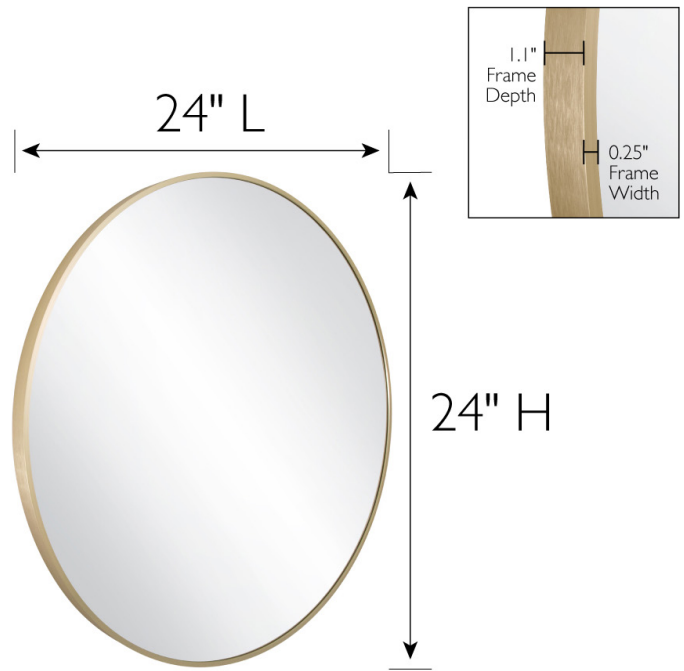

## Metal Framed Wall Mirror 24"

Gold

### SPECIFICATIONS

<b>MATERIAL CONSTRUCTION:</b>	Glass	<b>FACE FRAME MATERIAL:</b>	Aluminum
<b>ASSEMBLY REQUIRED:</b>	No	<b>SIDES MATERIAL:</b>	Aluminum
<b>TOOLS NEEDED FOR INSTALLATION:</b>	Screws, Screwdriver	<b>BOTTOM MATERIAL:</b>	Aluminum
<b>ASSEMBLED DIMENSIONS:</b>	24" H x 24" L x 1.1" D	<b>BACK PANEL MATERIAL:</b>	MDF
<b>WEIGHT:</b>	7.83 lbs.	<b>BACK BRACE MATERIAL:</b>	N/A
<b>NUMBER OF DOORS:</b>	0	<b>GLASS STYLE:</b>	Flat Panel
<b>DOOR MATERIAL:</b>	N/A	<b>LIGHTED:</b>	No
<b>NUMBER OF SHELVES:</b>	N/A	<b>POWER SOURCE:</b>	N/A
<b>ADJUSTABLE SHELVES:</b>	N/A	<b>MOUNTING HARDWARE INCLUDED:</b>	No
<b>SHELF MAX WEIGHT CAPACITY:</b>	N/A	<b>MOUNTING TYPE:</b>	Wall Mount
<b>SHELF WIDTH:</b>	N/A	<b>QTY OF LAMPS:</b>	N/A
<b>SHELF THICKNESS:</b>	N/A		
<b>SHELF MATERIAL:</b>	N/A		