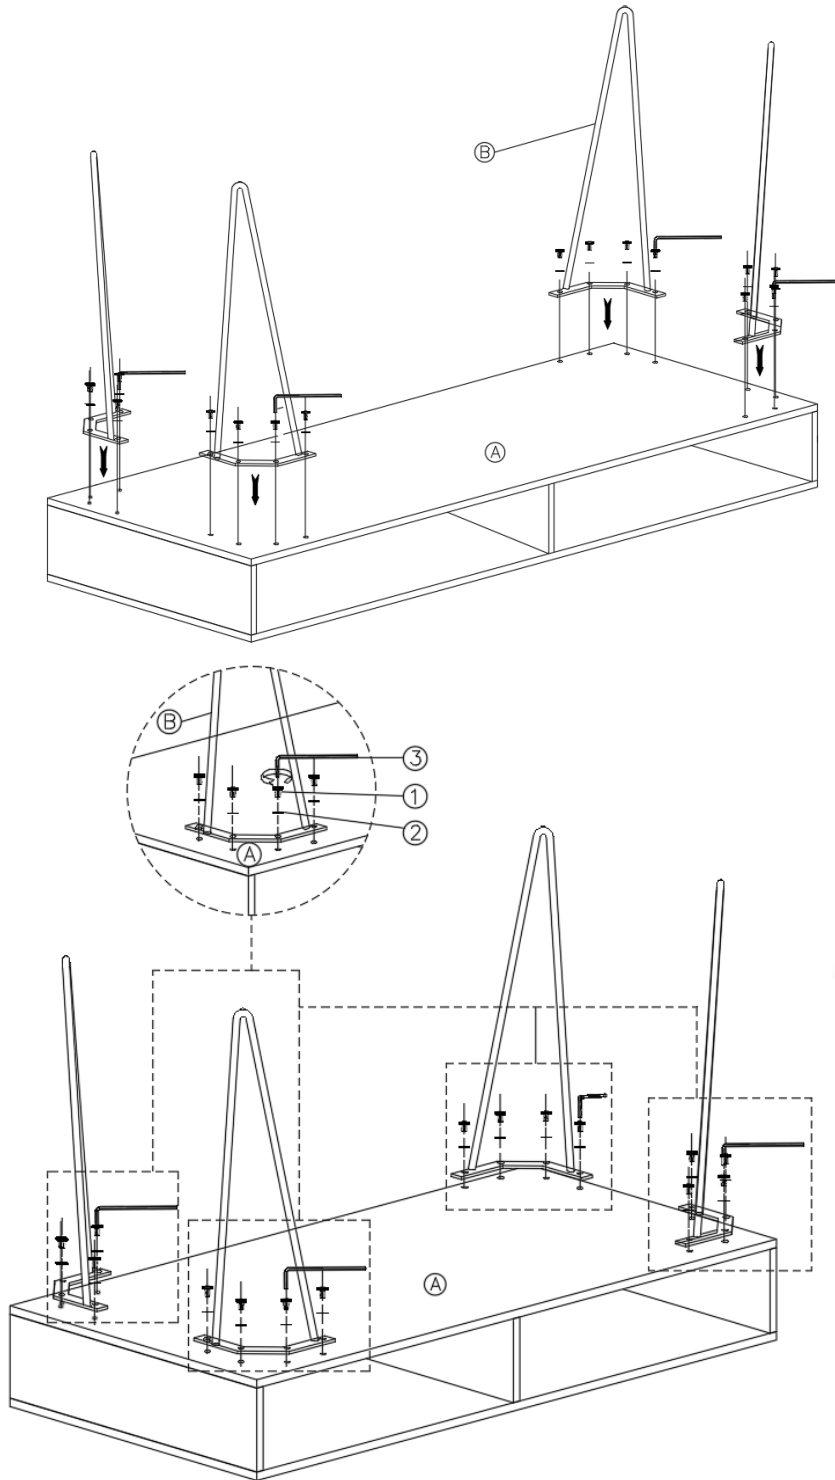

PART DESCRIPTION

A

TOP
QTY 1

B

LEG
QTY 4

HARDWARE DESCRIPTION

1

ALLEN KEY BOLT
M6 x 16 mm
QTY 16

2

WASHER
Ø 16 / Ø 8 X 1 mm
QTY 16

3

ALLEN KEY
QTY 1

STEP 1

1. Attach Legs (B) to the Top (A) with Allen Key Bolts (1) and Washers (2).
2. Use Allen Key (3) to tighten Bolts.

STEP 2

NOTE: Levelers on the bottom of the legs can be adjusted if floor is uneven.