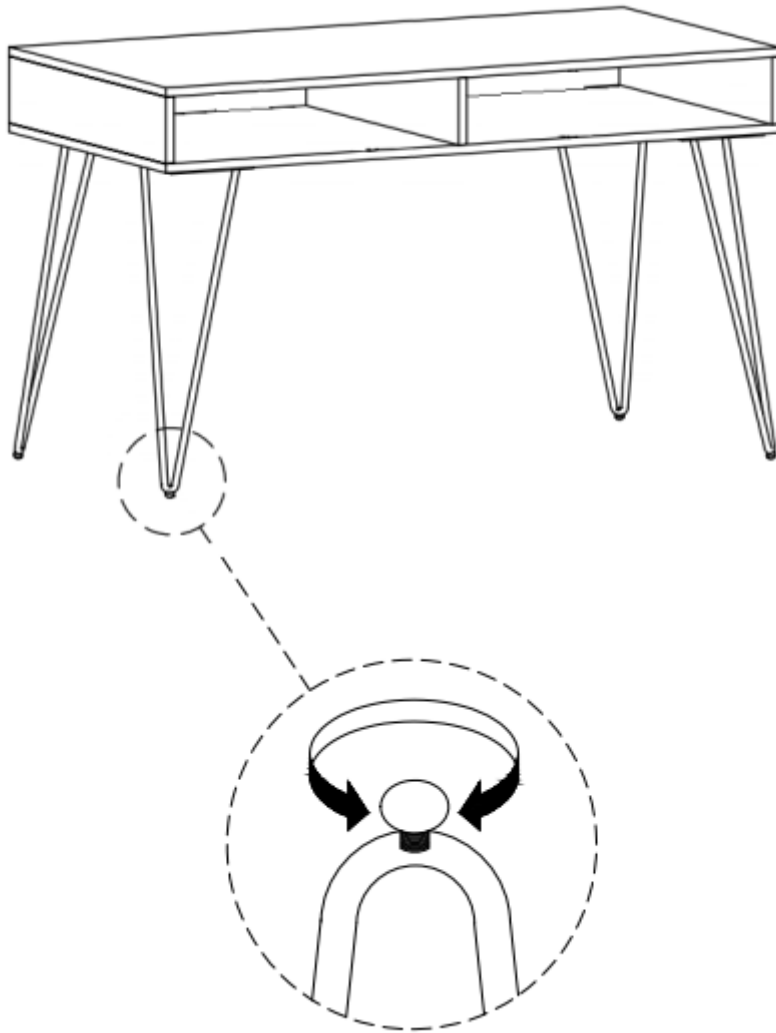

2

WASHER
Ø 16 / Ø 8 X 1 mm
QTY 16

3

ALLEN KEY
QTY 1

STEP 1

1. Attach Legs (B) to the Top (A) with Allen Key Bolts (1) and Washers (2).
2. Use Allen Key (3) to tighten Bolts.

STEP 2

NOTE: Levelers on the bottom of the legs can be adjusted if floor is uneven.