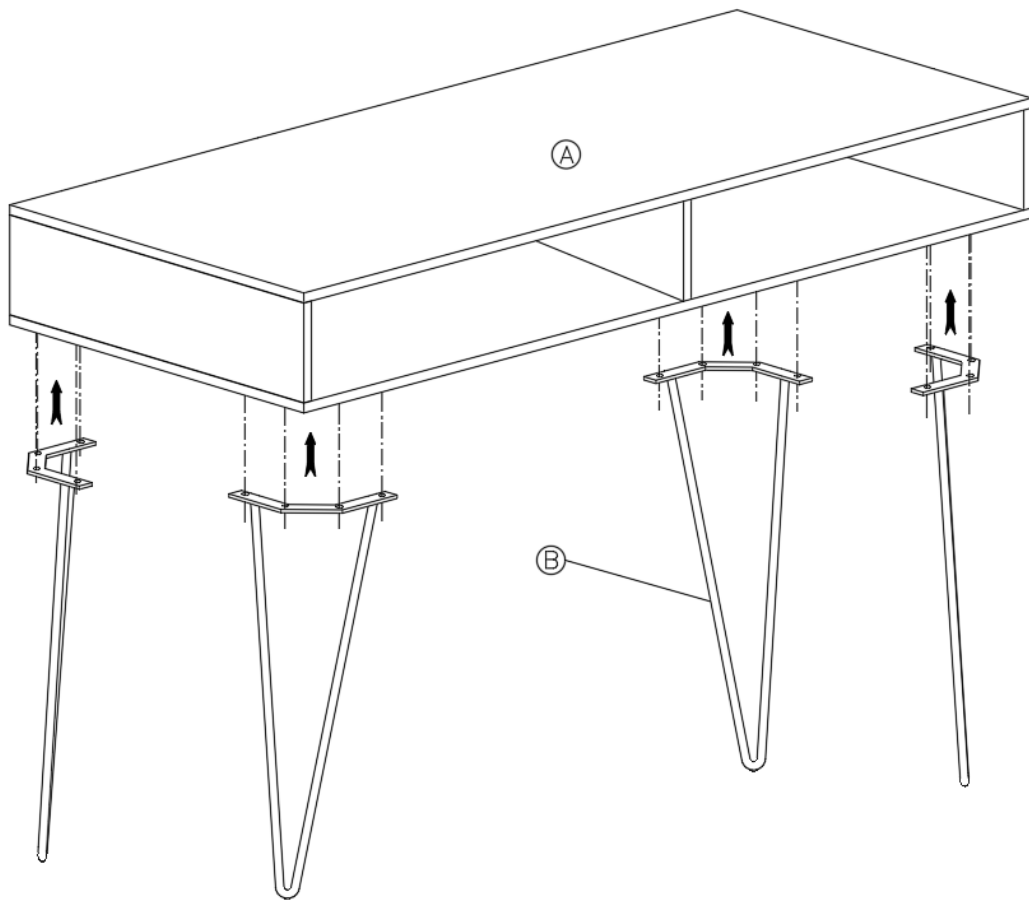

2

WASHER
Ø 16 / Ø 8 X 1 mm
QTY 16

3

ALLEN KEY
QTY 1

STEP 1

1. Attach Legs (B) to the Top (A) with Allen Key Bolts (1) and Washers (2).
2. Use Allen Key (3) to tighten Bolts.

STEP 2

NOTE: Levelers on the bottom of the legs can be adjusted if floor is uneven.