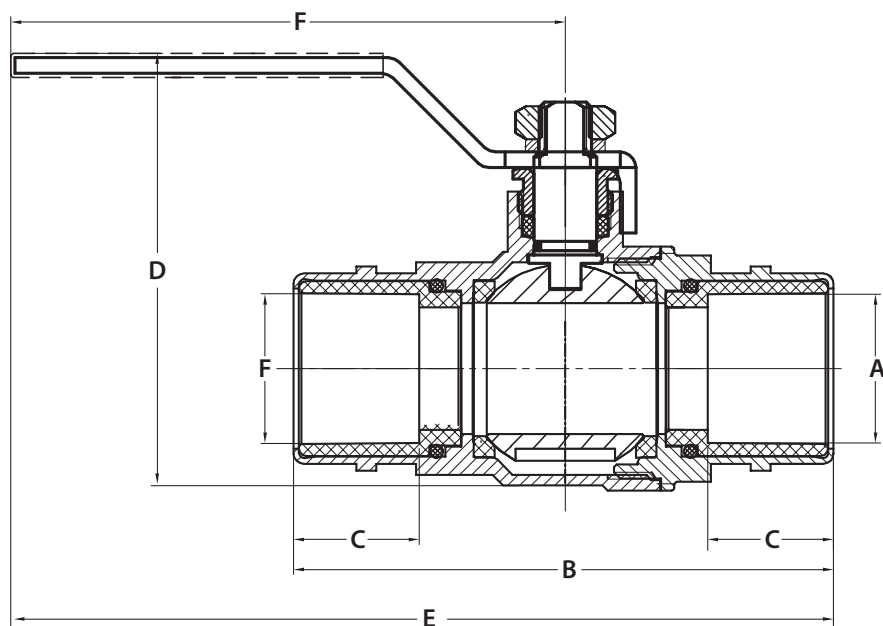

FULL PORT BRASS BALL VALVE WITH CPVC CONNECTION, 1/2" - 1"

- Quarter-turn valve with reversible handle
- Forged valve body
- Convenient CPVC socket connection
- Compact construction
- Certified by IAPMO as compliant with UPC, IPC and National Plumbing Code of Canada
- Certified by IAPMO as compliant with NSF/ANSI/CAN 61-2022 as suitable for use in drinking water systems
- Certified by IAPMO to NSF/ANSI 372-2022 as lead free
- Certified by IAPMO/ ANSI Z1157-2014e1 (R2019) to NSF/ANSI 14-2010a as lead free

Part No.	A	B	C	D	E	F
B67250	1/2" Female CPVC	2.72"	0.54"	2.44"	5.15"	3.74"
B67251	3/4" Female CPVC	3.41"	0.75"	2.79"	5.72"	4.05"
B67252	1" Female CPVC	4.23"	0.97"	3.48"	6.58"	4.47"