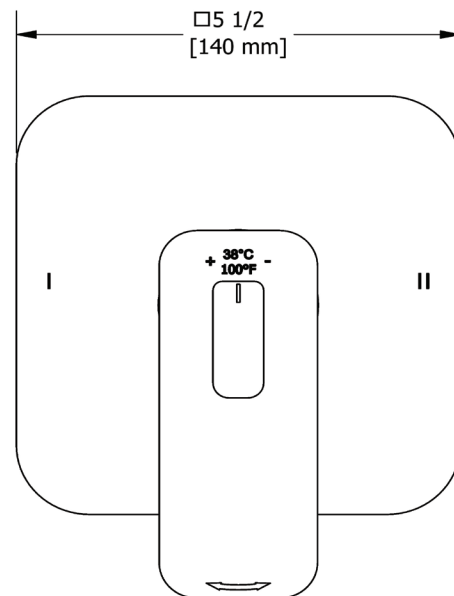

For warranty or additional information, contact:

U.S.A.
houseofrohl.com/support
1-800-777-9762

QUEBEC / MARITIMES / WESTERN CANADA
QUÉBEC / MARITIMES / OUEST CANADIEN
QUEBEC / MARITIMOS / CANADA OCCIDENTAL
houseofrohl.ca/support
1-866-473-8442

ONTARIO
houseofrohl.ca/support
1-800-287-5354