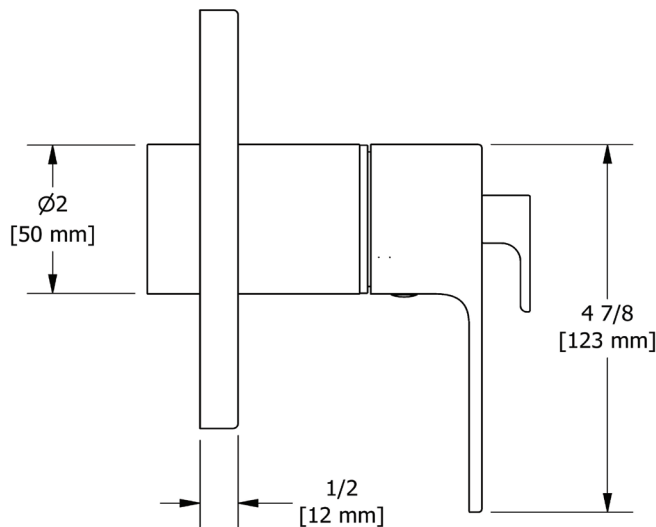

SPECIFICATIONS

DESCRIPTION

- Combines both thermostatic and pressure balance technologies
- "Set it and forget it" temperature control
- Temperature and volume control with diverter
- 2 dedicated functions (CEC compliant)
- R23 Rough-in valve sold separately
- Extension kits available, 1 1/4" EXT23KIT114 and 3/4" EXT23KIT34

Equinox™

1/2" Thermostatic & Pressure Balance Trim With 2 Functions

MODEL: TEQ44

For warranty or additional information, contact:

U.S.A.
houseofrohl.com/support
 1-800-777-9762

QUEBEC / MARITIMES / WESTERN CANADA
 QUÉBEC / MARITIMES / OUEST CANADIEN
 QUEBEC / MARITIMOS / CANADA OCCIDENTAL
houseofrohl.ca/support
 1-866-473-8442