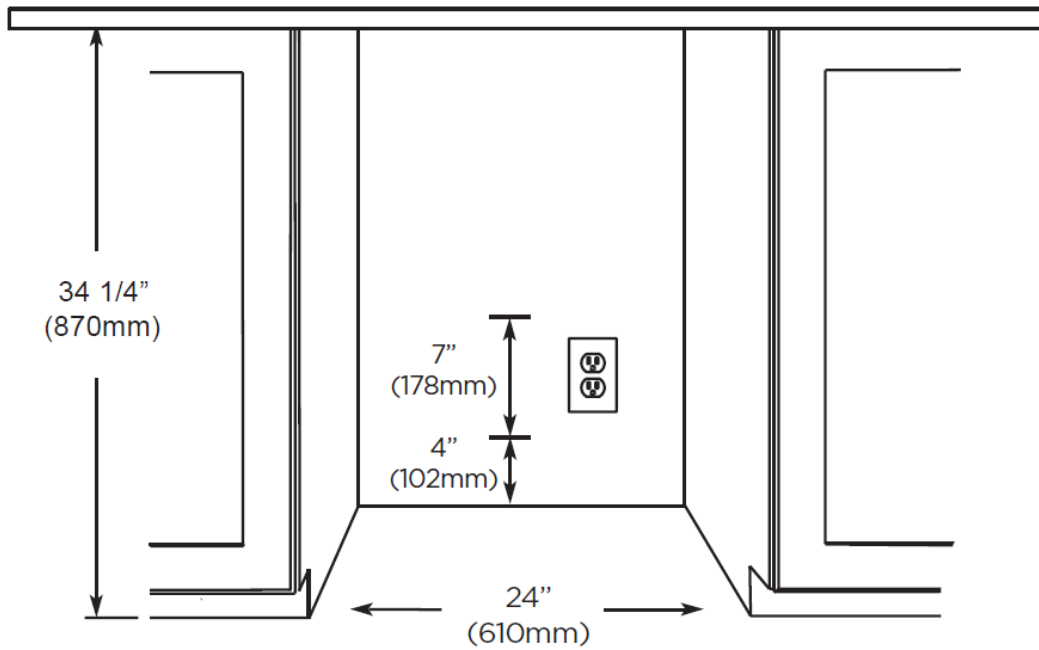

**ELECTRICAL** 120V 60HZ 4.35 AMP\*

**DIMENSIONS** H 34 1/8"  
W 23 7/8"  
D 23 1/4"

**ROUGH IN** H 34 1/4" min  
W 24"  
D 24"

**REFRIGERANT** R600A

**WEIGHT** 149 lbs

DESIGNER Handle  
Included

### ROUGH IN DIMENSIONS

ALL XO UNDERCOUNTER  
UNITS ARRIVE PRE-WIRED  
WITH LOW PROFILE PLUGS  
FOR EASY INSTALLATION

WHEN INSTALLING WITH  
THE HINGE SIDE NEXT TO A WALL -

LEAVE ENOUGH CLEARANCE GAP  
FOR CABINET HANDLES