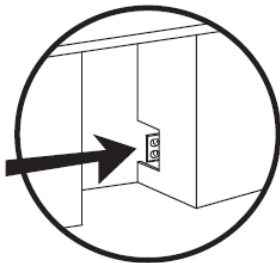

WHEN INSTALLING WITH
THE HINGE SIDE NEXT TO A WALL -

LEAVE ENOUGH CLEARANCE GAP
FOR CABINET HANDLES

DOOR MUST BE ABLE TO OPEN
A MINIMUM OF 90°.

NEED MORE SPACE -
CUT INTO AN ADJOINING
CABINET TO REACH AN
OUTLET THERE