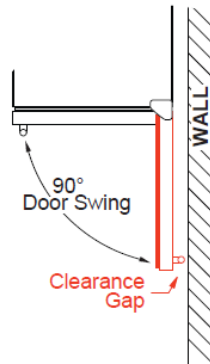

**ELECTRICAL** 120V 60HZ 4.35 AMP\*

**DIMENSIONS** H 34 1/8"  
W 23 7/8"  
D 23 1/4"

**ROUGH IN** H 34 1/4" min  
W 24"  
D 24"

**REFRIGERANT** R600A

**WEIGHT** 149 lbs

DESIGNER Handle  
Included

### ROUGH IN DIMENSIONS

ALL XO UNDERCOUNTER  
UNITS ARRIVE PRE-WIRED  
WITH LOW PROFILE PLUGS  
FOR EASY INSTALLATION

WHEN INSTALLING WITH  
THE HINGE SIDE NEXT TO A WALL -

LEAVE ENOUGH CLEARANCE GAP  
FOR CABINET HANDLES