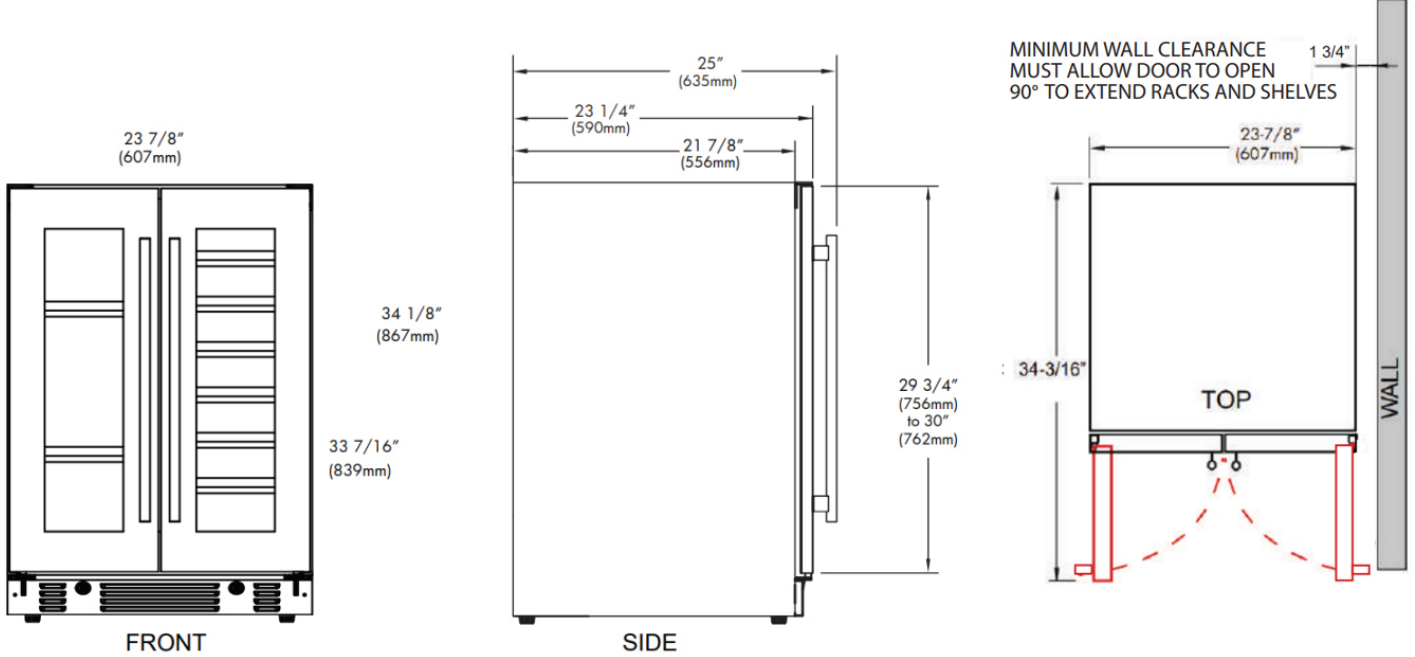

FEATURES

SPECIFICATIONS

CAPACITY

Shelves and racks extend halfway and hold:
(49) 12oz cans at 34° to 50° F
(21) 750ml bottles at 41° to 64° F

FEATURES

- Secure door lock
- Library quiet 39 dBA operation
- Elegant tri-color interior illumination
- Intuitive digital touch controls
- 6-1/2' Power Cord with low profile 90 flat plug
- Low E Glass blocks harmful UV light
- Alarm Functions
- Energy Saver and Sabbath Mode

ELECTRICAL 120V 60HZ 4.35 AMP*

DIMENSIONS H 34 1/8"
W 23 7/8"
D 23 1/4"

ROUGH IN H 34 1/4" min
W 24"
D 24"

REFRIGERANT R600A

WEIGHT 149 lbs