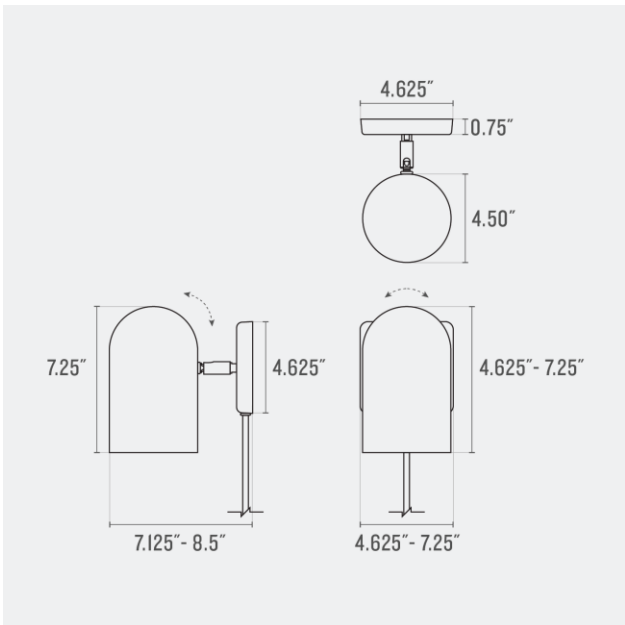

## Allegheny Plug-In Sconce

**Application:** Plug-In Wall Sconce

**Product Origin:** Processed and assembled in Portland, Oregon using ethically-sourced domestic and global components.

**UL Listed:** Yes

**Max Wattage:** 60 W

**Voltage:** 120/220 Volts

**Location Rating:** Damp

**Dimensions:**

Overall: 7.125" - 8.5" H x 4.625" - 7.25" W x 7.125" D

Shade: 7.25" H x 4.325" W x 4.325" D

Canopy: 4.625" H x 4.625" W x 0.75" D

**Materials:** Brass / Steel

**Details:** Includes 8' cord with in-line rocker switch located 18" down from the fixture. A 90-degree swivel allows for vertical and lateral adjustment.

One year guarantee