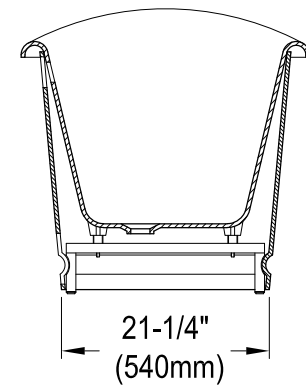

VCTDS662829

66" Cast Iron Pedestal Tub

M10 x 42 - 4 pcs

M10 x 55 - 4 pcs

Drain Hole Size

(Scale 3:1)

Ø3-15/16"
(100mm)

Rubber Spacer

(Scale 3:1)

Section A-A