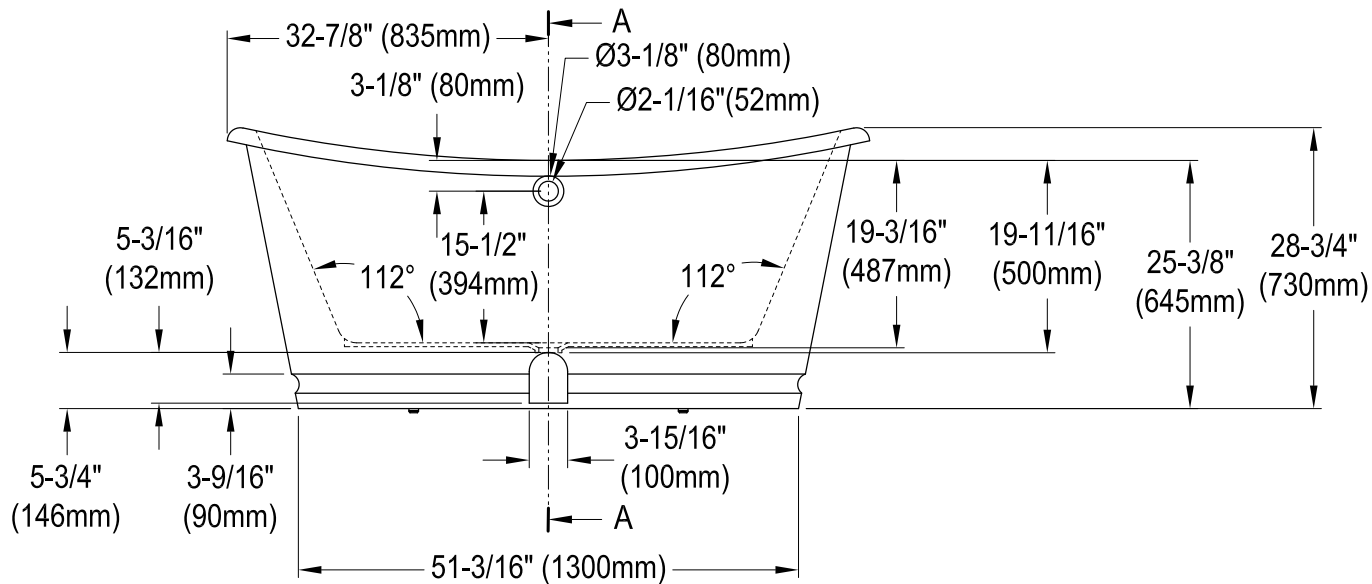

VCTDS662829

66" Cast Iron Pedestal Tub

M10 x 42 - 4 pcs

M10 x 55 - 4 pcs

Drain Hole Size

(Scale 3:1)

Ø3-15/16"
(100mm)

Rubber Spacer

(Scale 3:1)

Section A-A