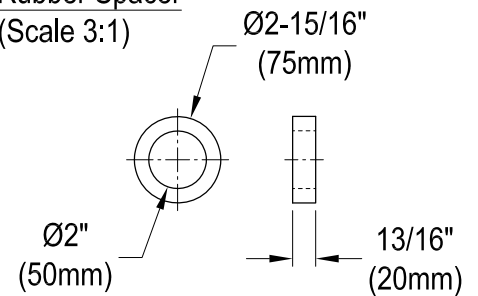

VCTDS662829

66" Cast Iron Pedestal Tub

M10 x 42 - 4 pcs

M10 x 55 - 4 pcs

Drain Hole Size

(Scale 3:1)

Ø3-15/16"
(100mm)

Rubber Spacer

(Scale 3:1)

Section A-A