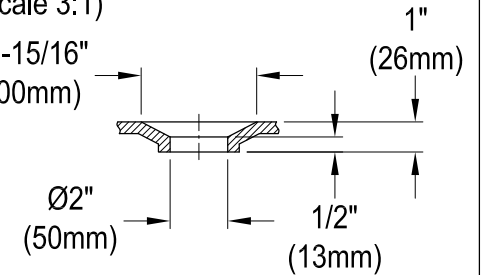

VCTDS662829

66" Cast Iron Pedestal Tub

M10 x 42 - 4 pcs

M10 x 55 - 4 pcs

Drain Hole Size

(Scale 3:1)

Ø3-15/16"
(100mm)

Rubber Spacer

(Scale 3:1)

Section A-A