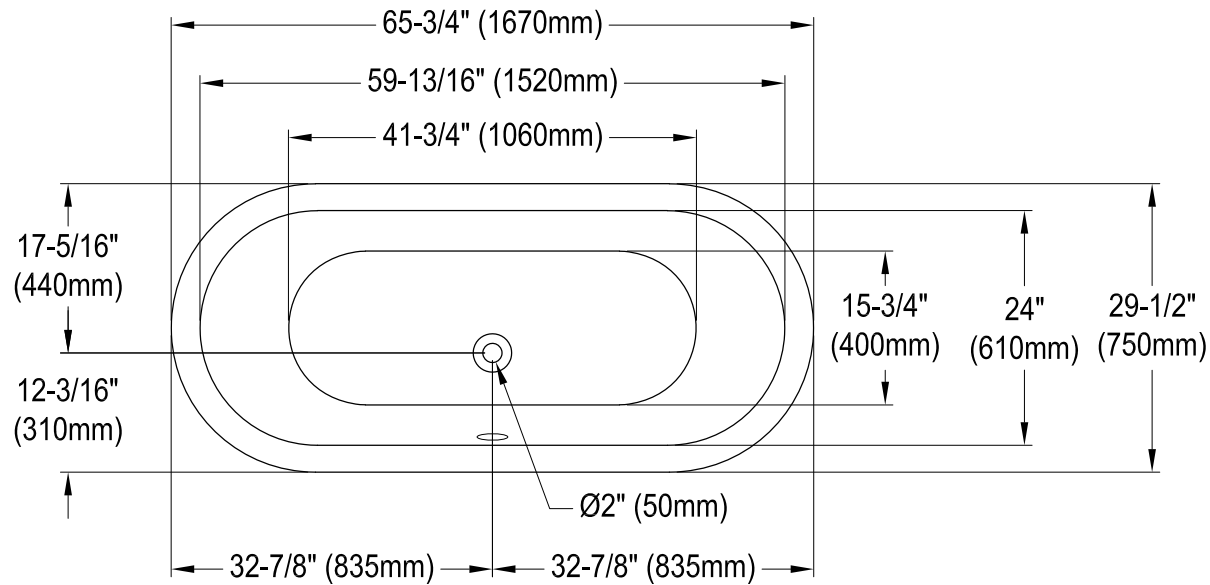

VCTDS662829

66" Cast Iron Pedestal Tub

M10 x 42 - 4 pcs

M10 x 55 - 4 pcs

Drain Hole Size

(Scale 3:1)

Ø3-15/16"
(100mm)

Rubber Spacer

(Scale 3:1)

Section A-A